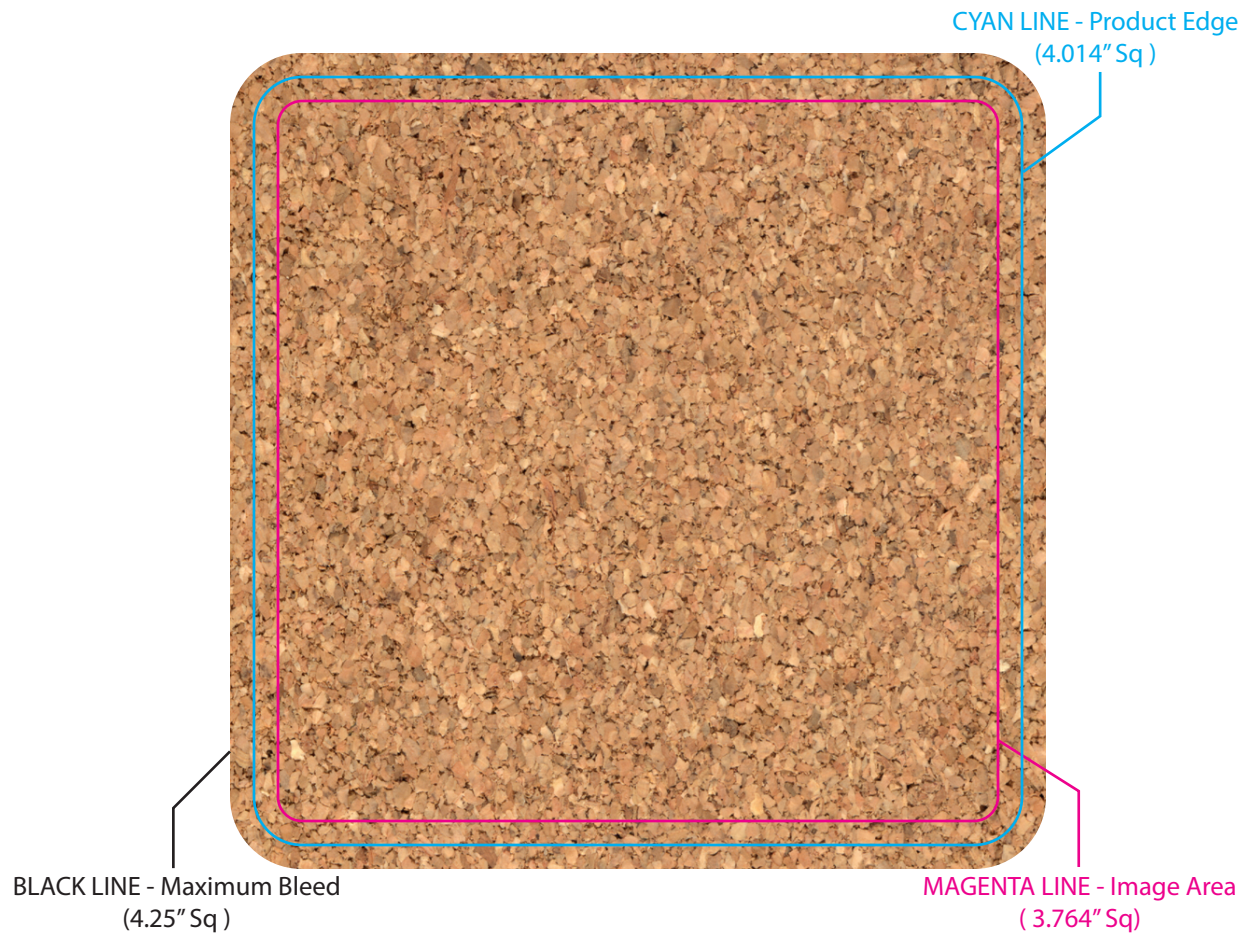

## BL-8716 4" Square Solid Cork Coaster

**SILKSCREEN**