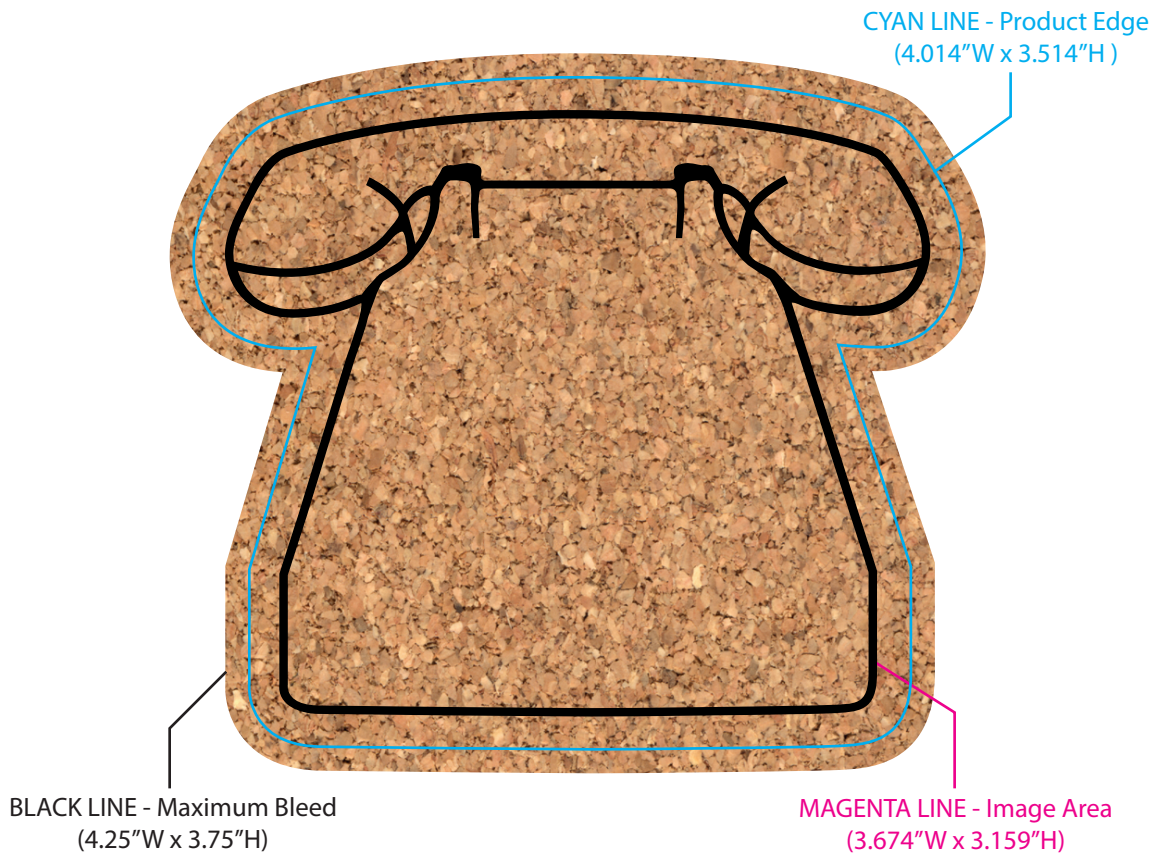

BL-8721 Phone Solid Cork Coaster

00000

SILKSCREEN