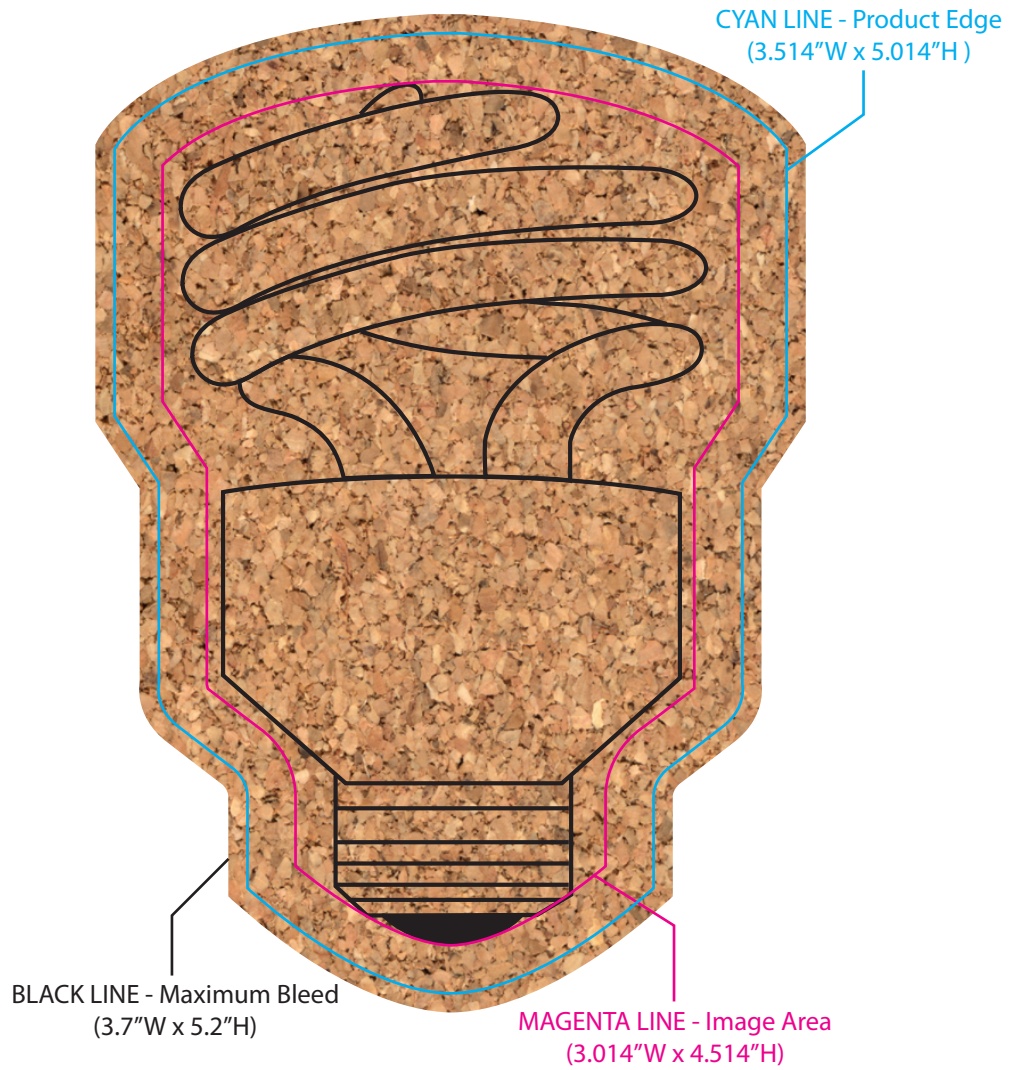

BL-8727 Lightbulb Solid Cork Coaster

SILKSCREEN