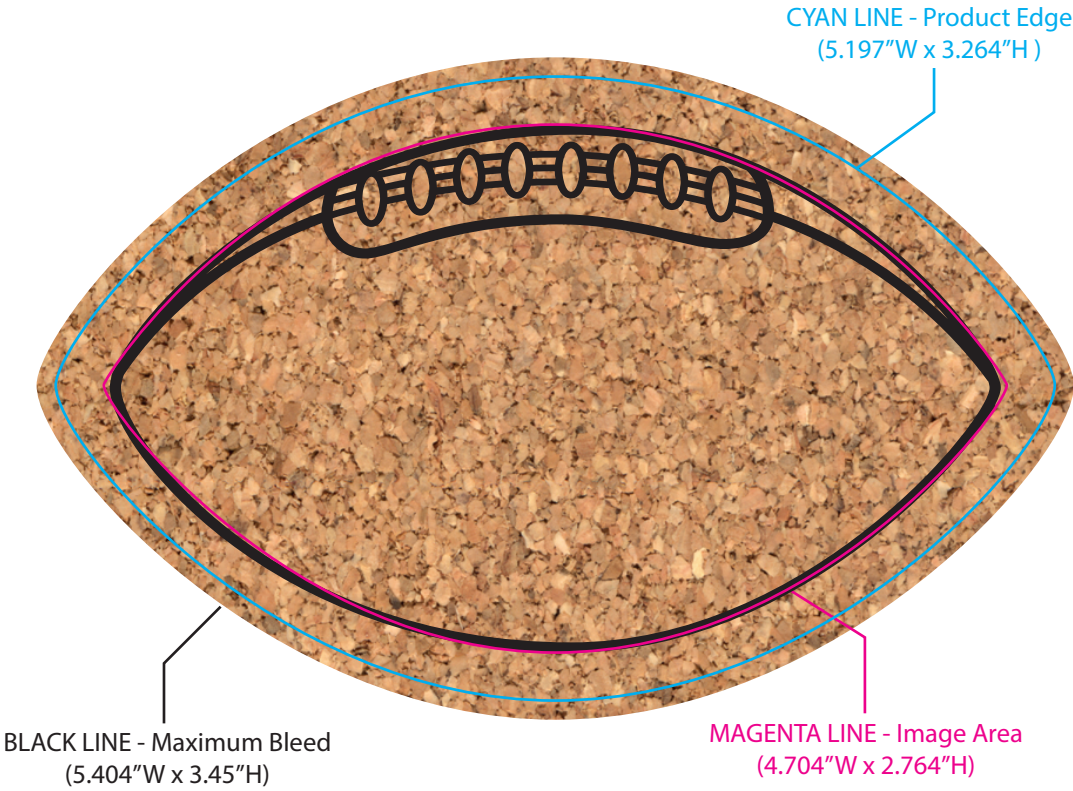

BL-8728 Football Solid Cork Coaster

000000

SILKSCREEN