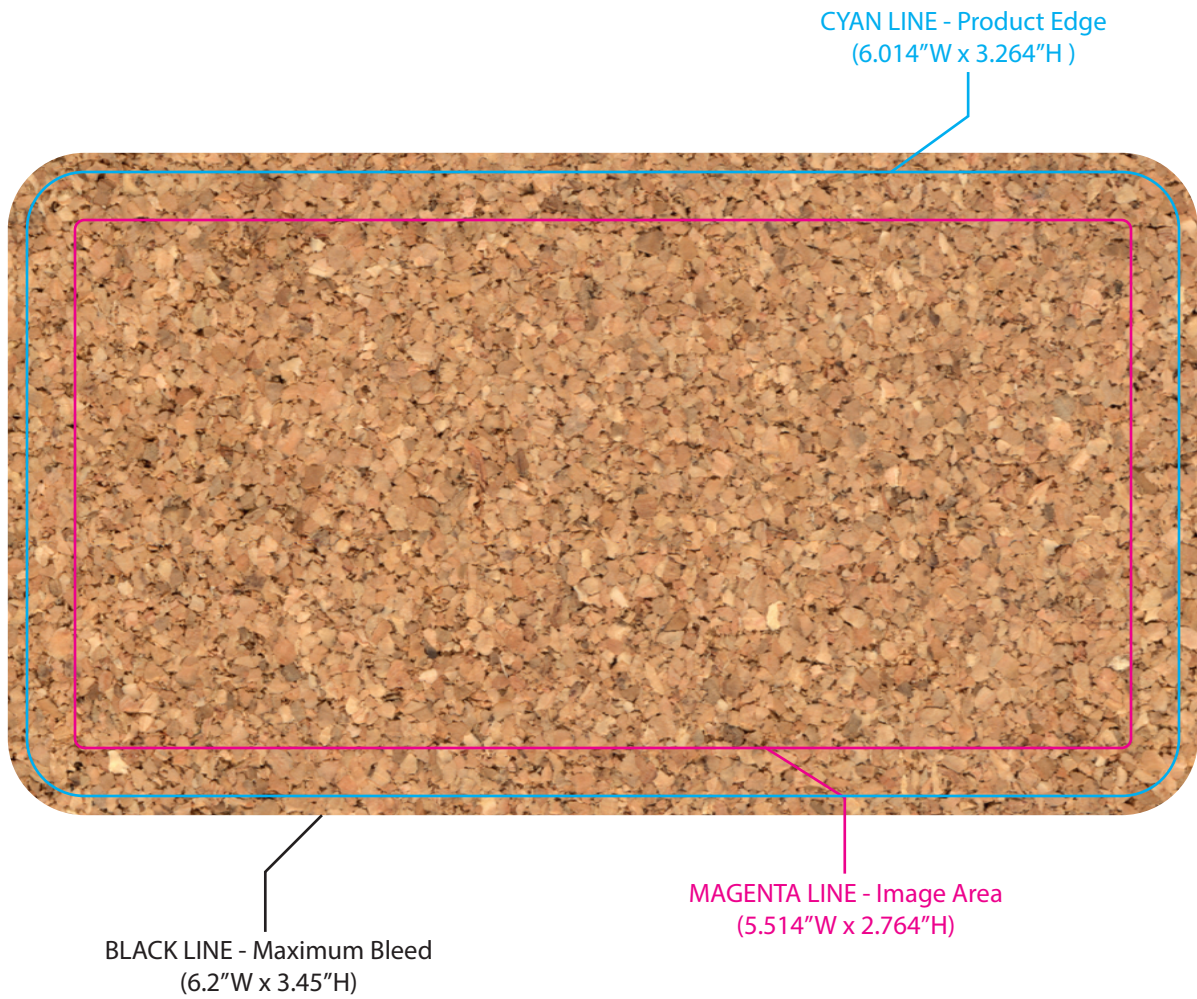

## BL-8732 Rectangle Solid Cork Coaster

000000

SILKSCREEN