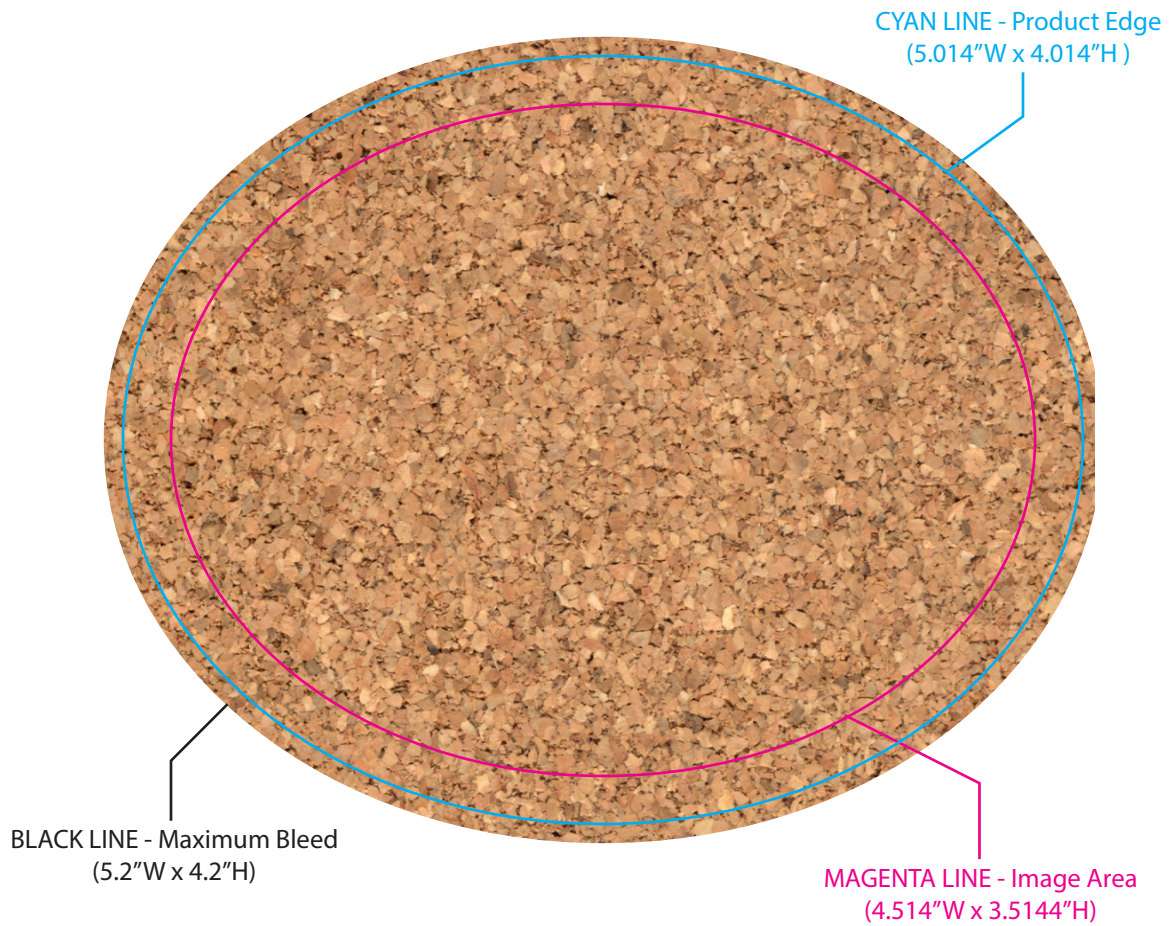

BL-8734 Oval Solid Cork Coaster

0000

SILKSCREEN