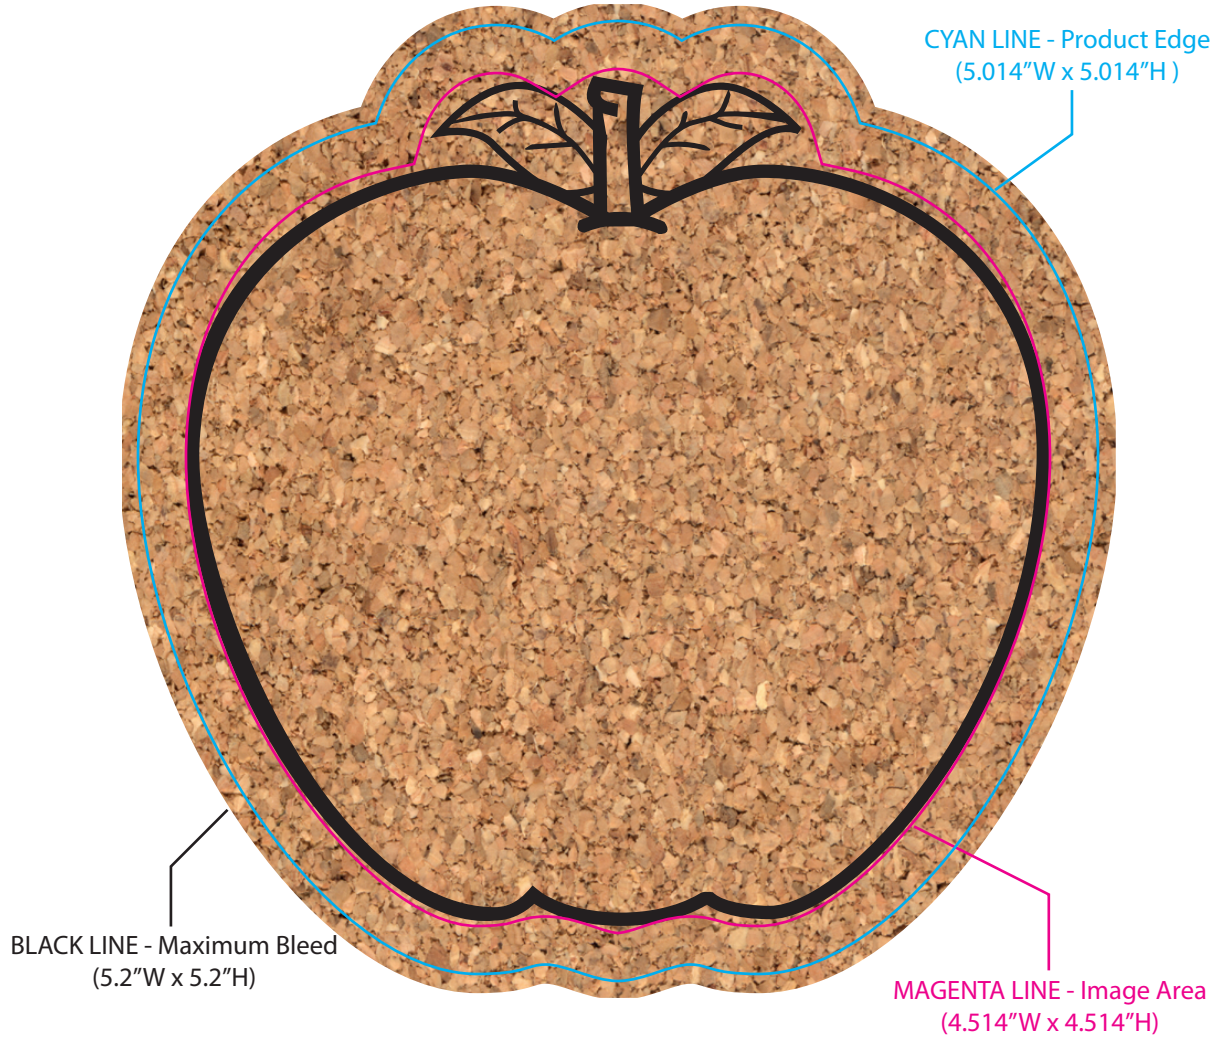

BL-8735 Apple Solid Cork Coaster

000000

SILKSCREEN