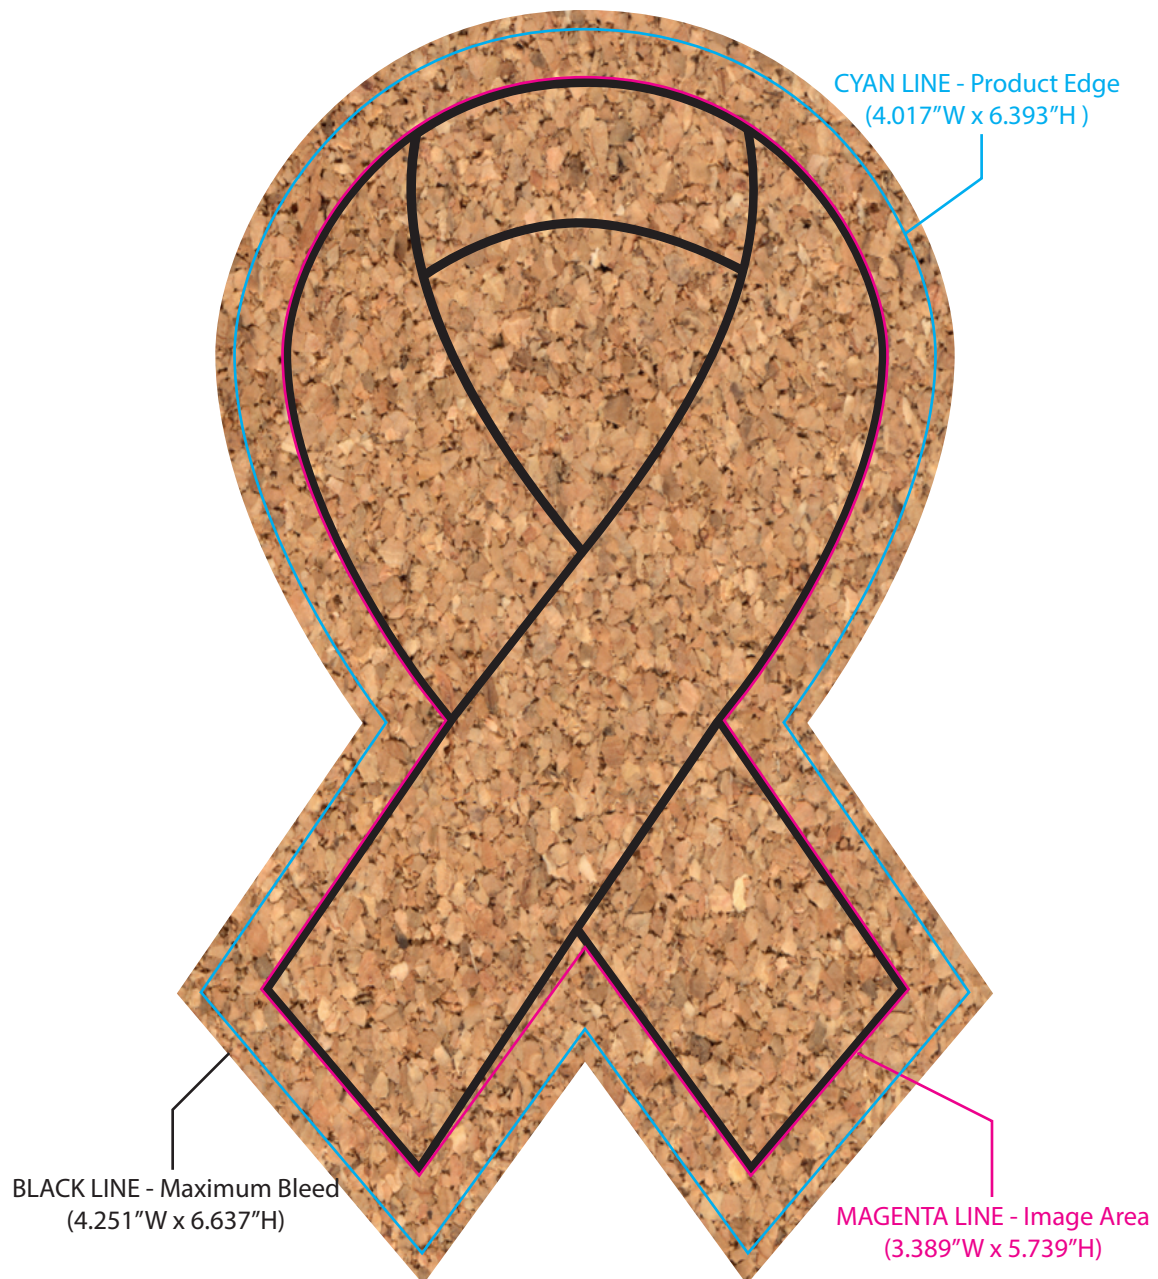

BL-8737 Ribbon Solid Cork Coaster

00000

SILKSCREEN