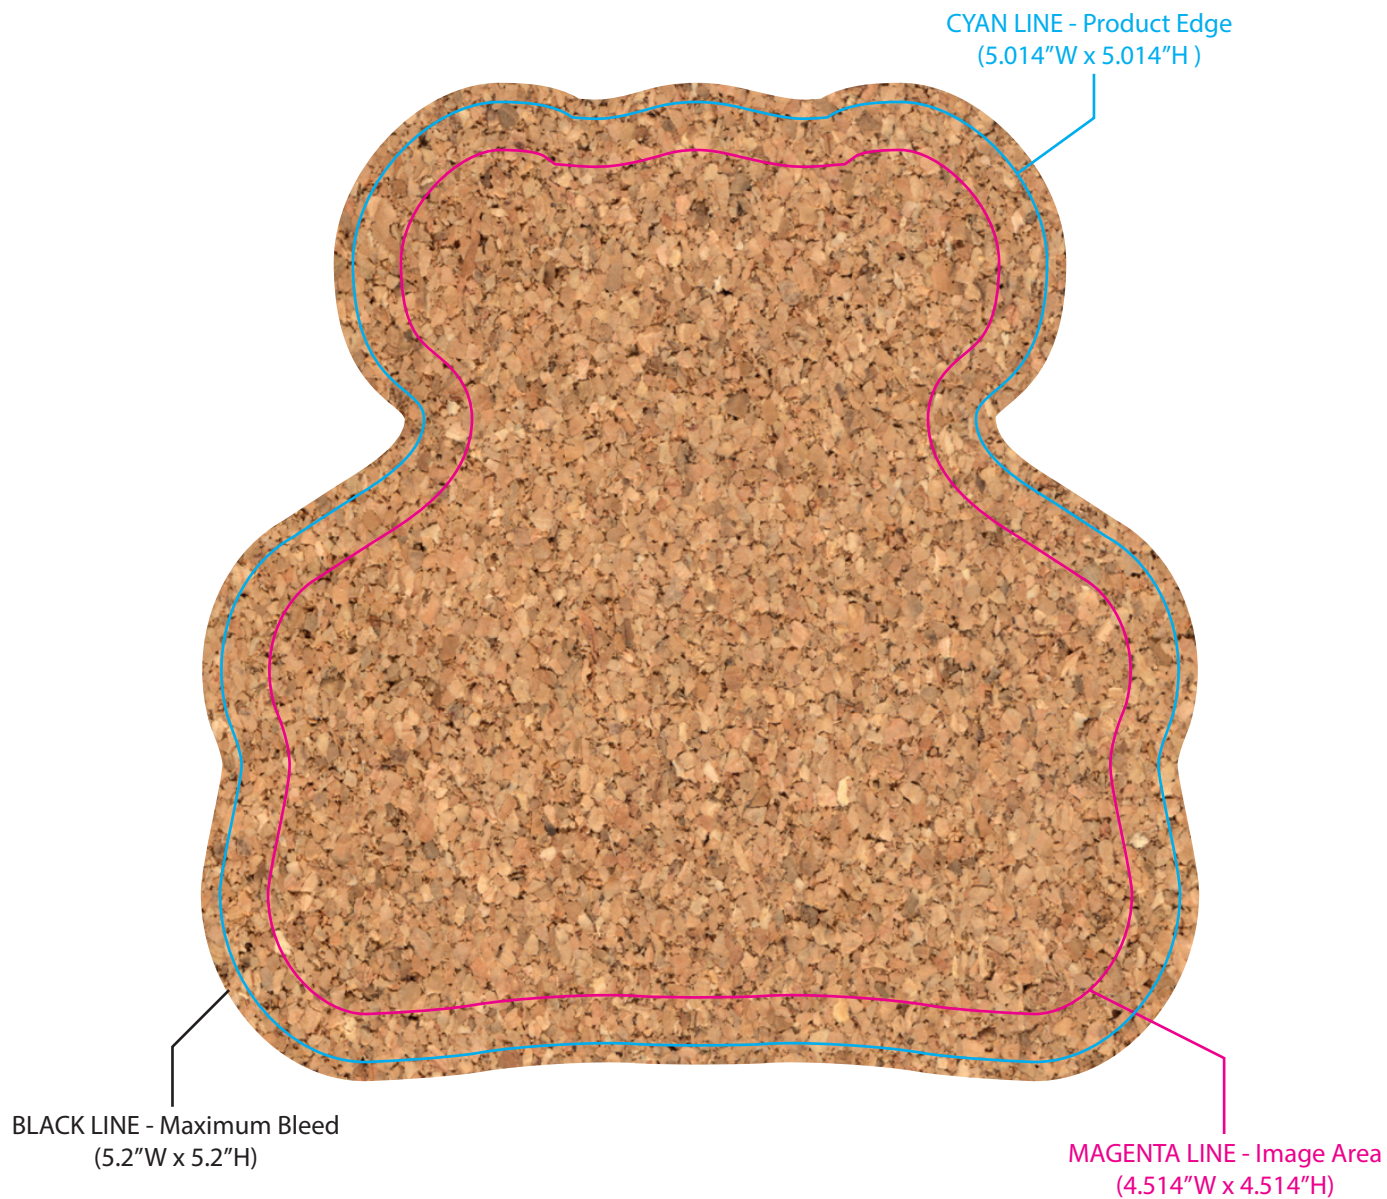

BL-8738 Bear Solid Cork Coaster

000000

SILKSCREEN