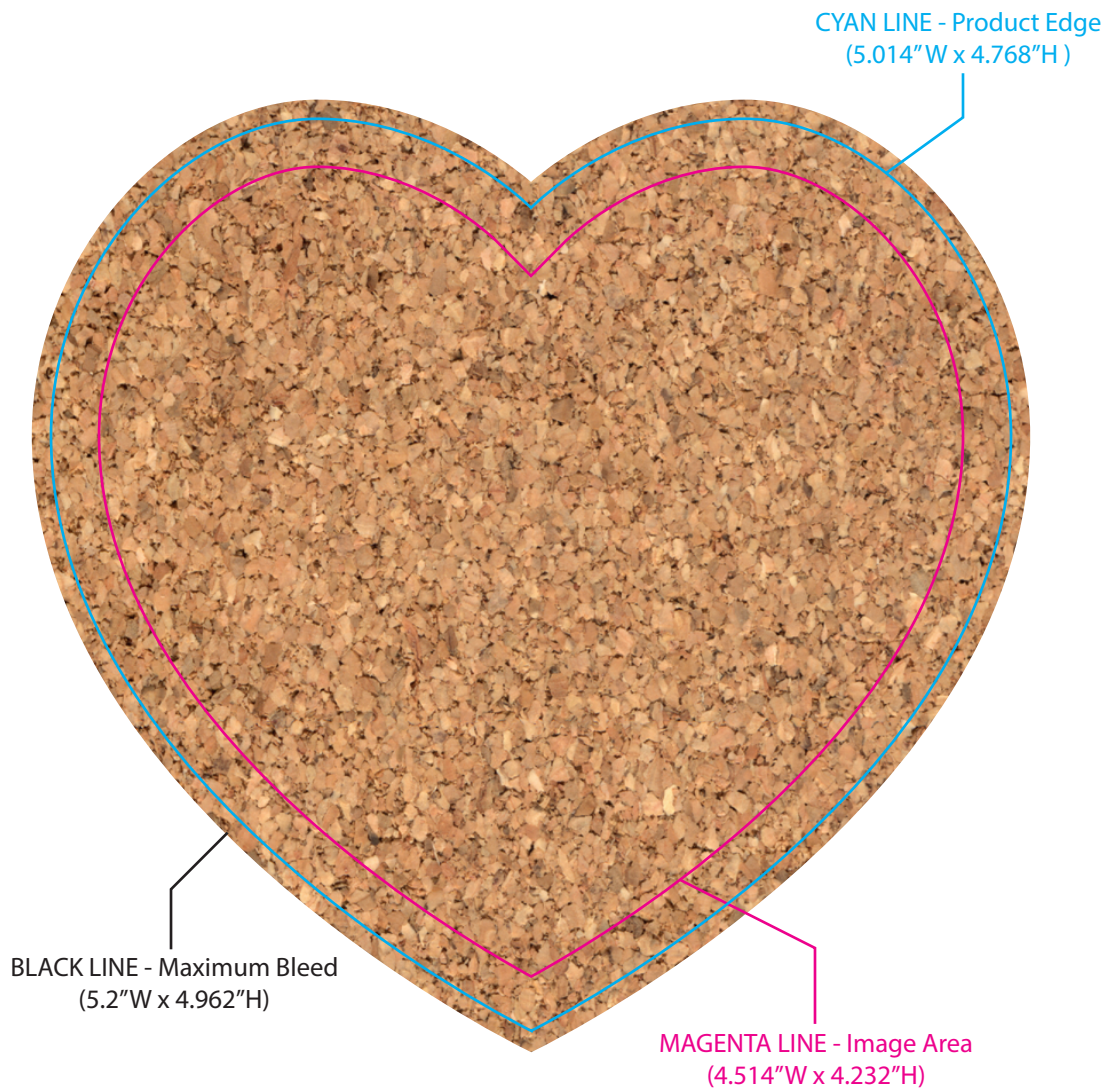

BL-8741 Heart Solid Cork Coaster

00000

SILKSCREEN