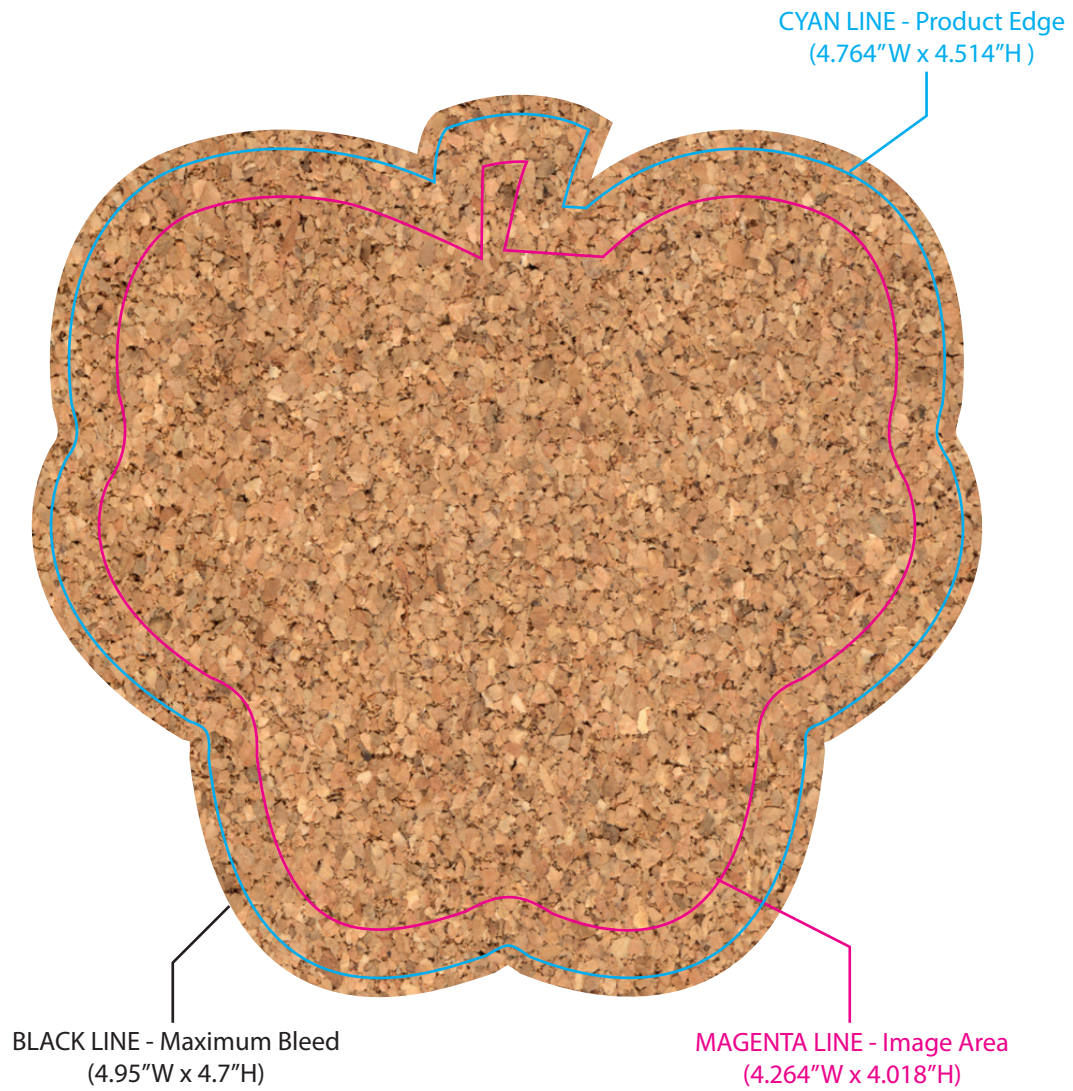

## BL-8743 Clover Solid Cork Coaster

00000

SILKSCREEN