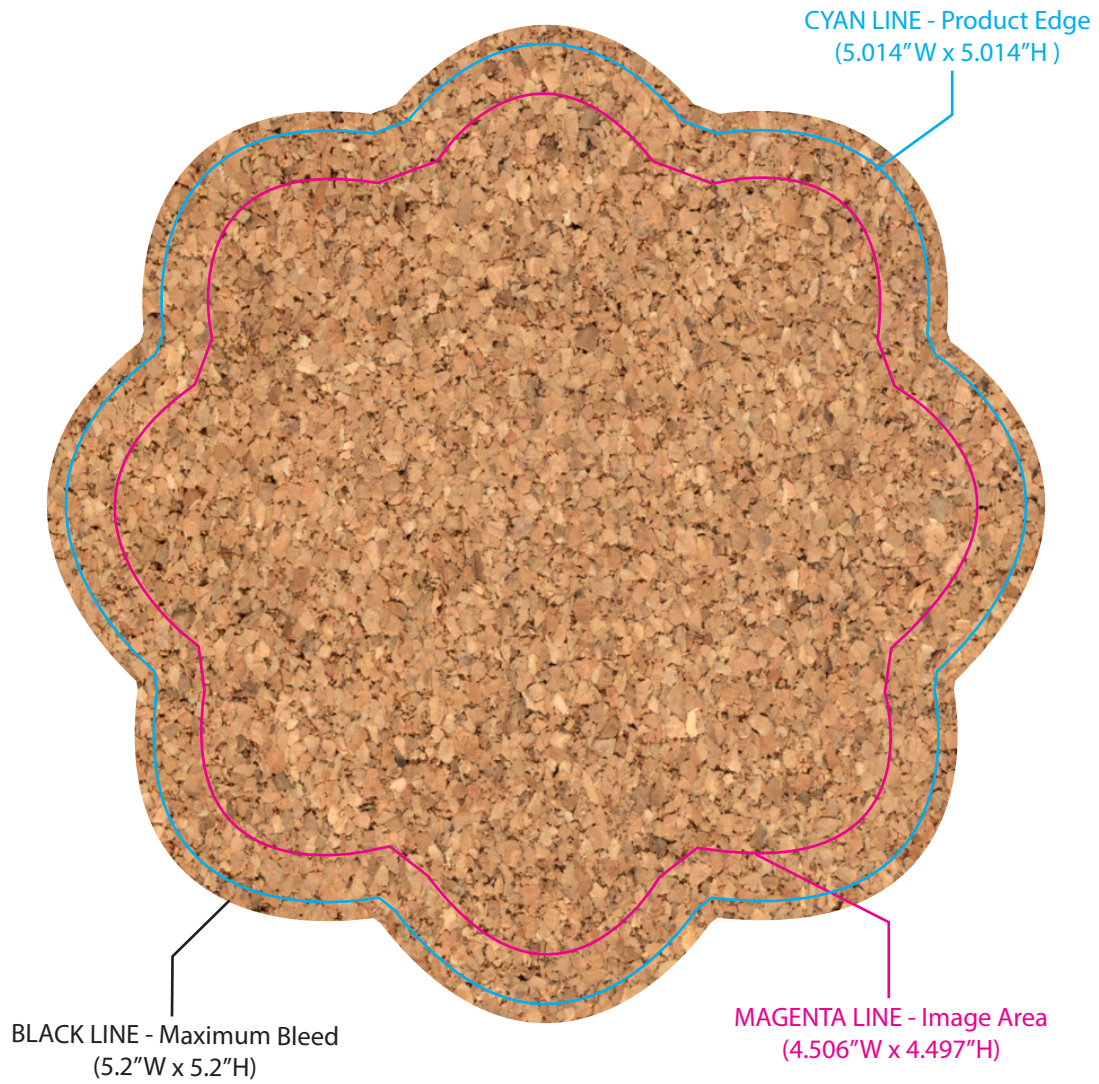

BL-8744 Flower Solid Cork Coaster

000000

SILKSCREEN