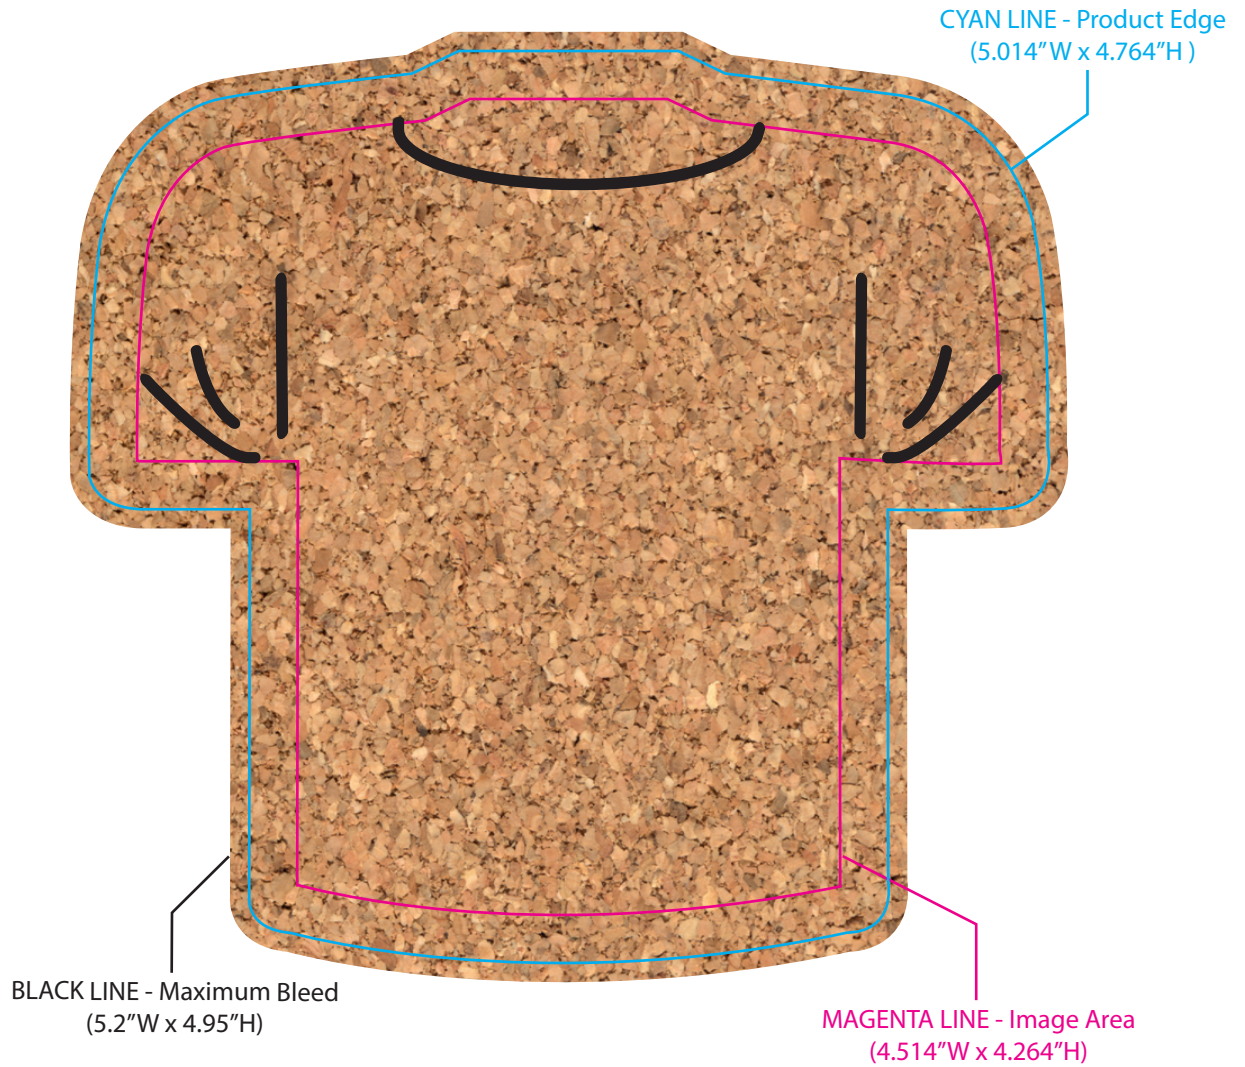

# BL-8747 Shirt Solid Cork Coaster

000000

SILKSCREEN