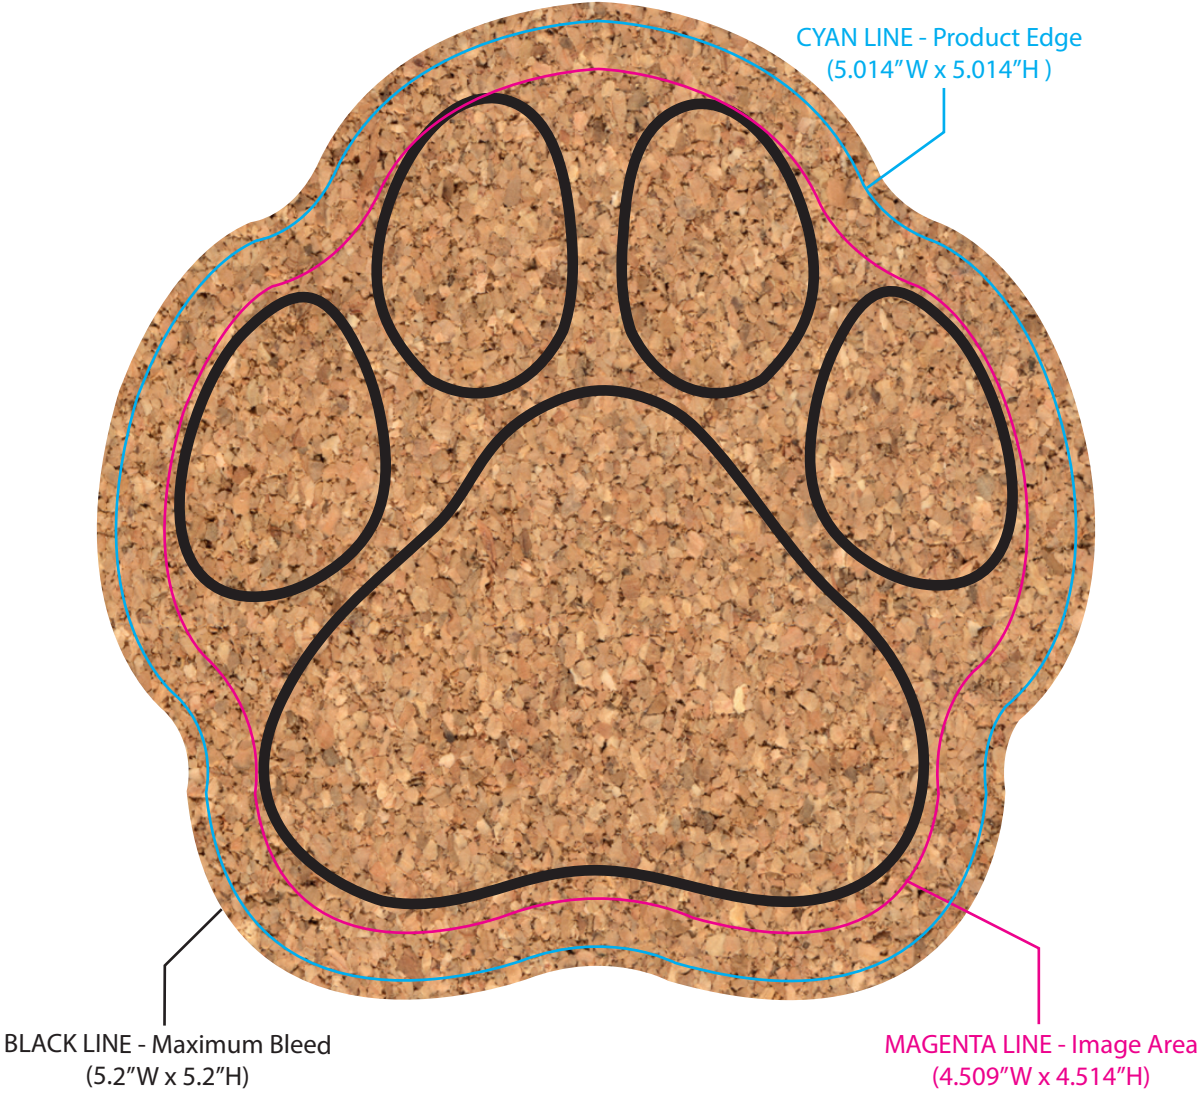

BL-8750 Paw Solid Cork Coaster

00000

SILKSCREEN