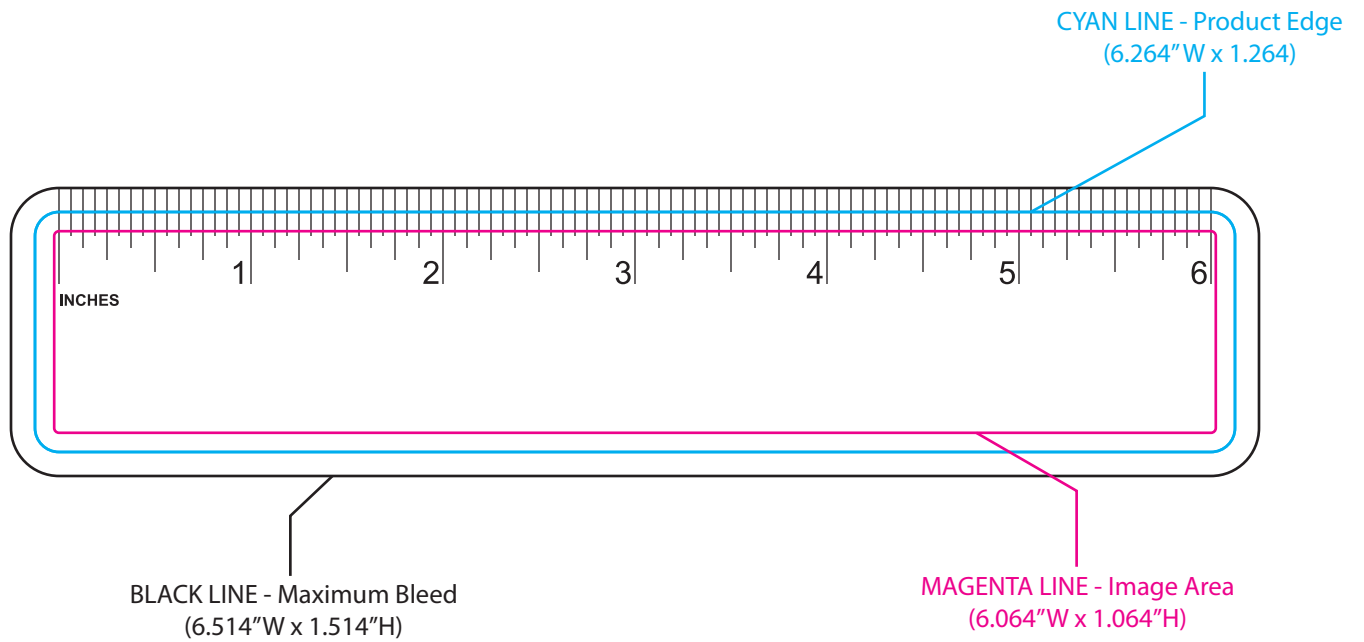

BM-8114 1.25" x 6.25" Poly Ruler Bookmark

00000

SILKSCREEN