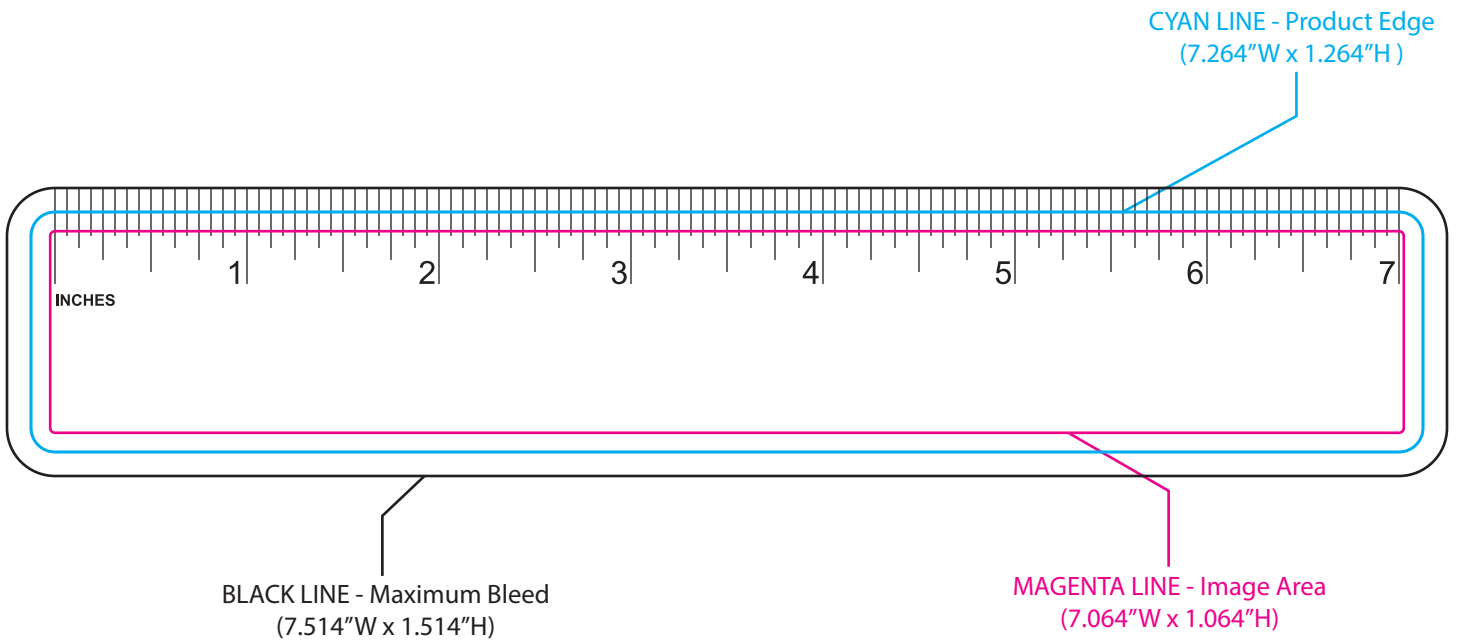

## BM-8115 1.25" x 7.25" Poly Ruler Bookmark

00000

SILKSCREEN