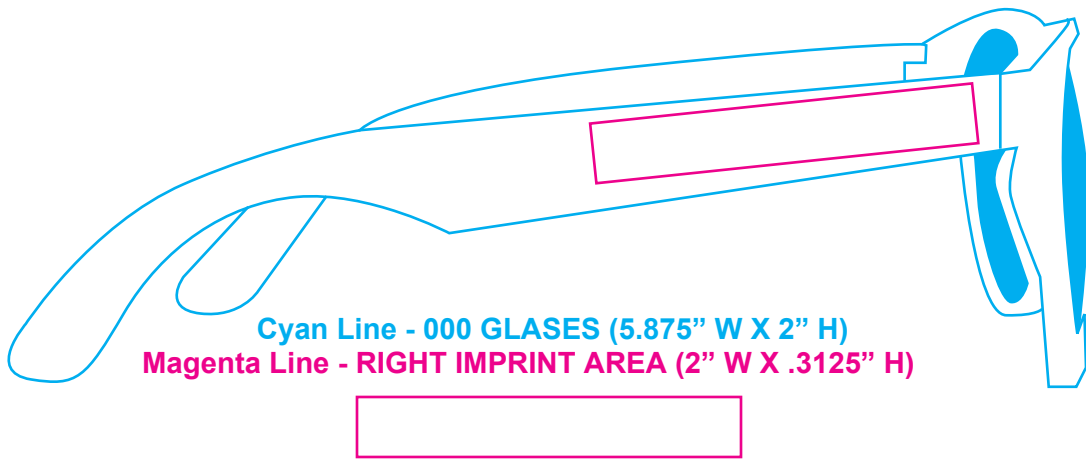

COMBO-SK1

MODIFY 02.22.16

SL-3010 Fiesta Sunglasses

000000

00000

PADPRINTING