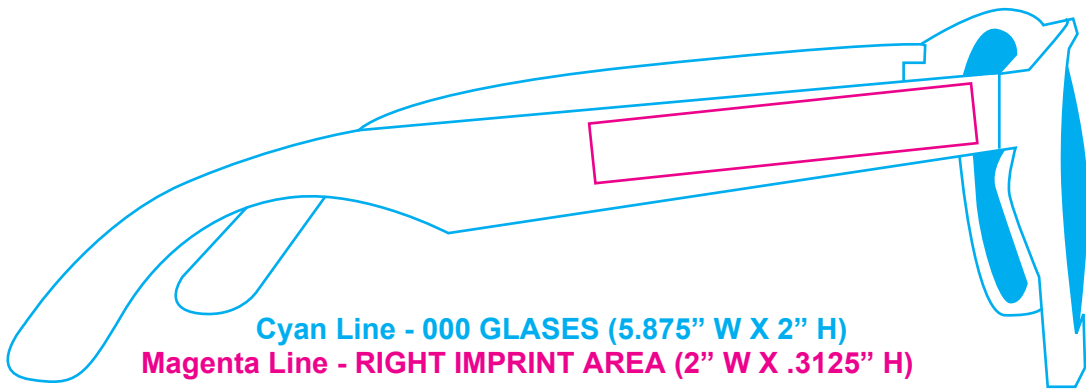

COMBO-SK10

SL-1020 CAN COOLIE

Magenta Line
Imprint Area (3" sq.)

Magenta Line
Imprint Area (1.75" rd.)

Magenta Line
Imprint Area (3" sq.)

Cyan Line - SL-1020 Can Coolies (4 W X 5.25 H)

Magenta Line - Imprint Area (3 W X 3 H AND 1.75" ROUND)

SILKSCREEN

COMBO-SK10

GF-1020 - GOLF TEE HOLDER

Magenta Line - Imprint Area (3.5 W X .625 H)

Cyan Line - GF-1020 (3.875 W X .9375 H X .3125 D)

COMBO-SK10

SL-3010 Fiesta Sunglasses

Cyan Line - 000 GLASES (5.875" W X 2" H)

Magenta Line - RIGHT IMPRINT AREA (2" W X .3125" H)

000000

00000

PADPRINTING