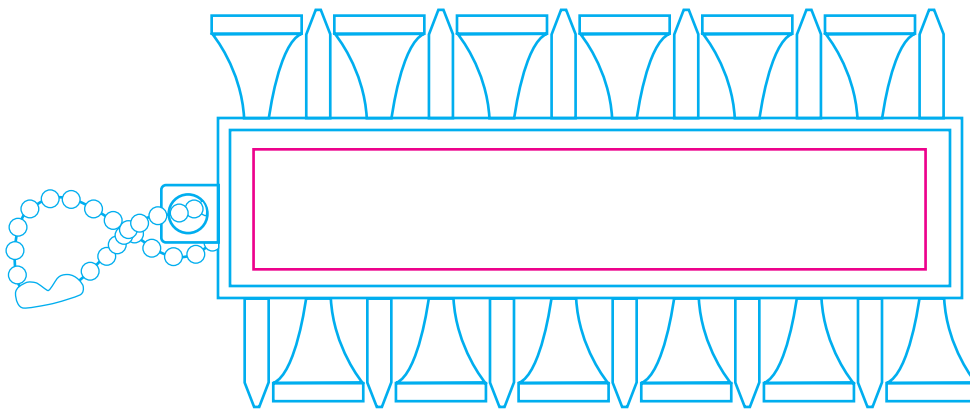

COMBO-SK10

SL-1020 CAN COOLIE

Magenta Line
Imprint Area (3" sq.)

Magenta Line
Imprint Area (1.75" rd.)

Magenta Line
Imprint Area (3" sq.)

Cyan Line - SL-1020 Can Coolies (4 W X 5.25 H)

Magenta Line - Imprint Area (3 W X 3 H AND 1.75" ROUND)

SILKSCREEN

COMBO-SK10

GF-1020 - GOLF TEE HOLDER

Magenta Line - Imprint Area (3.5 W X .625 H)

Cyan Line - GF-1020 (3.875 W X .9375 H X .3125 D)

COMBO-SK10

SL-3010 Fiesta Sunglasses

Cyan Line - 000 GLASES (5.875" W X 2" H)

Magenta Line - RIGHT IMPRINT AREA (2" W X .3125" H)

000000

00000

PADPRINTING