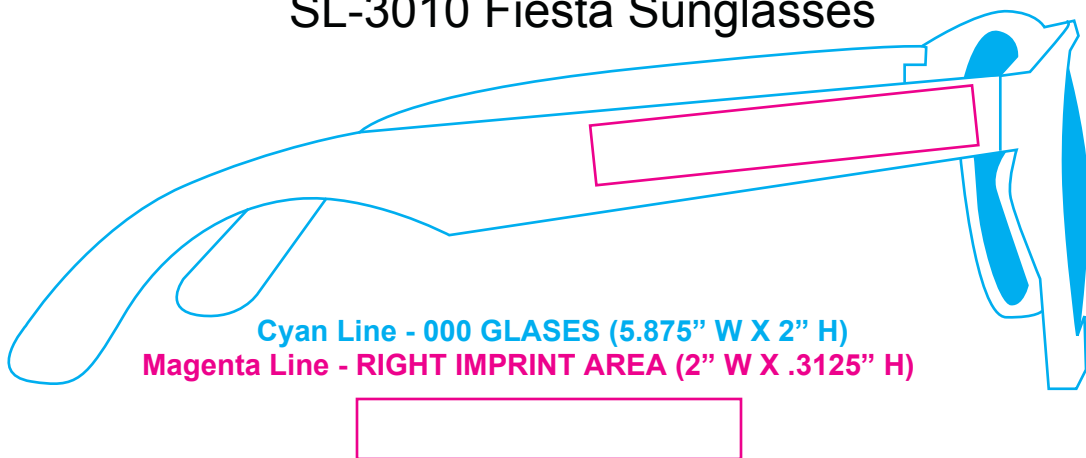

COMBO-SK11

BL-9507 20 oz Bike/Fitness Bottle

Each Side

Magenta Line - Imprint Area - Each Side (3.25" W x 3" H)

Wraparound

Magenta Line - Imprint Area - Wraparound (7.75" W x 3" H)

Cyan Line - BL-9507 20 oz Bike / Fitness Bottle (2.87" W x 7.84" H)

COMBO-SK11

BG-401 ECO PRO DRAWSTRING BAG PACK

Magenta Line - Imprint Area - (11.5" W x 12.75" H)

COMBO-SK11

SL-3010 Fiesta Sunglasses

Cyan Line - 000 GLASES (5.875" W X 2" H)

Magenta Line - RIGHT IMPRINT AREA (2" W X .3125" H)