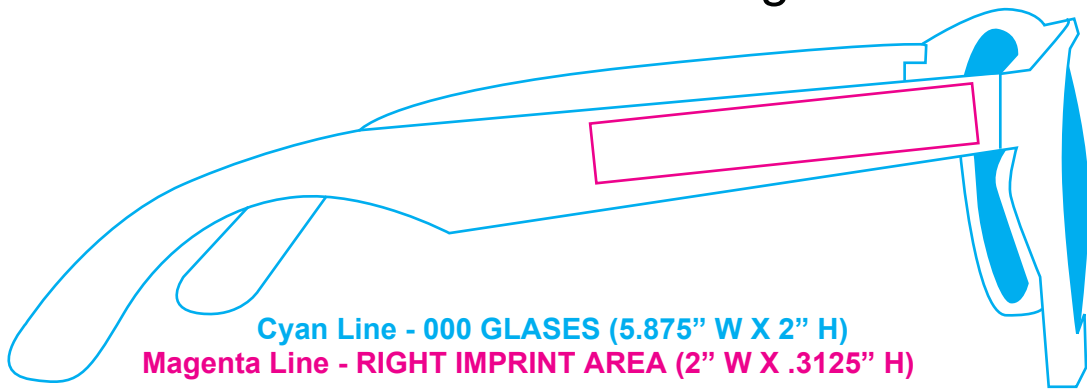

COMBO-SK13

Each Side

Magenta Line - Imprint Area - Each Side - Top = 3.75" W, Bottom = 3.06" W x 3.5" H

Wraparound

BL-9591 22 oz Stadium Cup

Magenta Line - Imprint Area - Wraparound - Top = 8.5" W, Bottom = 5.5" W x 3.5" H

Cyan Line - BL-9591 22 oz Stadium Cups (3.66" W x 5.56" H)

COMBO-SK13

BG-400 POLY DRAWSTRING BAG PACK

Cyan Line - BG-400 Poly Drawstring Bag (13.5" W x 16.25" H)

Magenta Line - Imprint Area - (11.5" W x 12.75" H)

COMBO-SK13

SL-3010 Fiesta Sunglasses

Cyan Line - 000 GLASES (5.875" W X 2" H)

Magenta Line - RIGHT IMPRINT AREA (2" W X .3125" H)

000000

00000

PADPRINTING