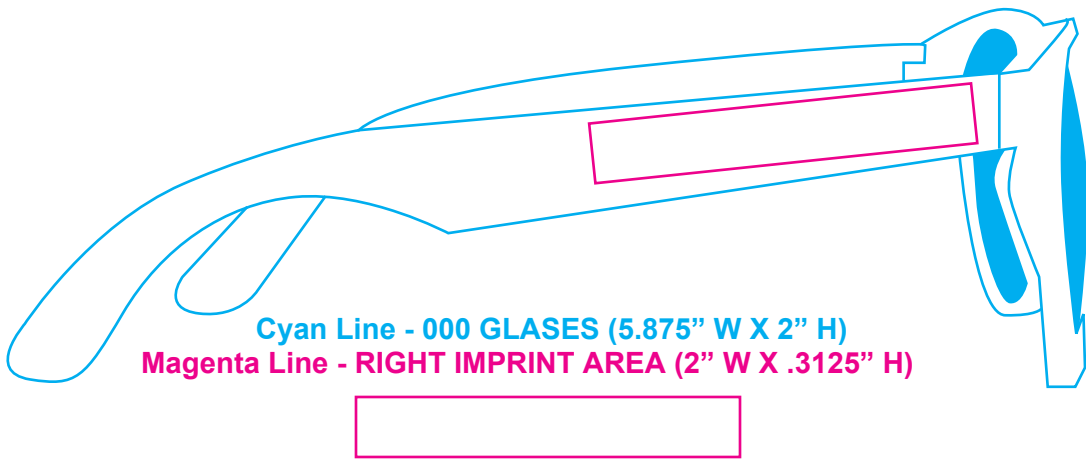

COMBO-SK14

SL-3010 Fiesta Sunglasses

000000

00000

PADPRINTING