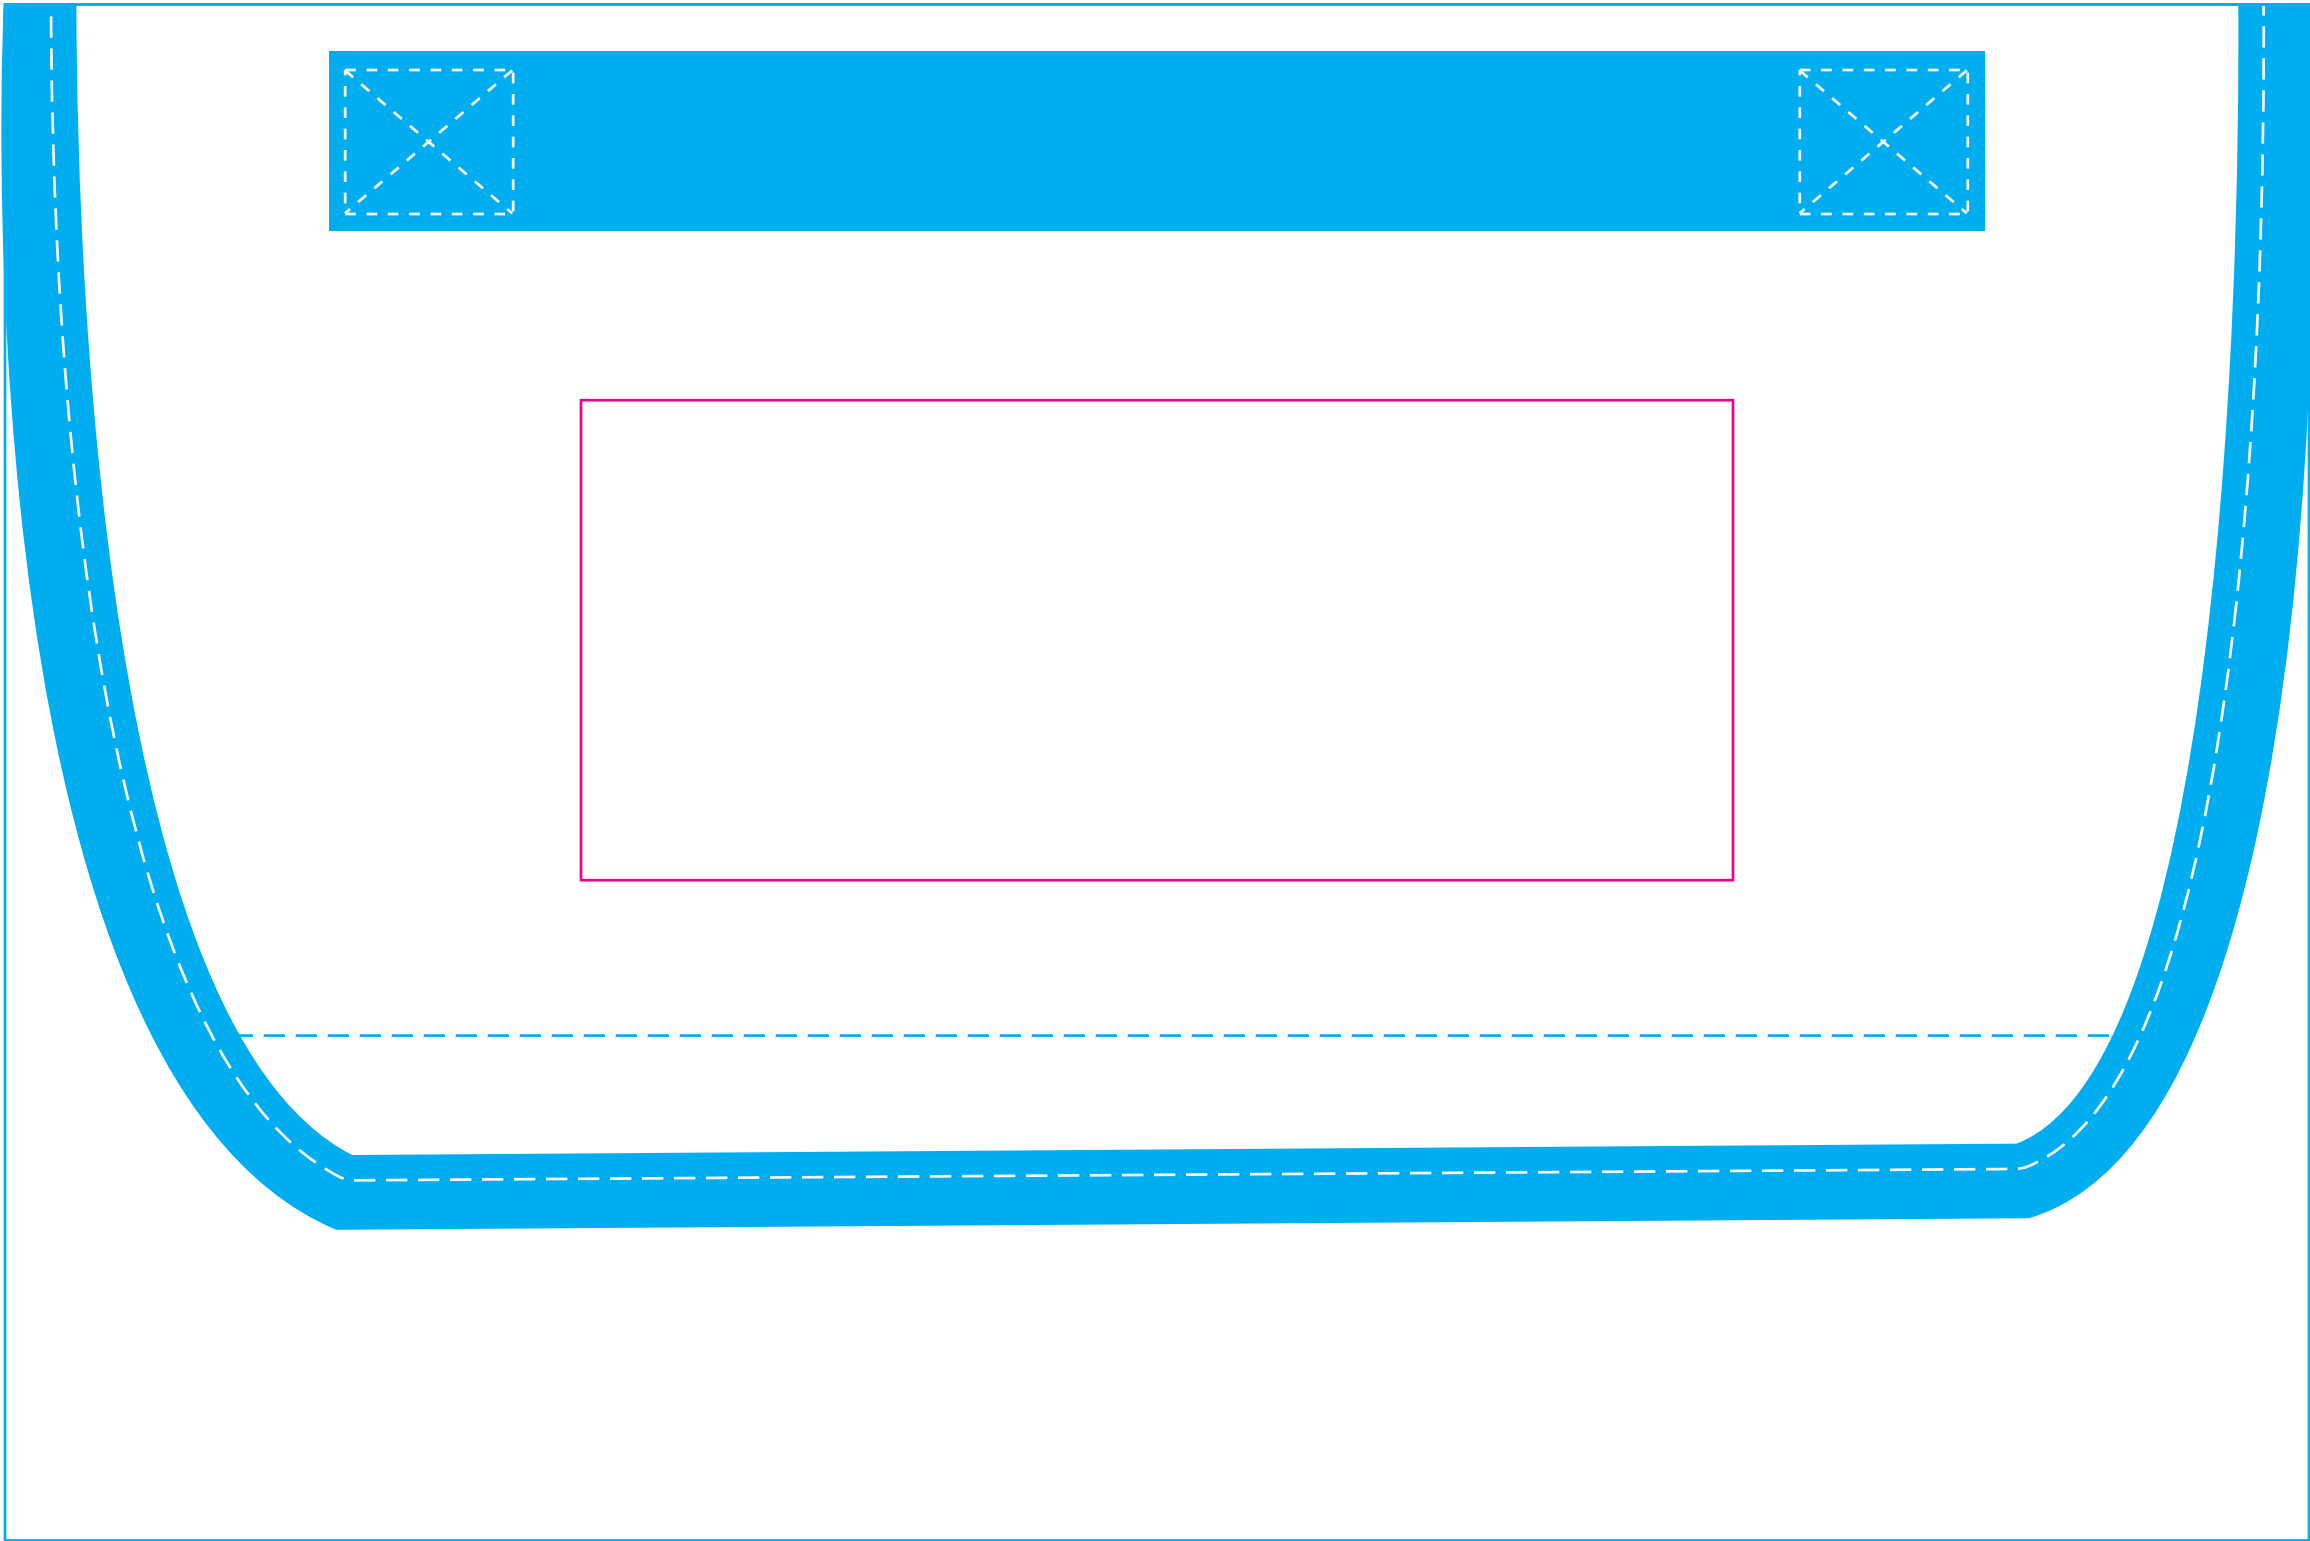

COMBO-SK16

BG-200

Magenta Line - Imprint Area on TOP - (5.5" W x 3.75" H)

Cyan Line - BG-200 Six-Pack Cooler (8" W x 6" H x 6" D)

Magenta Line - Imprint Area on FRONT BAG - (5" W x 2.75" H)

000000

00000

SILKSCREEN

COMBO-SK16

SL-1018

Cyan Line - SL-1018 FLYING DISC (9.75" D)
Magenta Line - IMPRINT AREA (4.75" D)

Cyan Line - POUCH (3.5" W X 3.75" H)
Magenta Line - OPTIONAL IMPRINT AREA (2" W X 2" H)

000000
00000

SILKSCREEN

COMBO-SK16

SL-2055

Cyan Line - SL-2050 POLAR FLEECE BLANKET (12 W X 8 H)
MAGENTA LINE - IMPRINT AREA ON FLAP(6W X 2.5 H)

00000
00000

SILKSCREEN