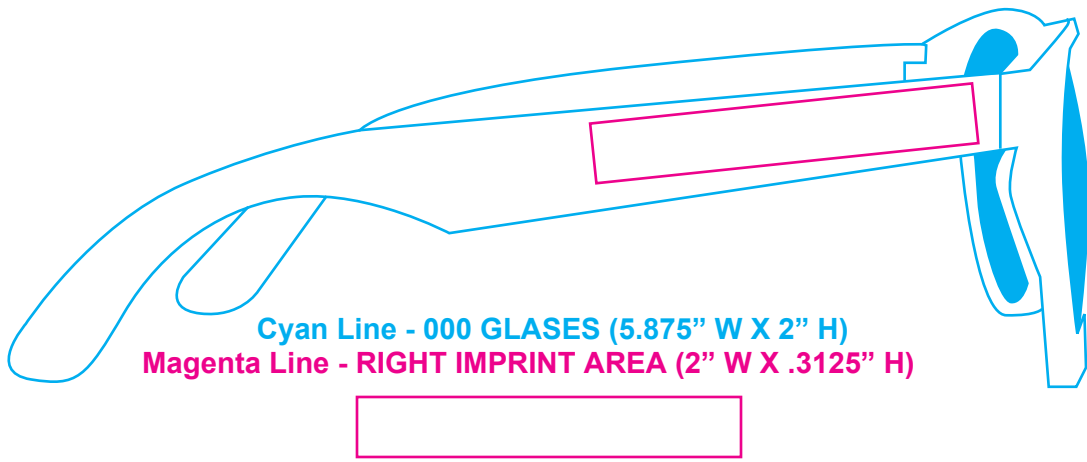

COMBO-SK18

SL-3010 Fiesta Sunglasses

000000

00000

PADPRINTING