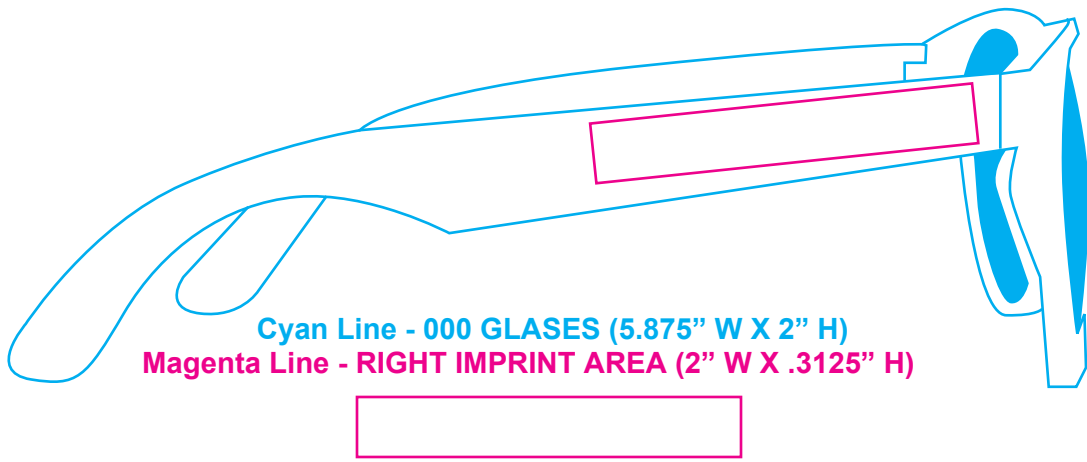

COMBO-SK19

BG-401 ECO PRO DRAWSTRING BAG PACK

Cyan Line - BG-401 Eco Pro Drawstring Bag (13.5" W x 16.25" H)

Magenta Line - Imprint Area - (11.5" W x 12.75" H)

COMBO-SK19

BL-9510 24oz Eco-Poly Clear Sports Bottle

Each Side
Magenta Line - Imprint Area - Each Side (3.25" W x 3.5" H)

Wraparound

Magenta Line - Imprint Area - Wraparound (8" W x 3.5" H)

Cyan Line - BL-9510 24 oz Eco-Poly Clear Sports Bottle (2.93" W x 8.78" H)

COMBO-SK19

SL-3010 Fiesta Sunglasses

000000

00000

PADPRINTING

COMBO-SK19

BB-1600

Cyan Line - BB-1600 16" BEACH BALLA (16")
Magenta Line - Imprint Area (3 W x 3 H)