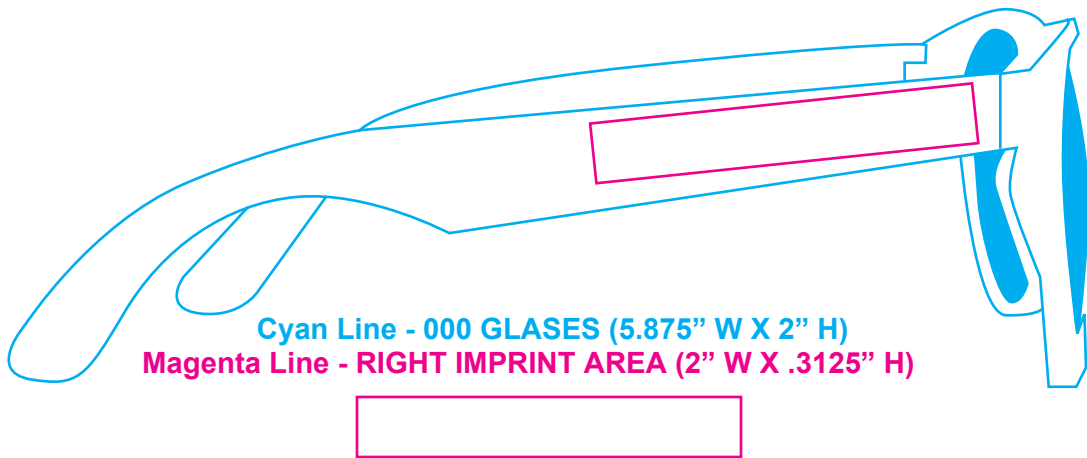

COMBO-SK20

BL-9510 24oz Eco-Poly Clear Sports Bottle

Each Side
Magenta Line - Imprint Area - Each Side (3.25" W x 3.5" H)

Wraparound

Magenta Line - Imprint Area - Wraparound (8" W x 3.5" H)

Cyan Line - BL-9510 24 oz Eco-Poly Clear Sports Bottle (2.93" W x 8.78" H)

COMBO-SK20

SI-3010 Fiesta Sunglasses

000000

00000

PADPRINTING