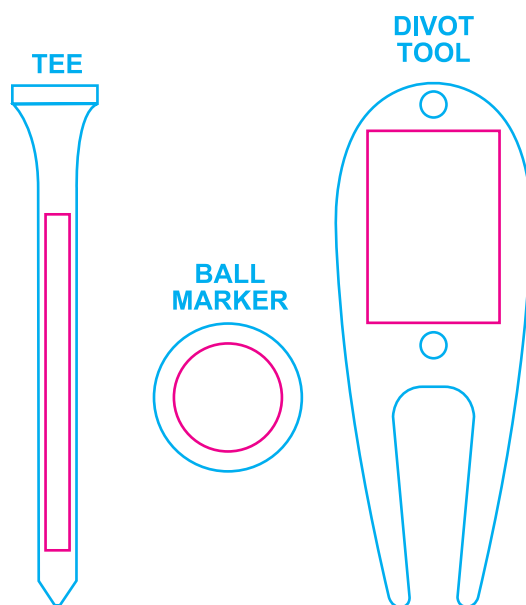

GF-PACK2 Can Coolie Golf Tee Kit

SL-1020 COOLIES

Cyan Line - SL-1020 Can Coolies (4 W X 5.25 H)
Magenta Line - Imprint Area (3 W X 3 H AND 1.75" ROUND)

SILKSCREEN

GF-1107

Cyan Line - GF-1107 Golf Tee Bag (5 Tees, 1 Markers, 1 Divot)
Magenta Line - Imprint Area Tees (.125 W X 1.75 H)
Magenta Line - Imprint Area ball (.5625 D)
Magenta Line - Imprint Area Divot Tool (.6875 W X 1 H)

TEE PAD PRINTING - BALL AND DIVOT SILKSCREEN