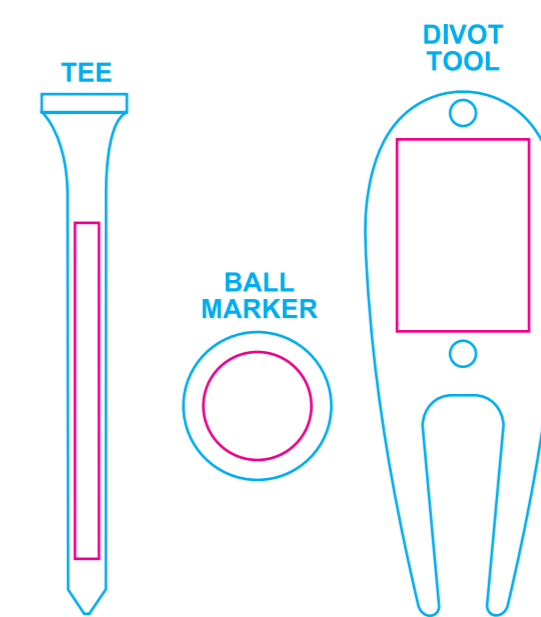

BG-400

Cyan Line - BG-400 Poly Drawstring Bag (13.5" W x 16.25" H)
 Magenta Line - Imprint Area - (11.5" W x 12.75" H)

SILKSCREEN

GF-PACK3 Drawstring Bag Golf Kit

BL-9506

Cyan Line - BL-9506 20 oz Bike / Fitness Bottle (2.85" W x 8" H)
 Front & Back - Imprint Area - (3.5" W x 4" H)
 Wraparound - Imprint Area - (7.5" W x 4" H)

SILKSCREEN

Front

Back

Wraparound

GF-1107

Cyan Line - GF-1107 Golf Tee Bag (5 Tees, 1 Markers, 1 Divot)
 Magenta Line - Imprint Area Tees (.125 W X 1.75 H)
 Magenta Line - Imprint Area ball (.5625 D)
 Magenta Line - Imprint Area Divot Tool (.6875 W X 1 H)

TEE PAD PRINTING - BALL AND DIVOT SILKSCREEN