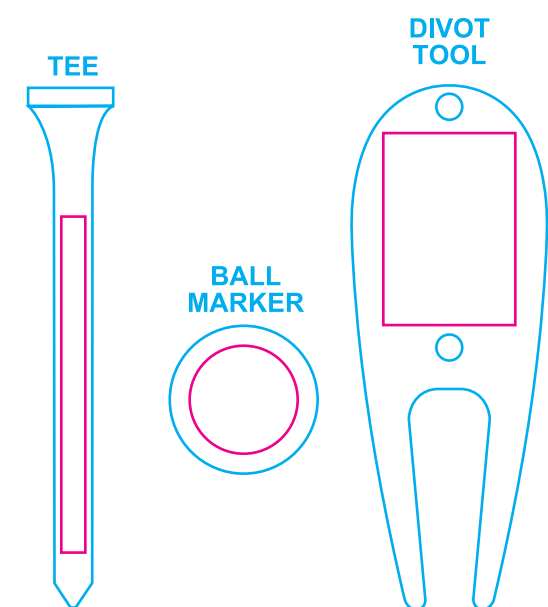

Cyan Line - GF-1107 Golf Tee Bag (5 Tees, 1 Markers, 1 Divot)
Magenta Line - Imprint Area Tees (.125 W X 1.75 H)
Magenta Line - Imprint Area ball (.5625 D)
Magenta Line - Imprint Area Divot Tool (.6875 W X 1 H)

TEE PAD PRINTING - BALL AND DIVOT SILKSCREEN