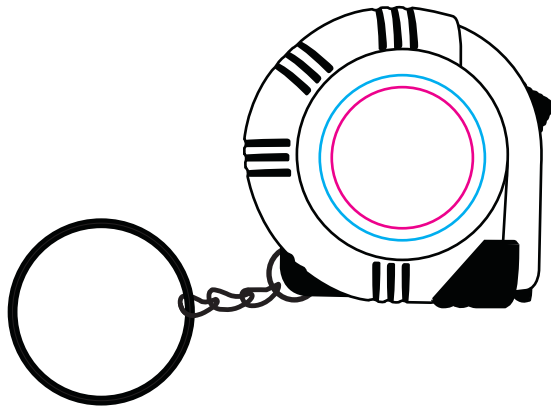

AA-101

Cyan Line - AA-101 Keytag Ice Scraper (1.98 W x 2.15754 H X 0.125 D)
Magenta Line - Imprint Area (1 W x 0.9375 H)

SILKSCREEN

Cyan Line - 99-151 Mini Tape Key Ring / Handy 39" / Sticker Dome (.874 D)
Magenta Line - Imprint Area (.75 D)

SILKSCREEN

BG-312

MODIFY 09.06.17

Cyan Line - BG-312 Foldable Tote Bag (16" W x 15" H - Pouch: 4.5" W x 5" H)

Magenta Line - Imprint Area - 9" W x 8" H

SILKSCREEN

00000
0000