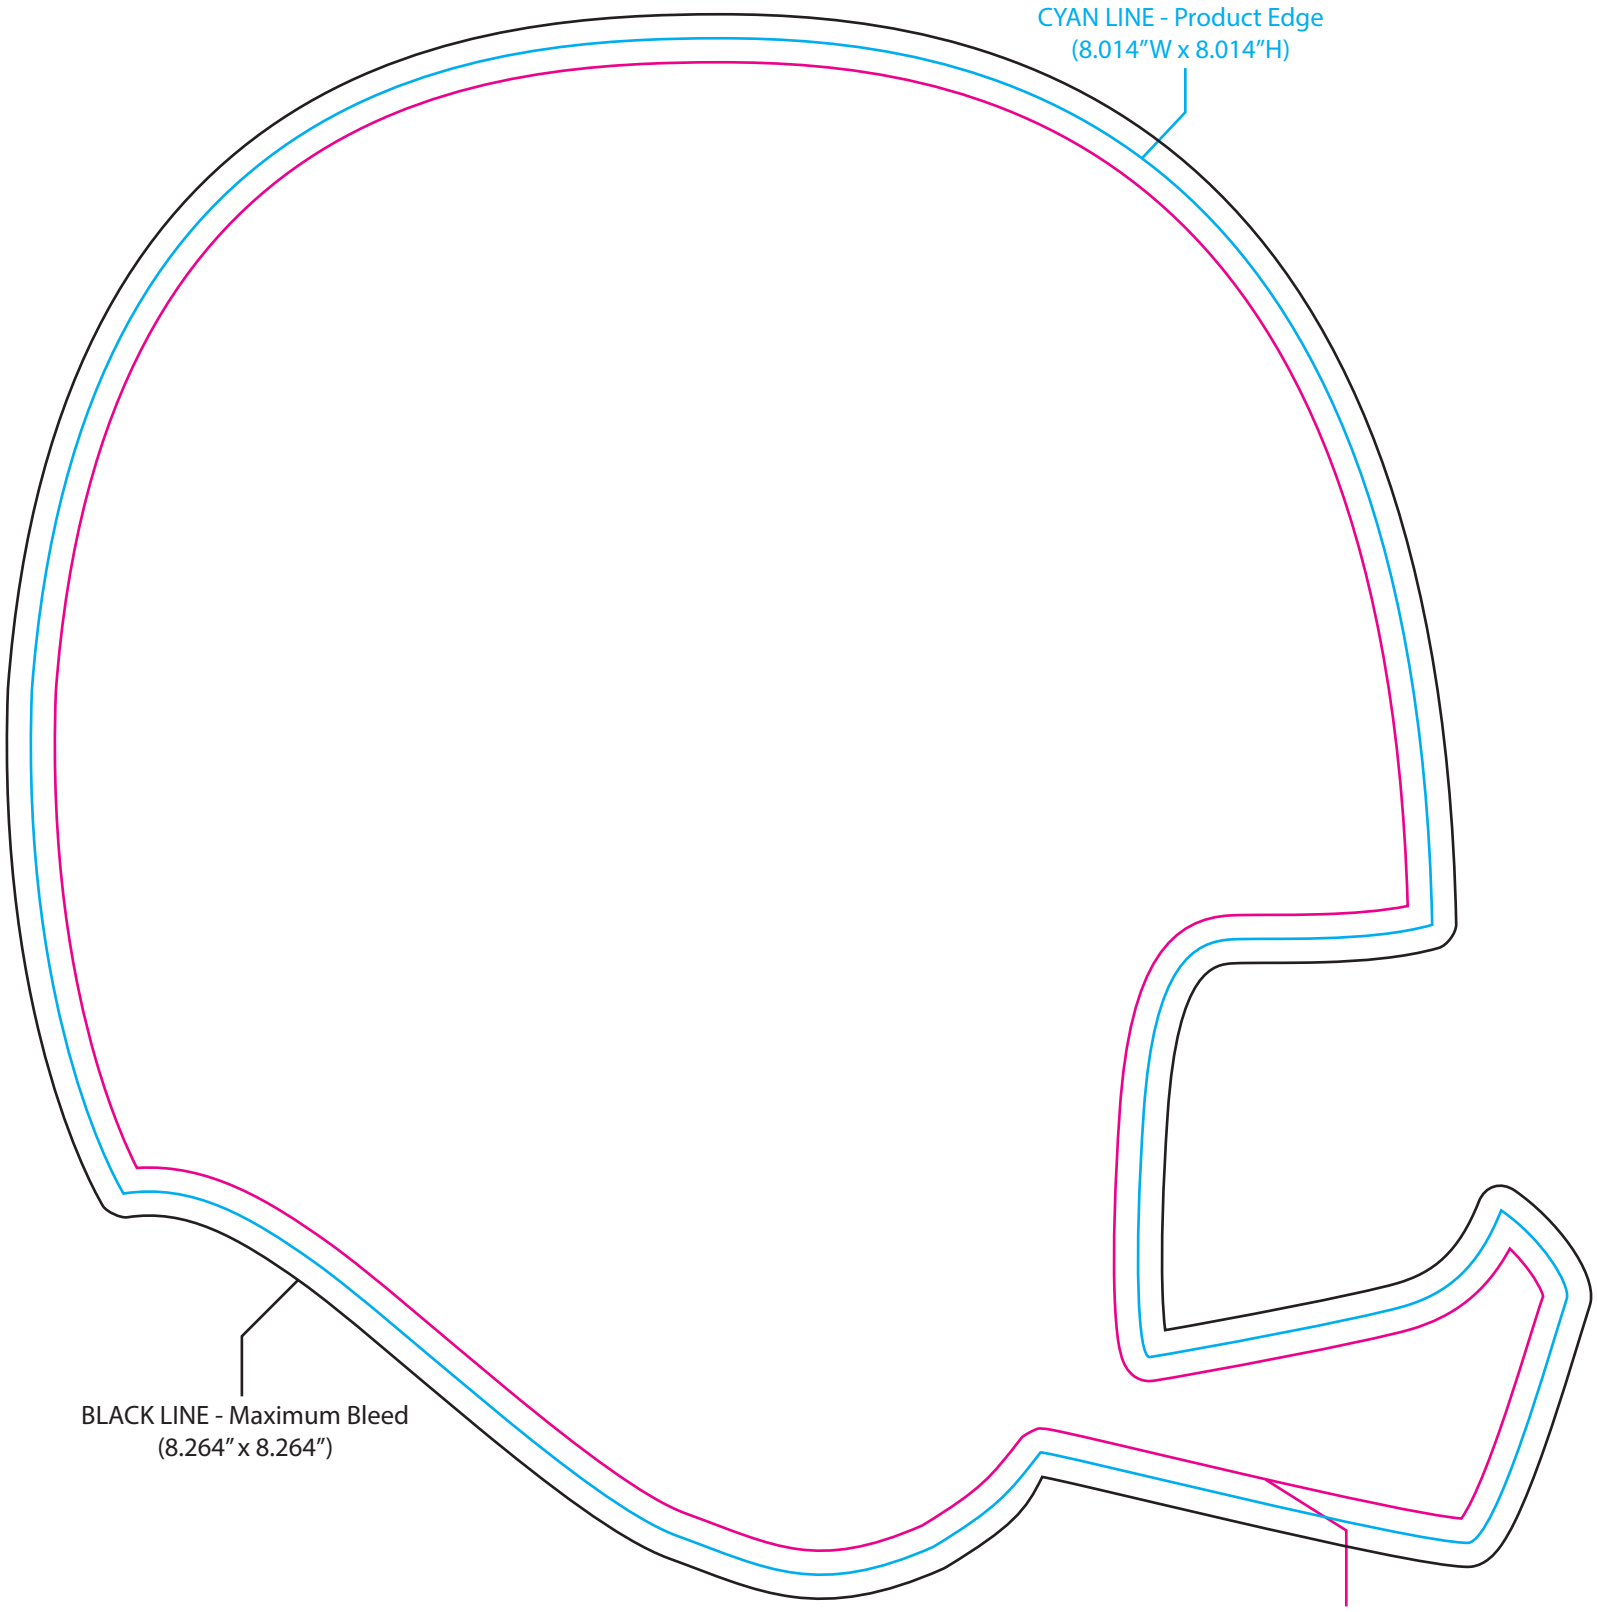

MB-8504 Helmet Memo Board

BLACK LINE - Maximum Bleed
(8.264" x 8.264")

CYAN LINE - Product Edge
(8.014"W x 8.014"H)

MAGENTA LINE - Image Area
(7.764"W x 7.764"H)