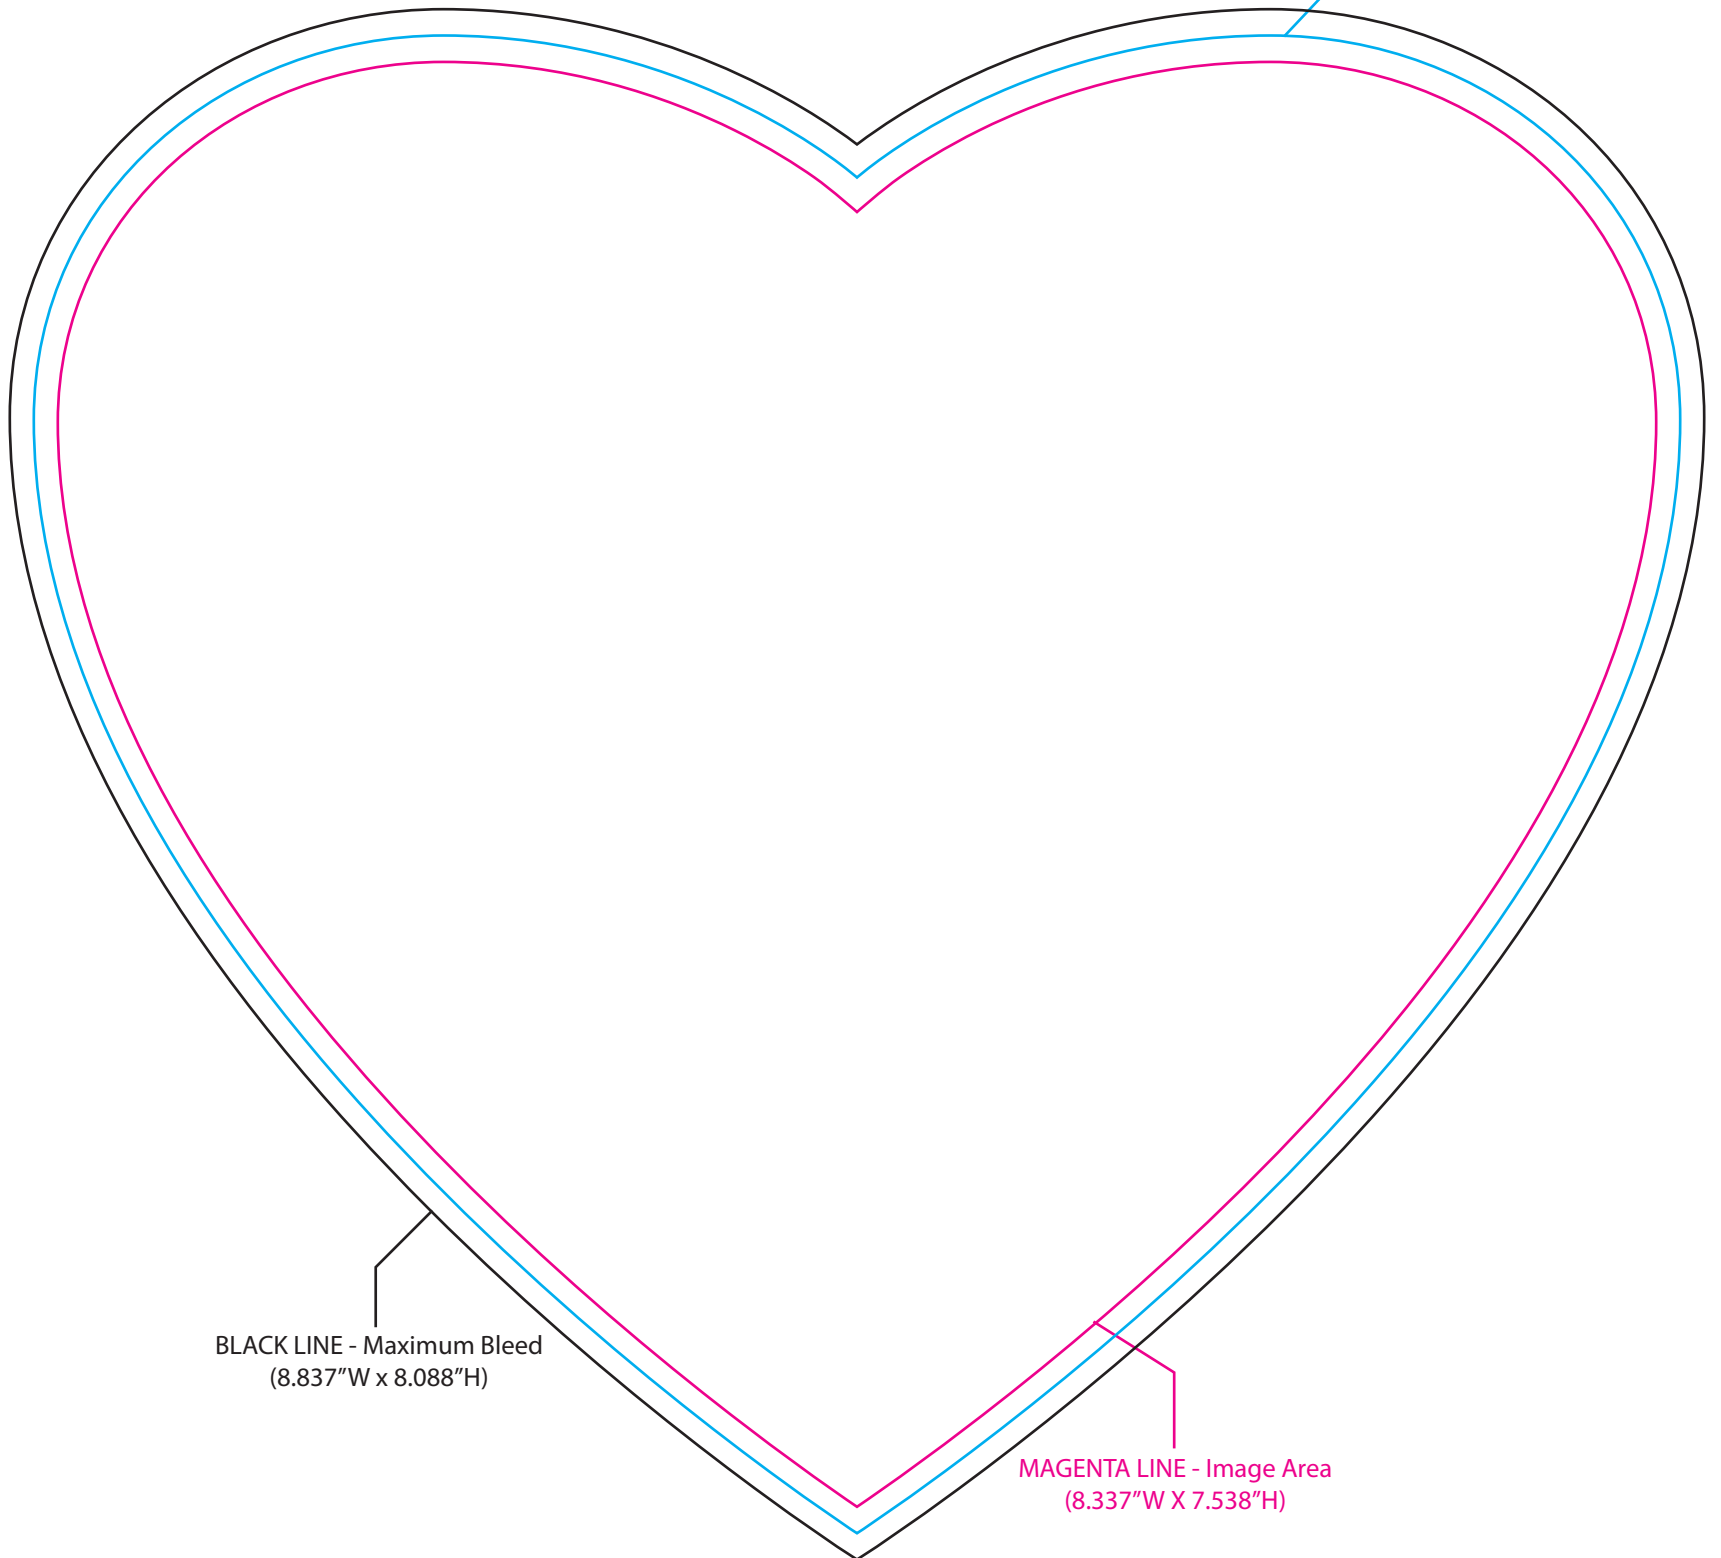

# MB-8505 Heart Memo Board

CYAN LINE - Product Edge  
(8.587"W x 7.814"H)

BLACK LINE - Maximum Bleed  
(8.837"W x 8.088"H)

MAGENTA LINE - Image Area  
(8.337"W X 7.538"H)

00000