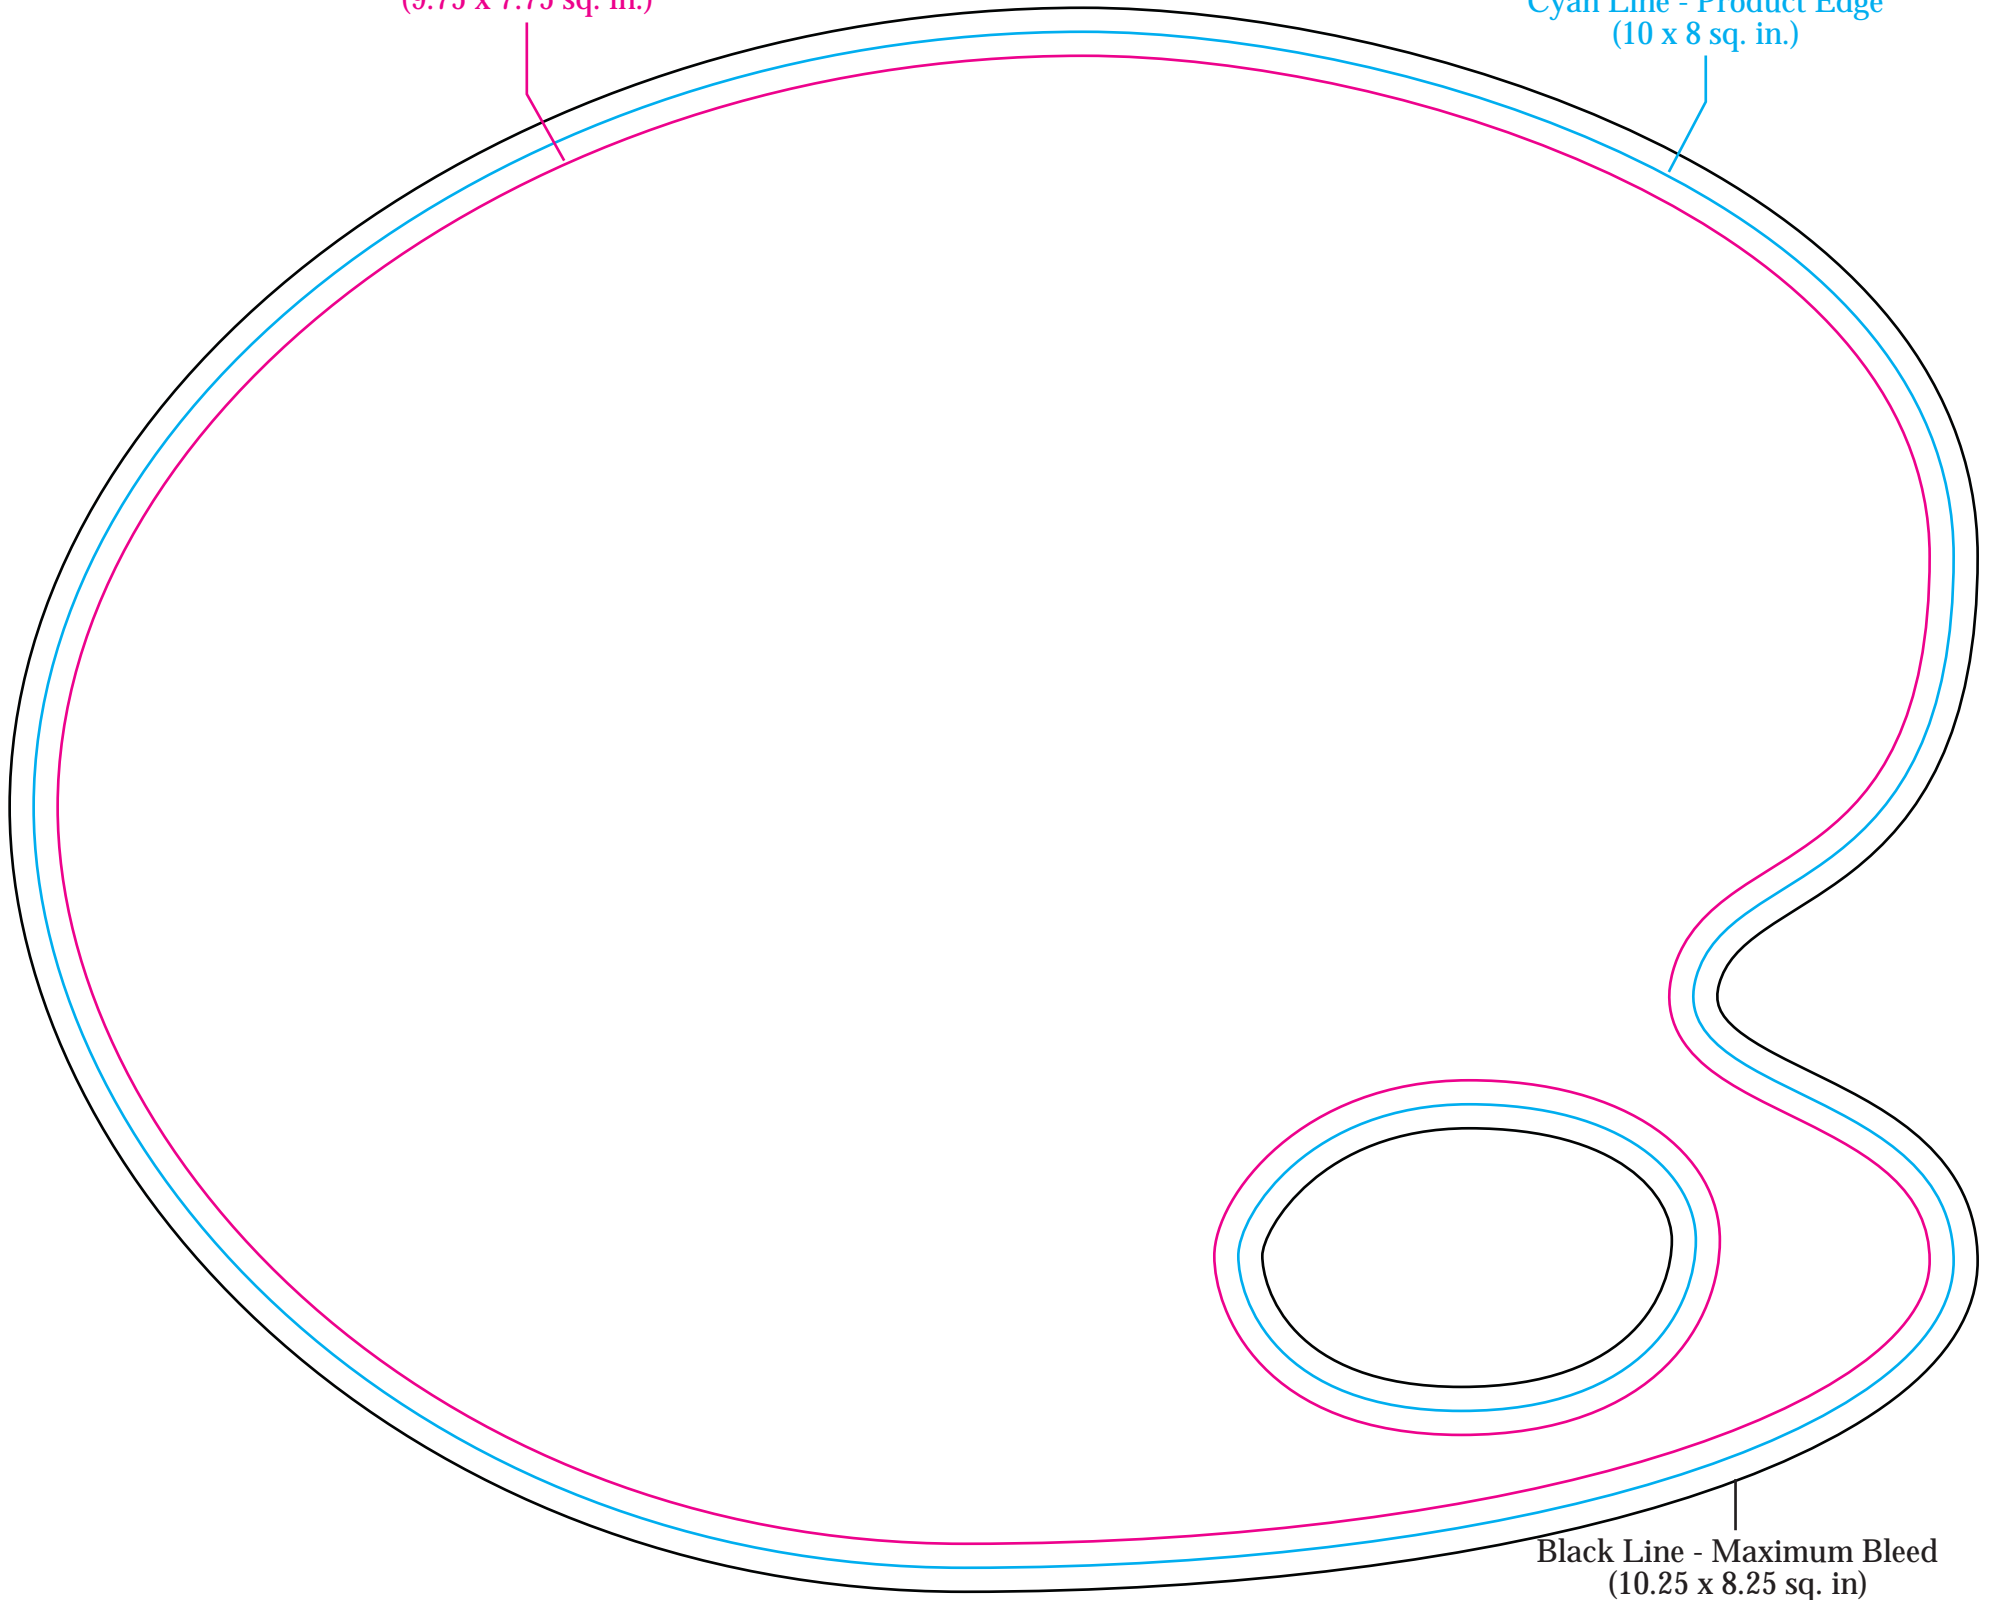

MB-8531 - Palet Memoboard Template - (10 / W x 8 / H)

Magenta Line - Image Area  
(9.75 x 7.75 sq. in.)

Cyan Line - Product Edge  
(10 x 8 sq. in.)

Black Line - Maximum Bleed  
(10.25 x 8.25 sq. in)

**PENS DO NOT COME ATTACHED TO THE MEMO BOARD.  
USE THIS PEN ART AS A SIZE REFERENCE.**