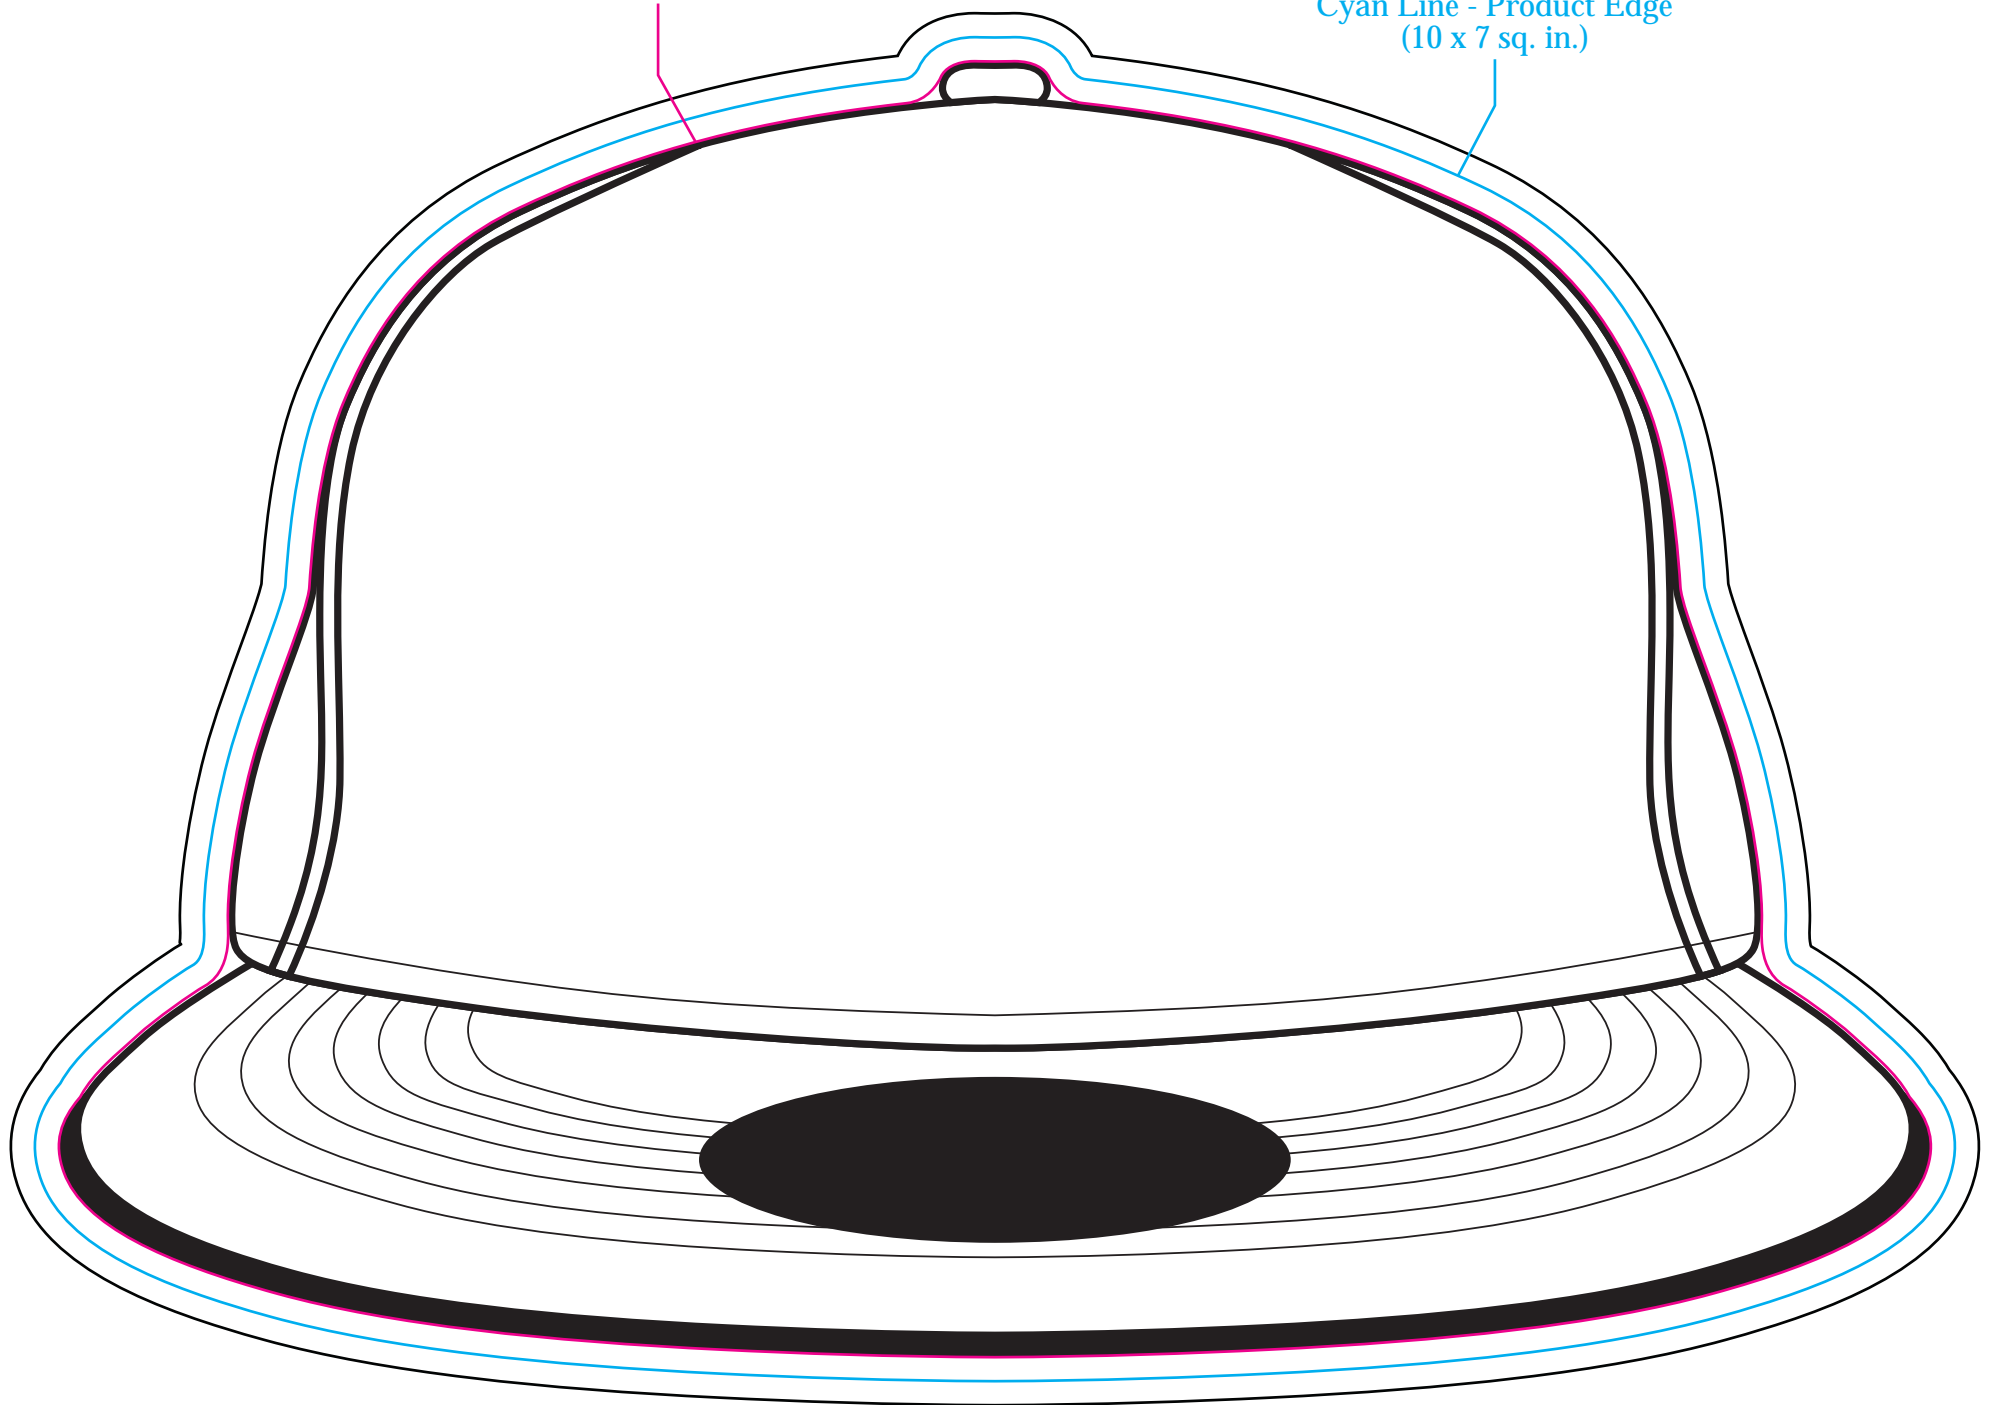

MB-8532 - Cap Memoboard Template - (10" W x 7" H)

Magenta Line - Image Area
(9.75 x 6.75 sq. in.)

Cyan Line - Product Edge
(10 x 7 sq. in.)

Black Line - Maximum Bleed
(10.25 x 7.25 sq. in)

**PENS DO NOT COME ATTACHED TO THE MEMO BOARD.
USE THIS PEN ART AS A SIZE REFERENCE.**