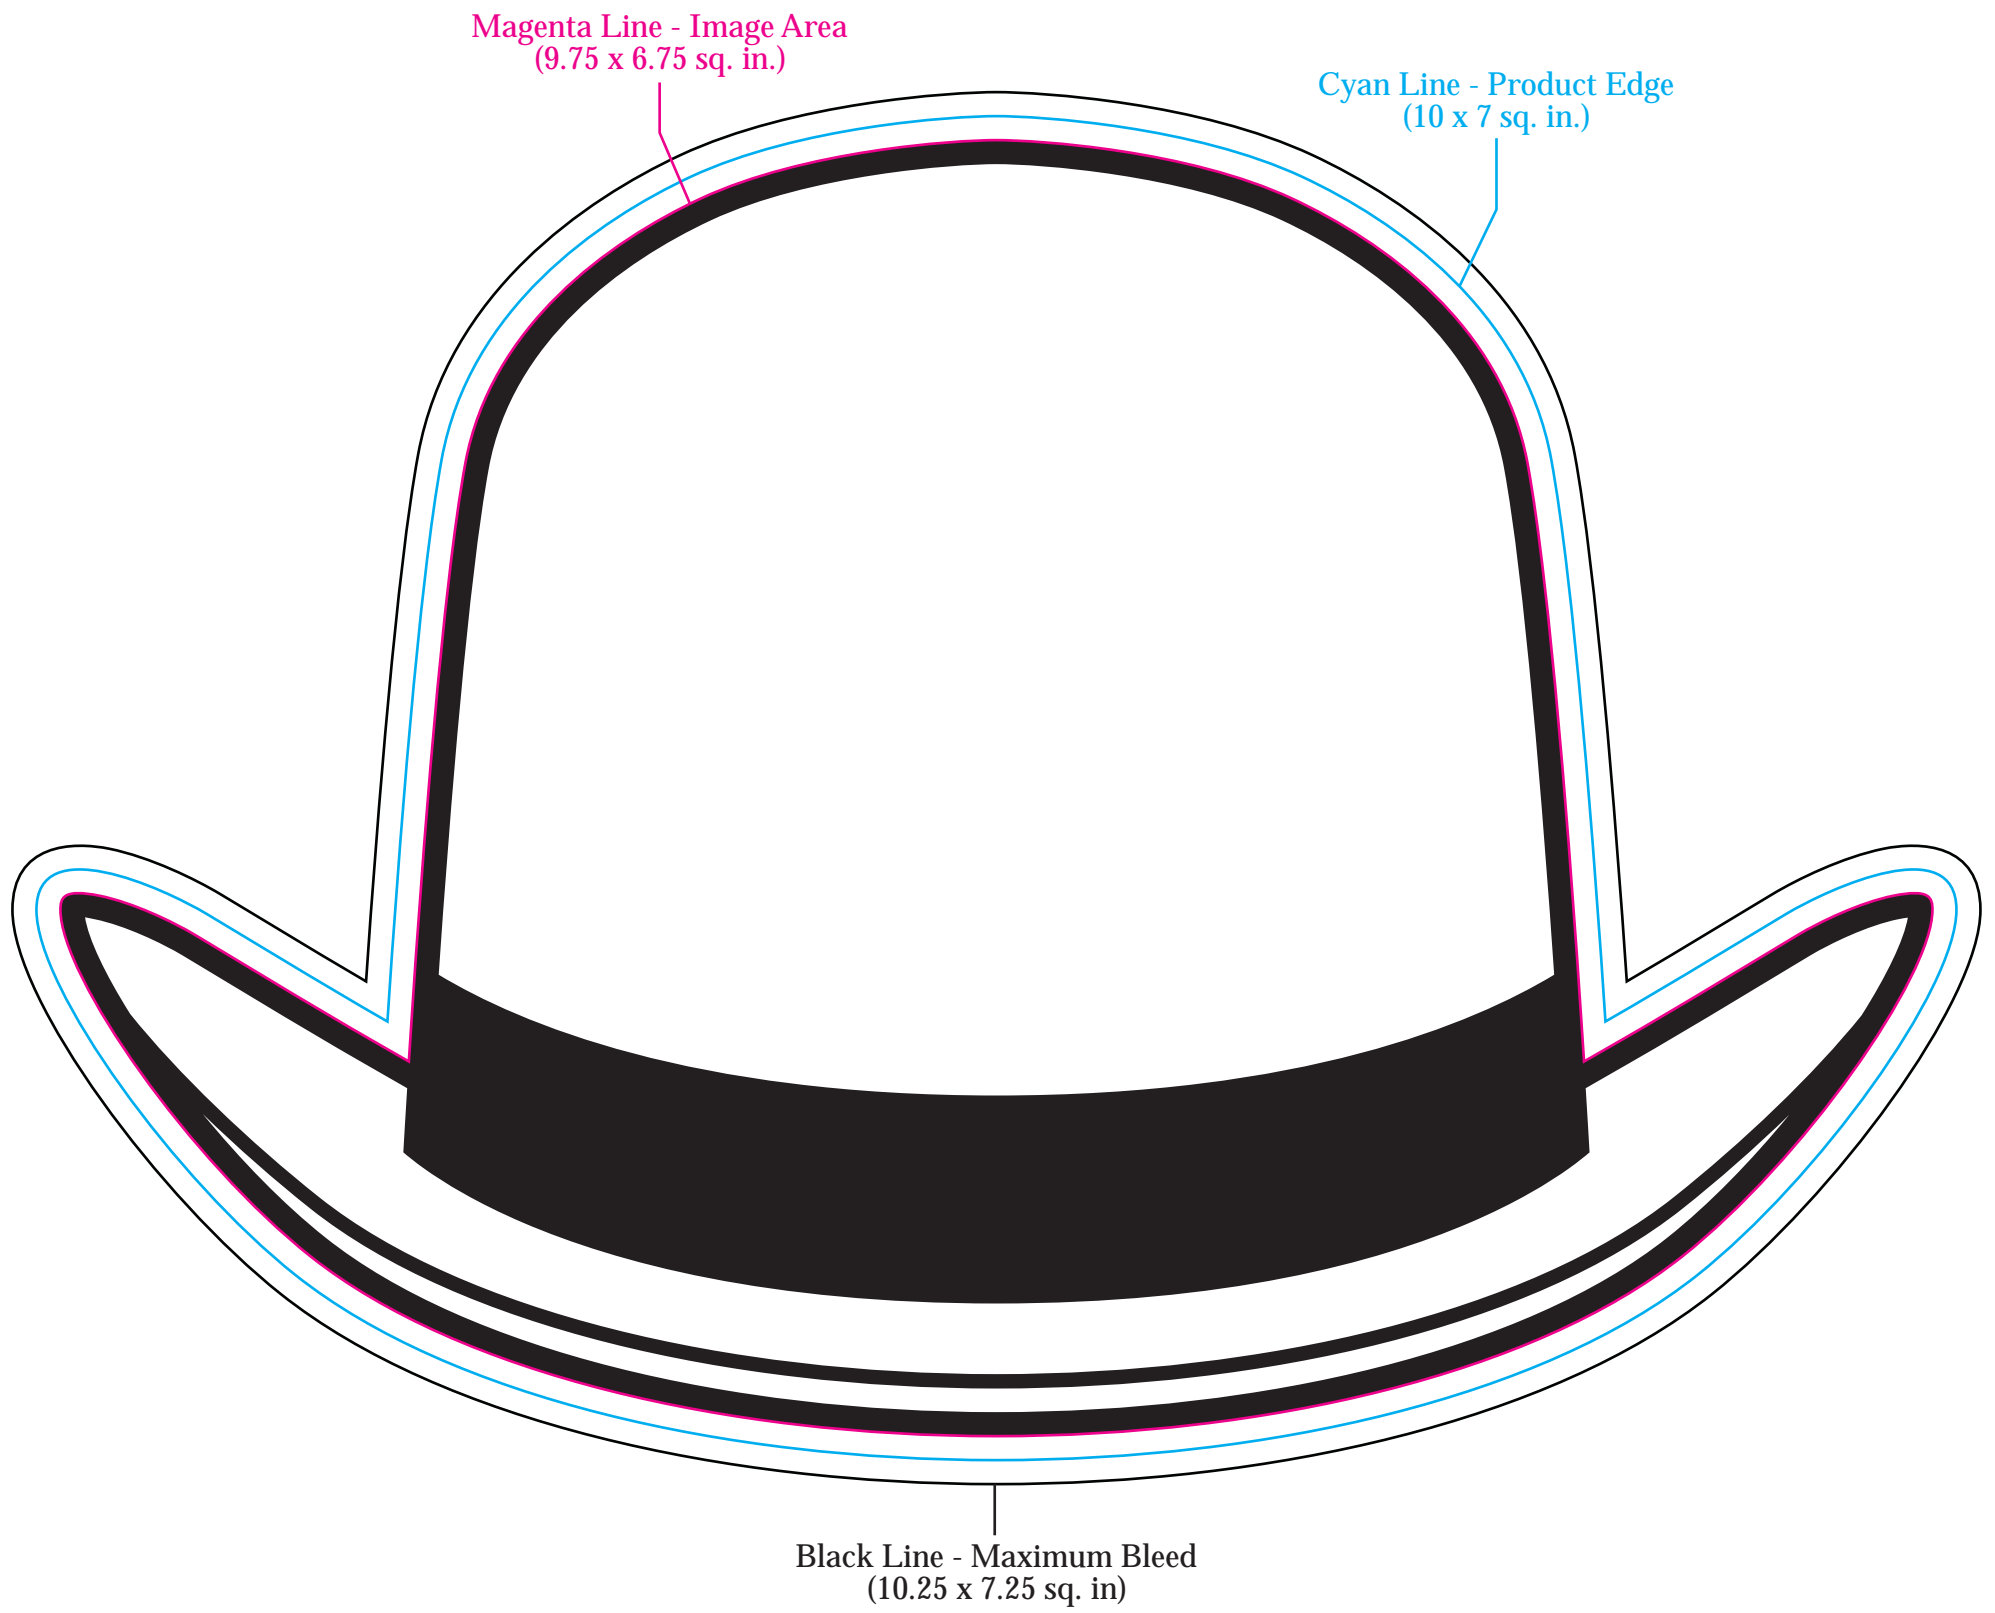

MB-8533 - Derby Hat Memoboard Template - (10 / W x 7 / H)

**PENS DO NOT COME ATTACHED TO THE MEMO BOARD.
USE THIS PEN ART AS A SIZE REFERENCE.**