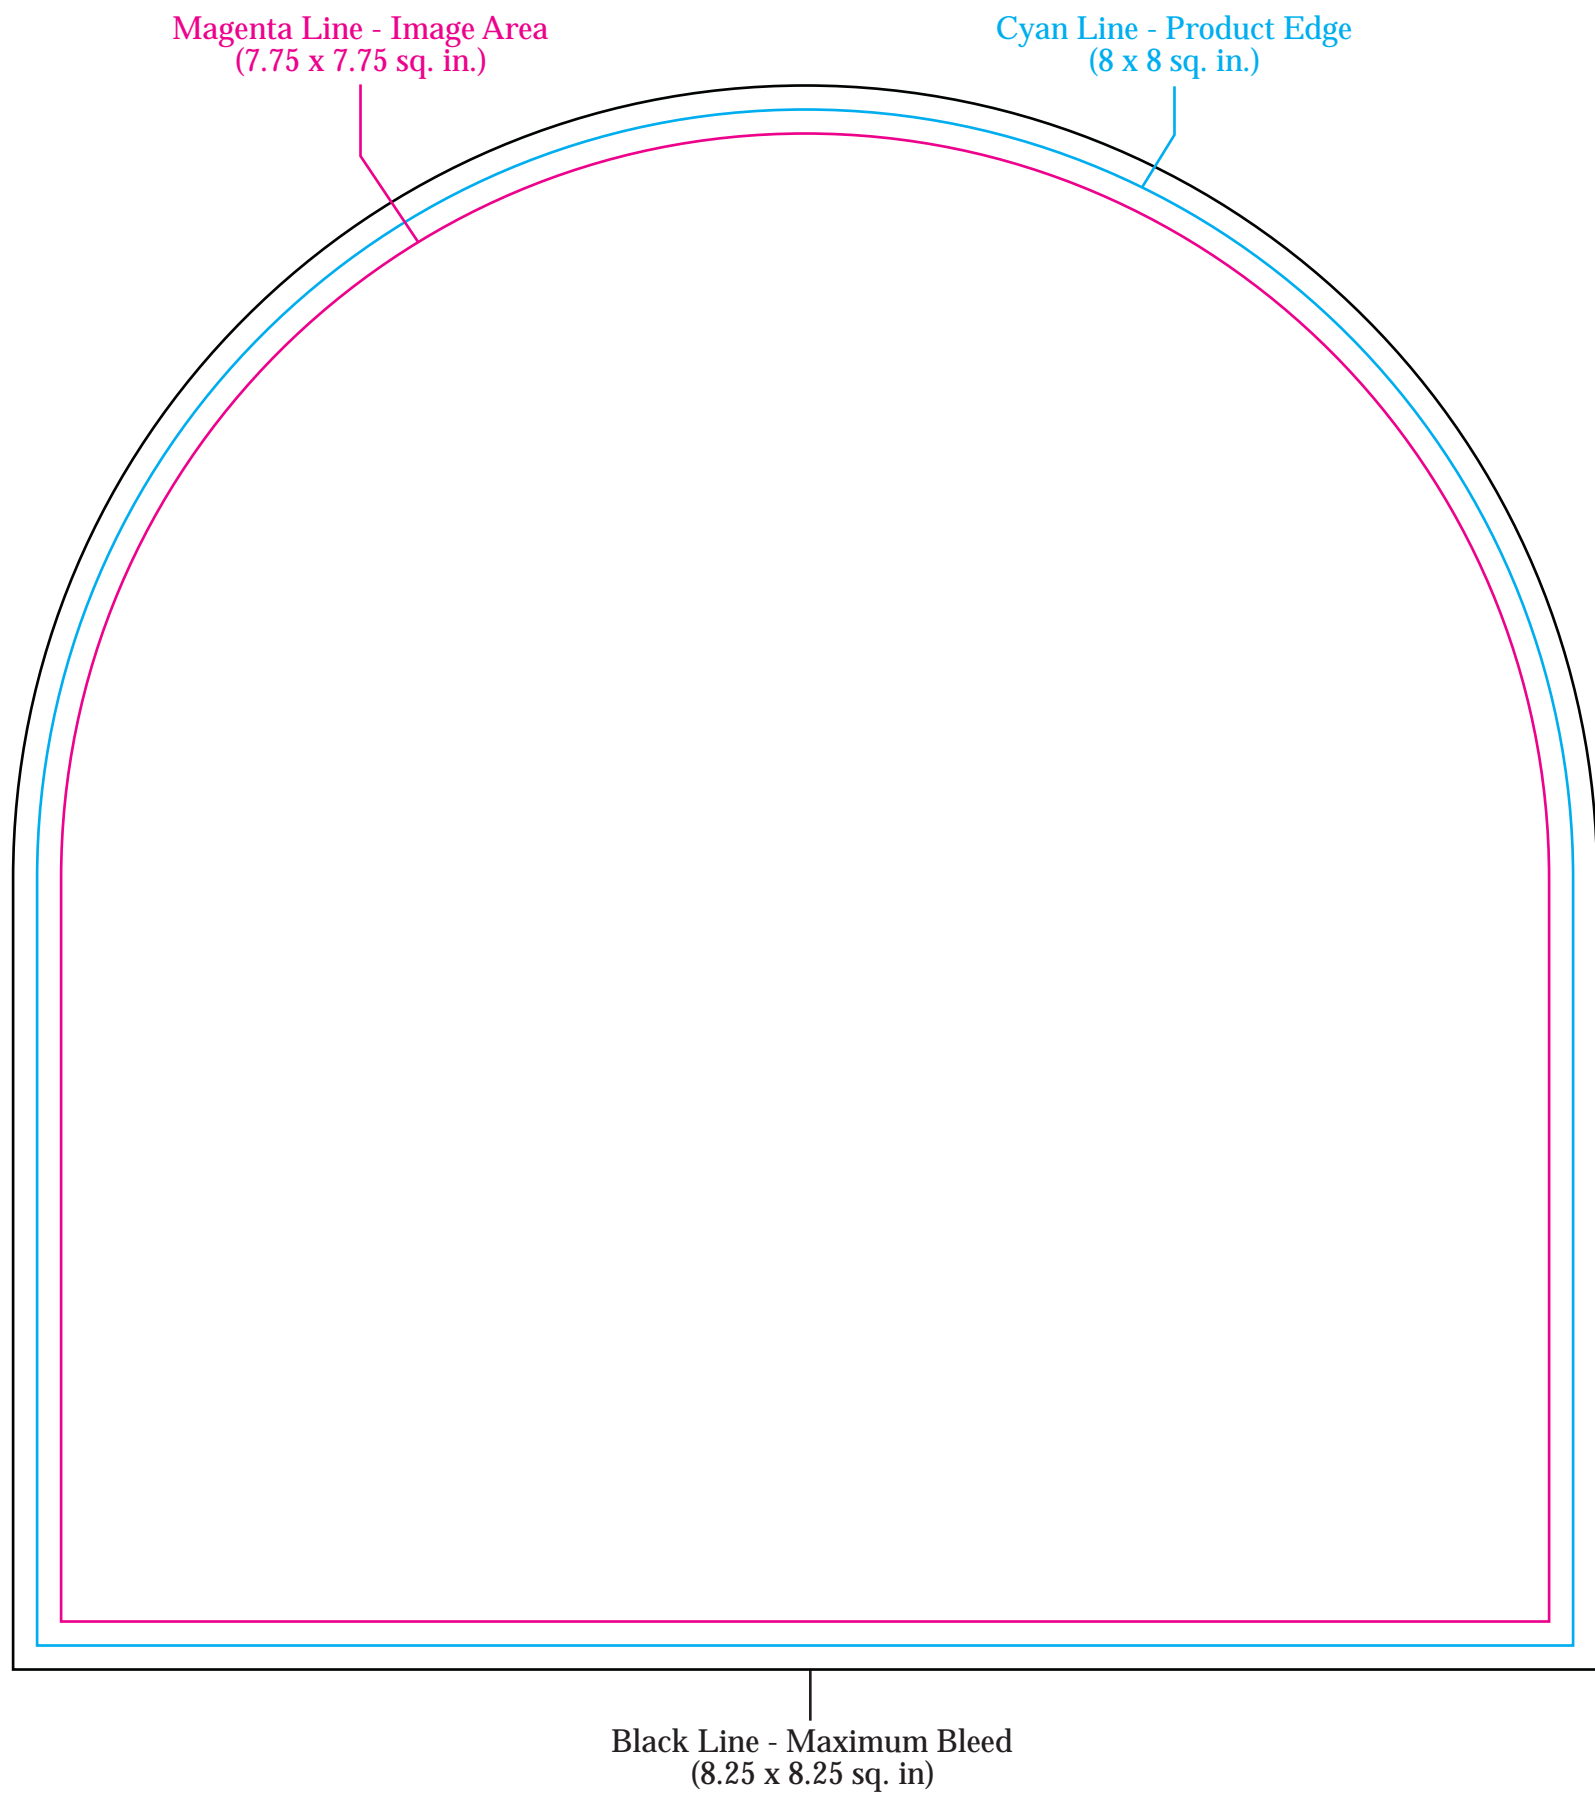

MB-8534 - Arch Memoboard Template - (8" W x 8" H)

**PENS DO NOT COME ATTACHED TO THE MEMO BOARD.  
USE THIS PEN ART AS A SIZE REFERENCE.**