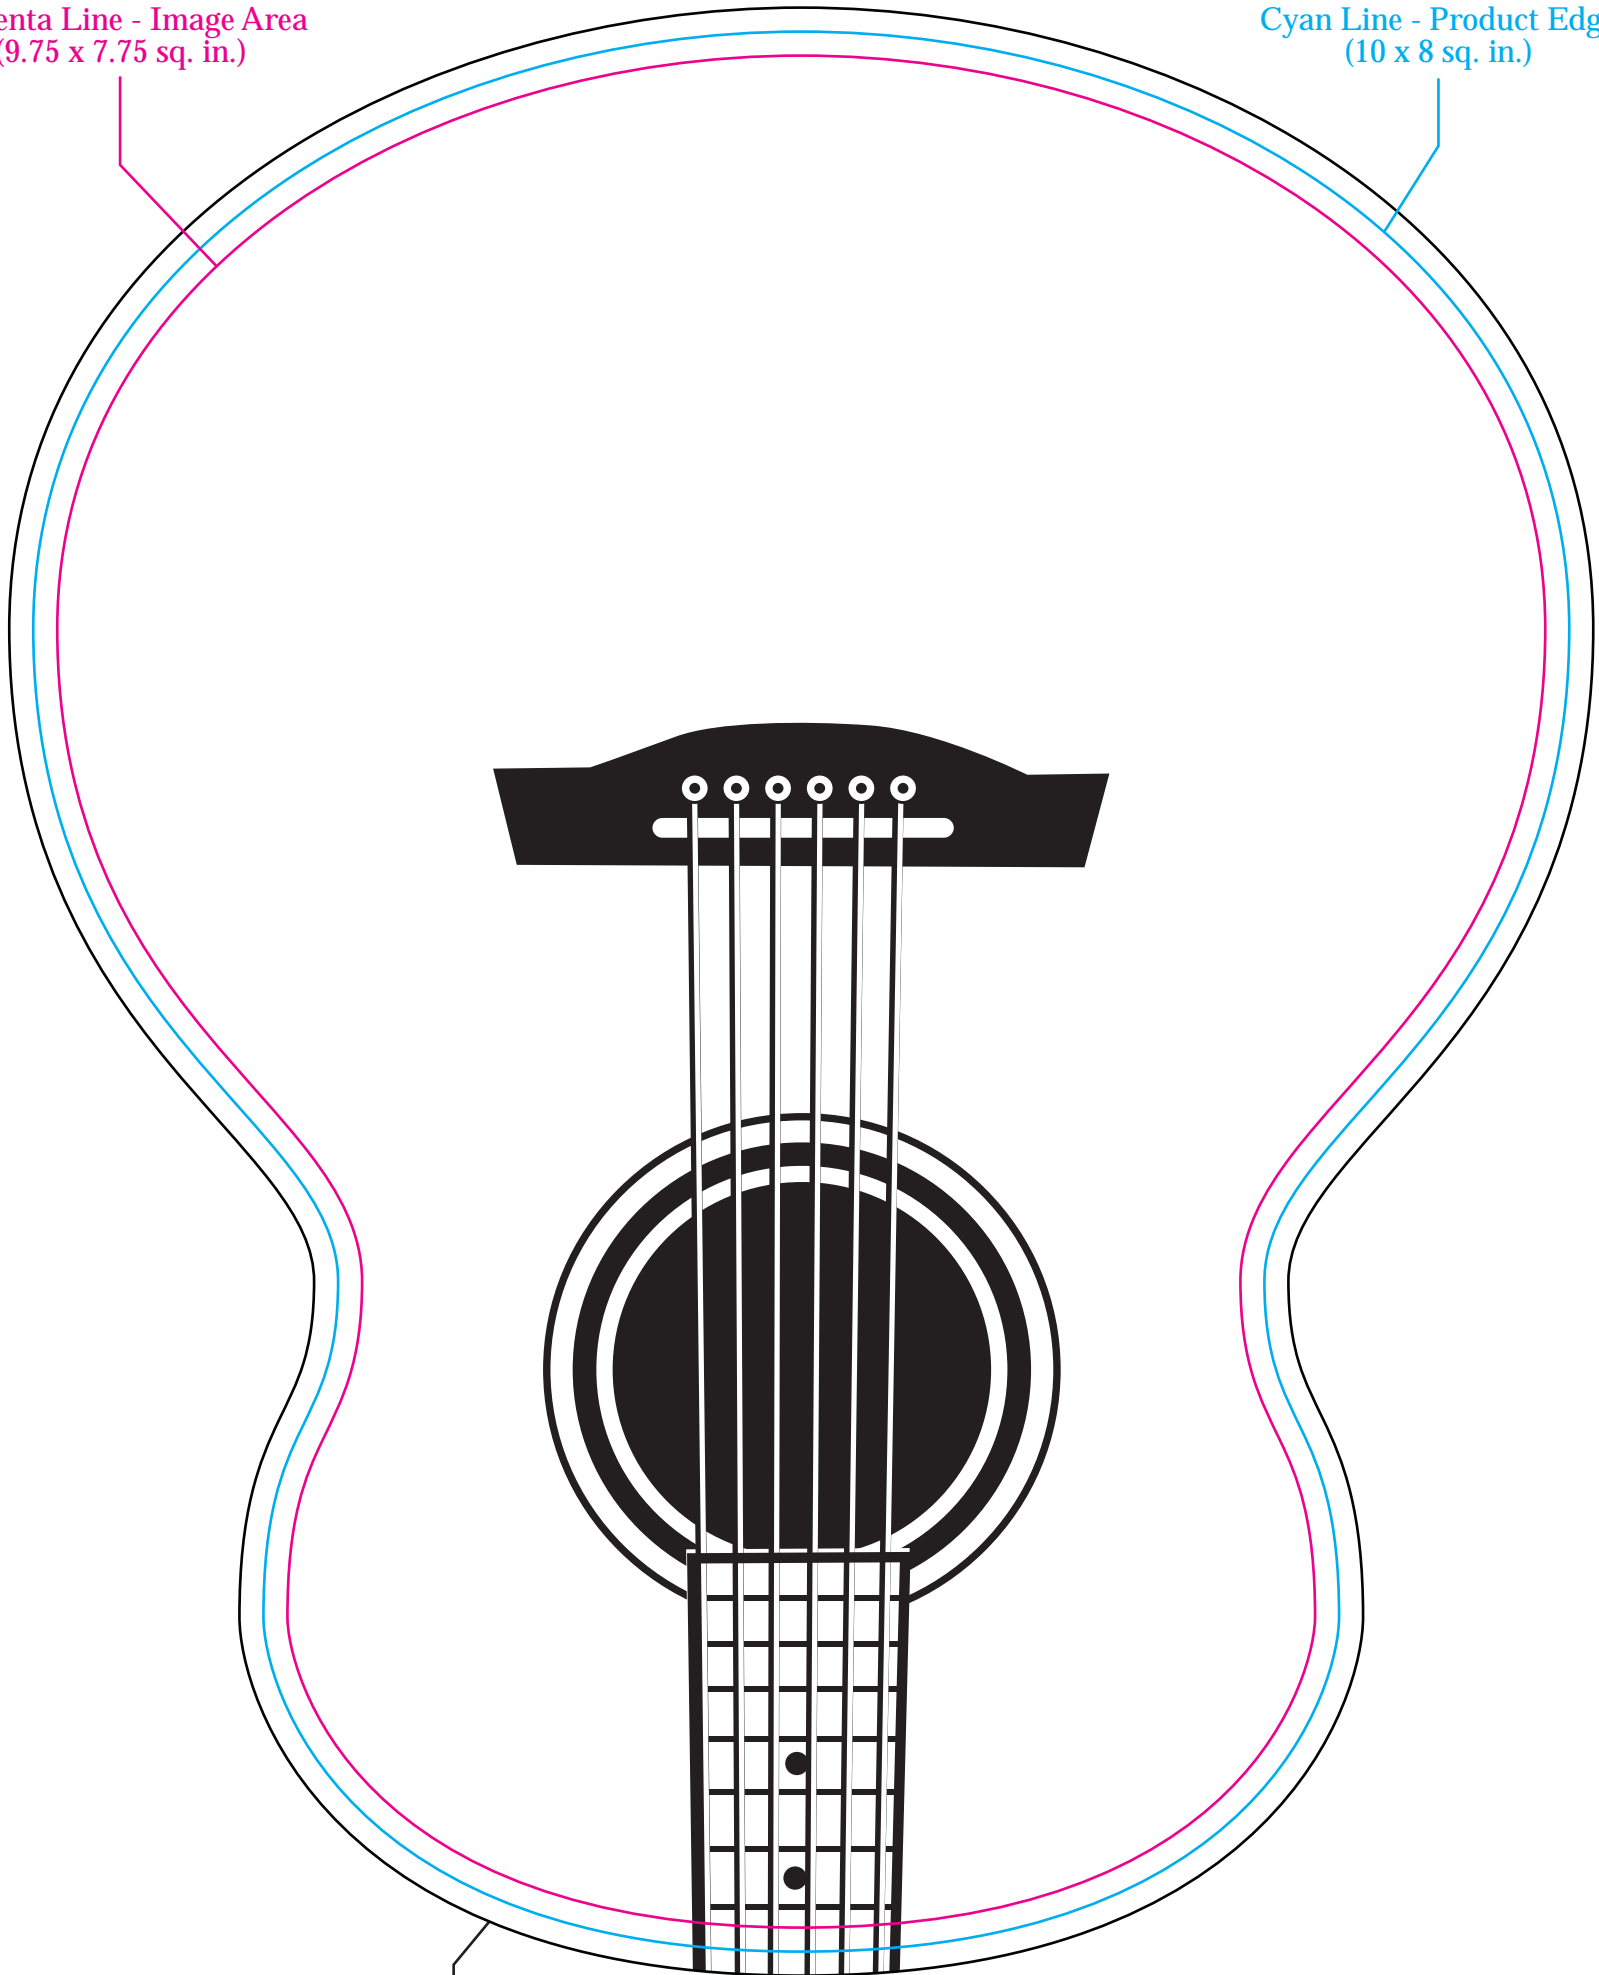

MB-8536 - Guitar Memoboard Template - (8" W x 10" H)

Magenta Line - Image Area
(9.75 x 7.75 sq. in.)

Cyan Line - Product Edge
(10 x 8 sq. in.)

Black Line - Maximum Bleed
(10.25 x 8.25 sq. in.)

**PENS DO NOT COME ATTACHED TO THE MEMO BOARD.
USE THIS PEN ART AS A SIZE REFERENCE.**