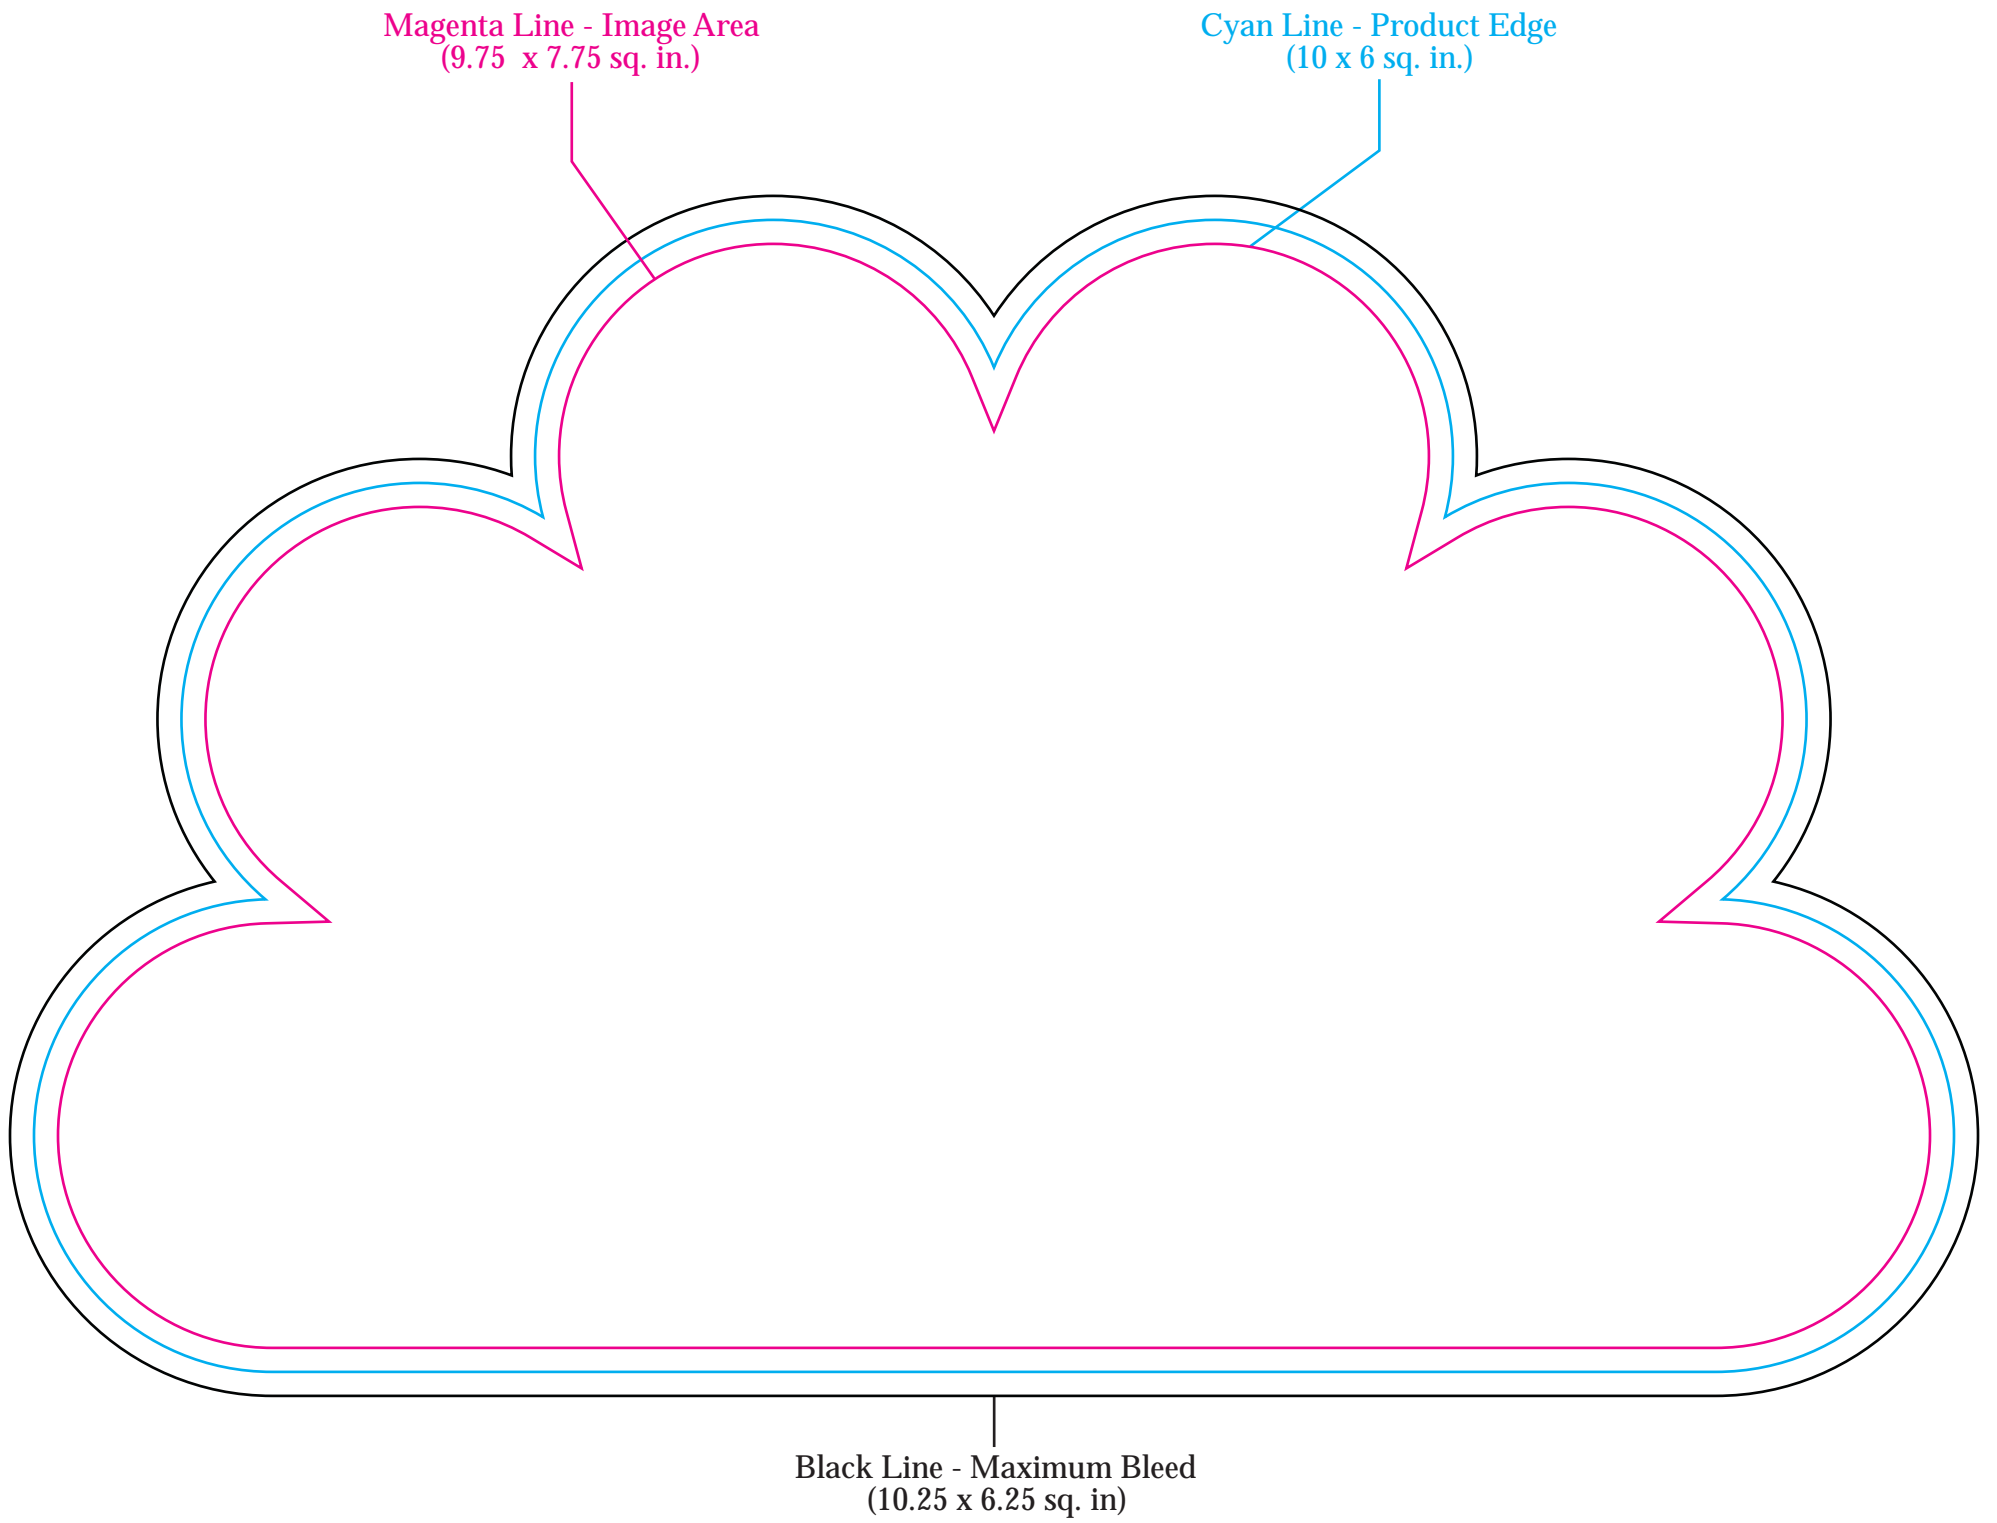

MB-8542 - Peacock Memoboard Template - (10" W x 6" H)

Magenta Line - Image Area
(9.75 x 7.75 sq. in.)

Cyan Line - Product Edge
(10 x 6 sq. in.)

**PENS DO NOT COME ATTACHED TO THE MEMO BOARD.
USE THIS PEN ART AS A SIZE REFERENCE.**