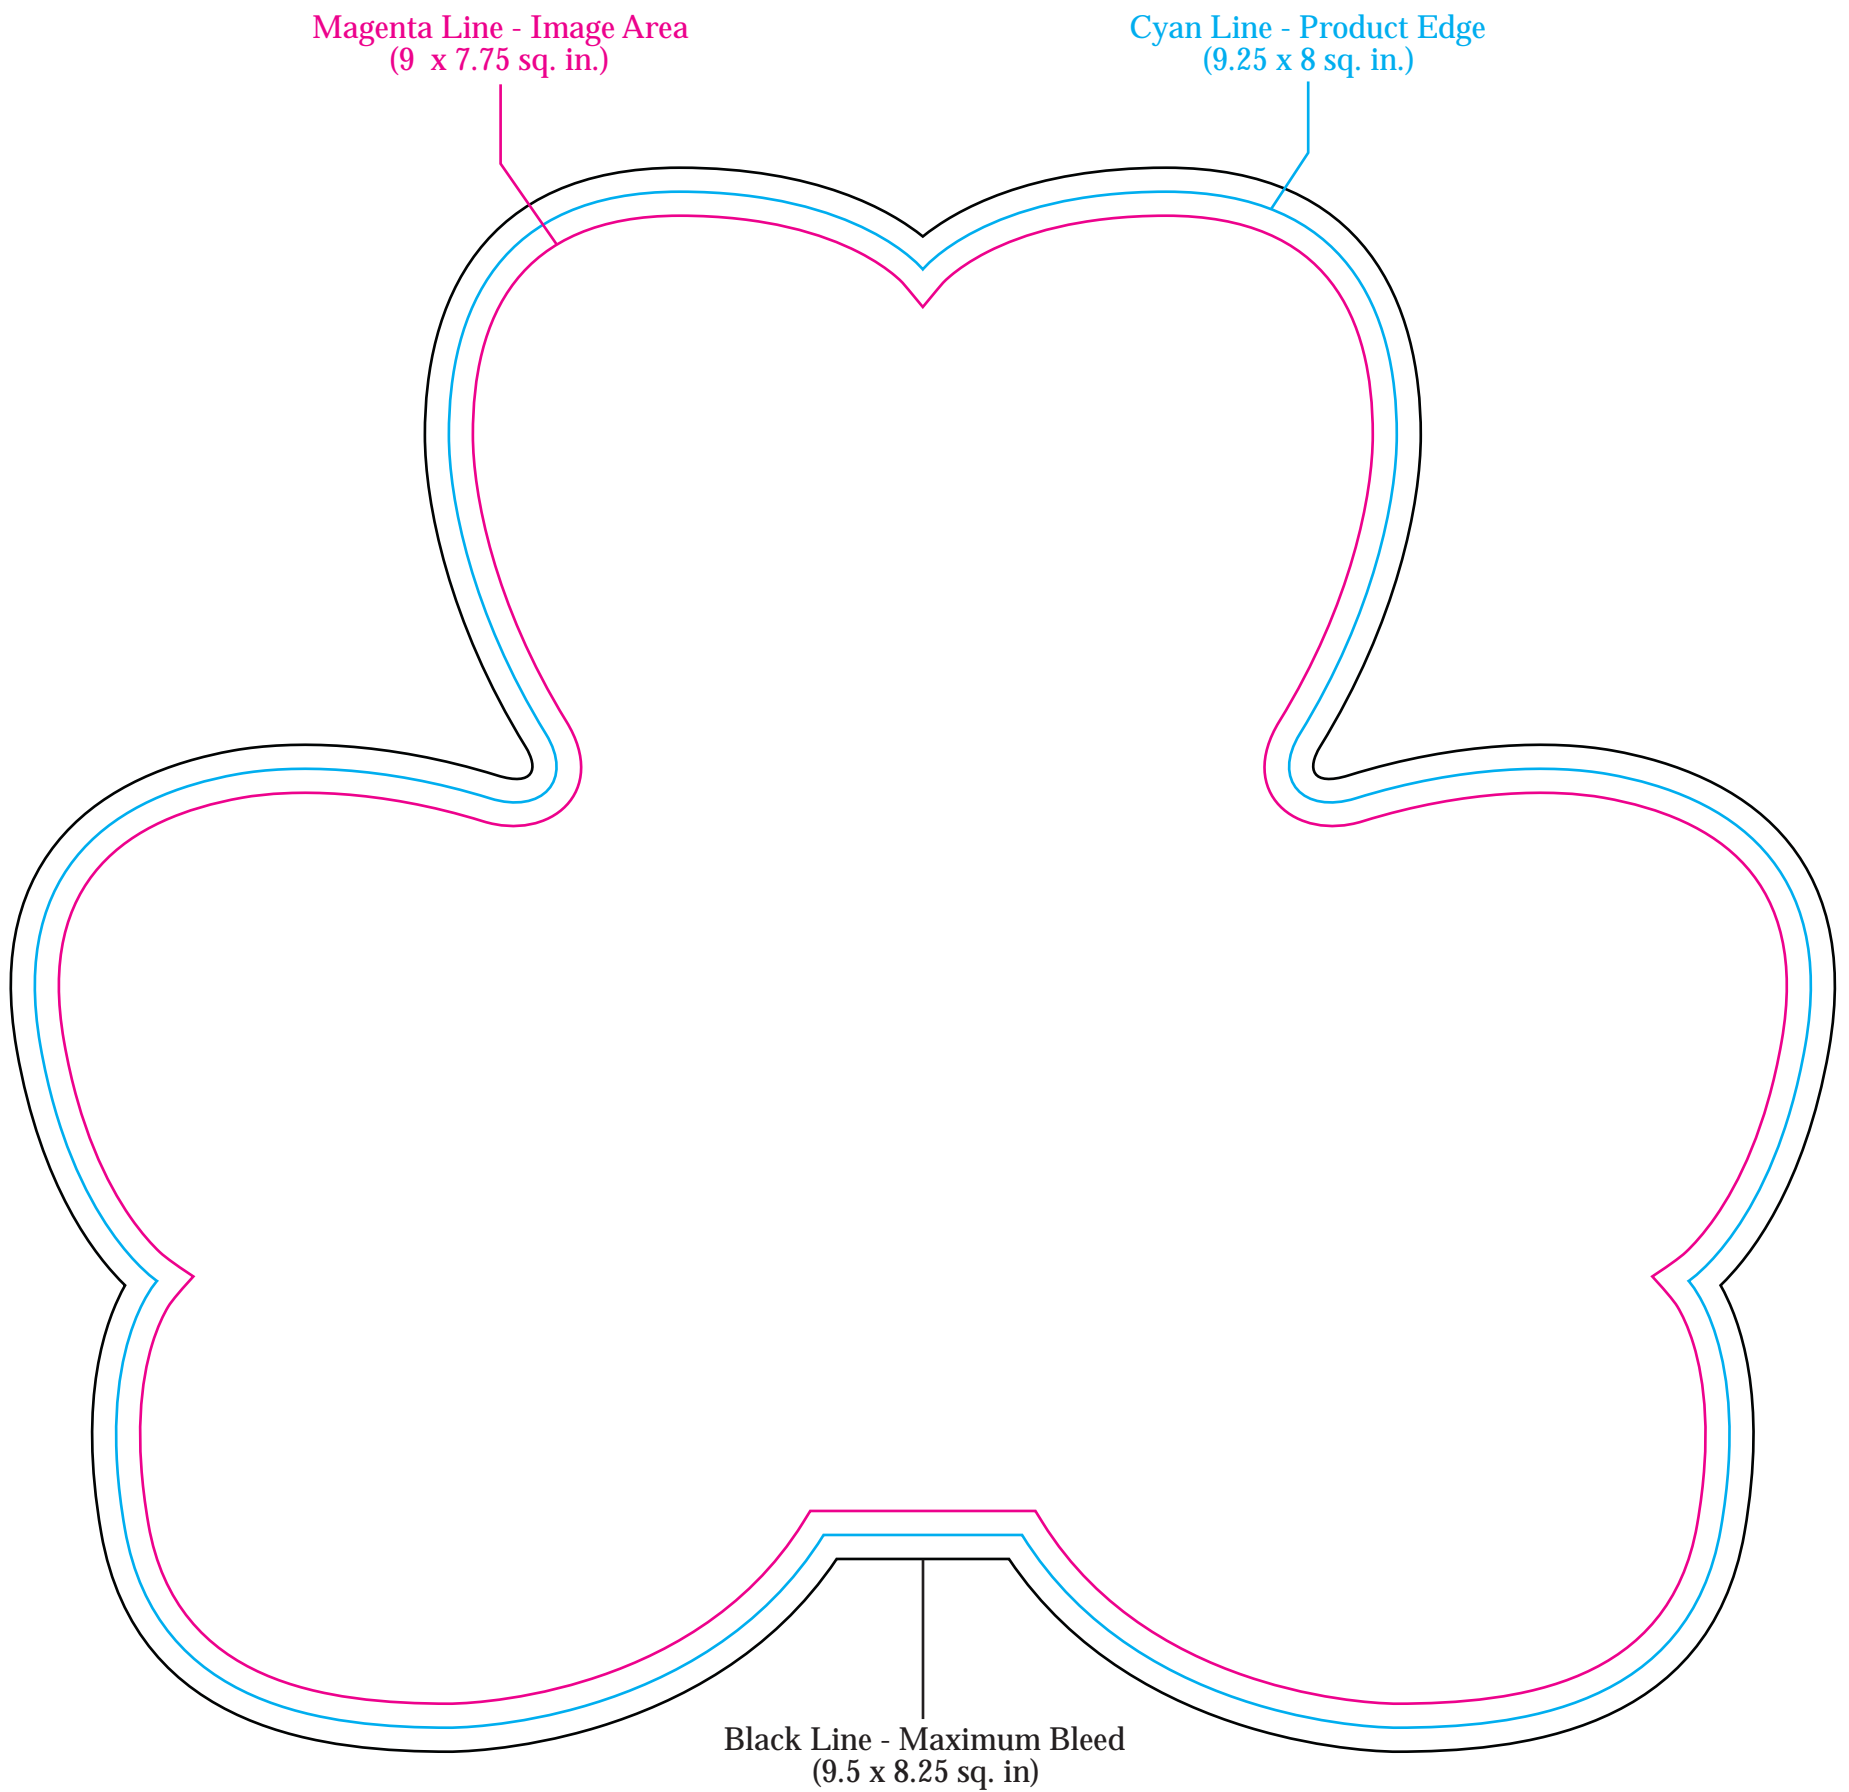

MB-8545 - Clover Memo Board Template - (8" W x 9.25" H)

**PENS DO NOT COME ATTACHED TO THE MEMO BOARD.
USE THIS PEN ART AS A SIZE REFERENCE.**