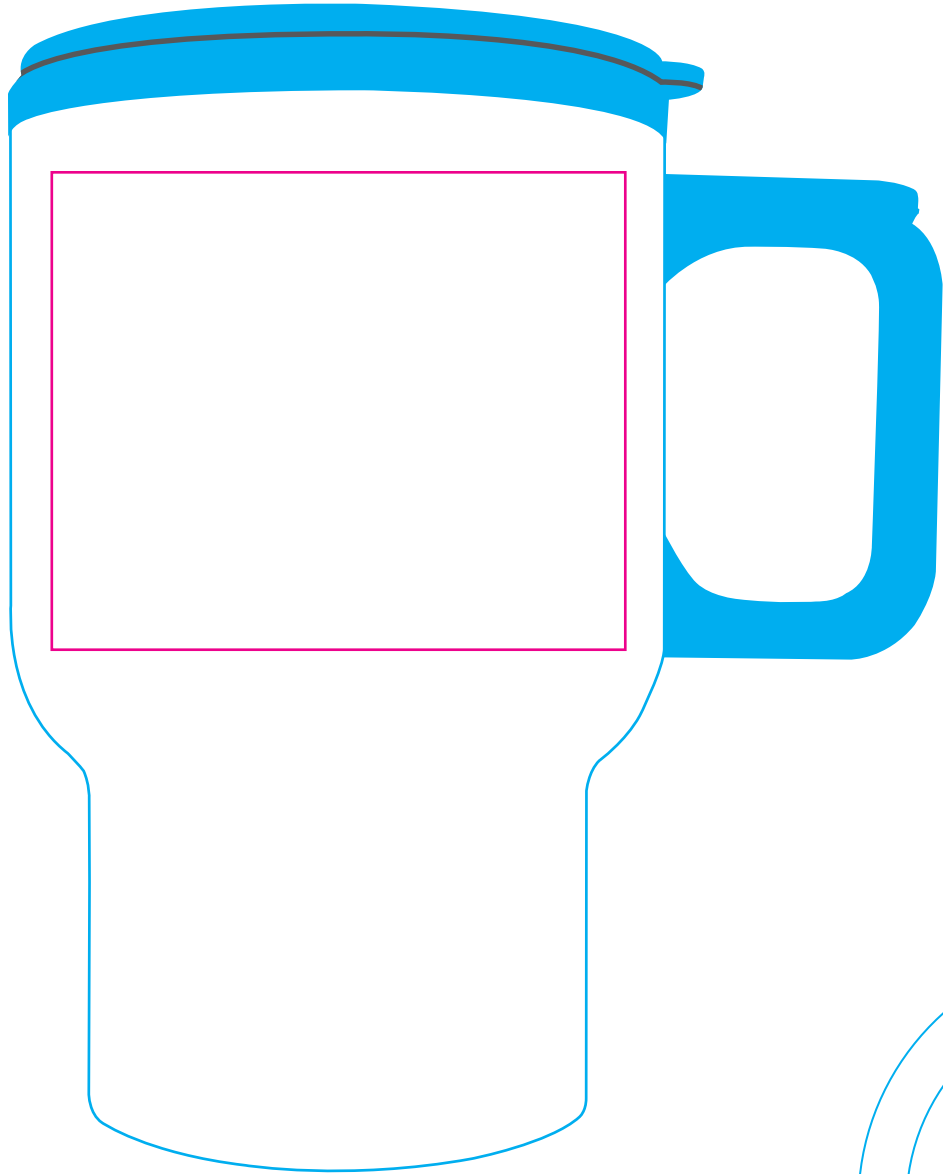

MG-101

SIDE

SIDE 1

SIDE 2

Aerial
view

Cyan Line - MG-101 Stainless Steel Travel Mugs (5.75 H X 3.5 D)
Magenta Line - Sides Imprint Area (3" W X 2.5" H)
NOTE: Only 1 imprint color for this item.

00000000
000000

SILKSCREEN