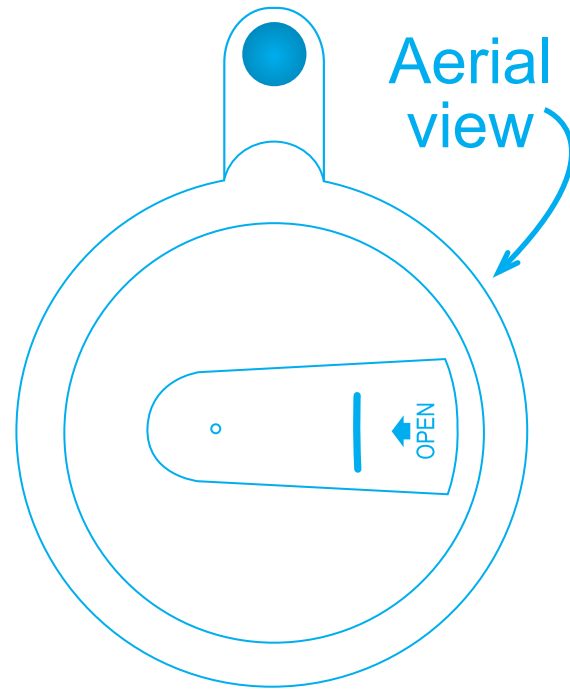

MG-101

SIDE

SIDE 1

SIDE 2

Aerial
view

Cyan Line - MG-101 Stainless Steel Travel Mugs (5.75 H X 3.5 D)
Magenta Line - Sides Imprint Area (3" W X 2.5" H)
NOTE: Only 1 imprint color for this item.

00000000
000000