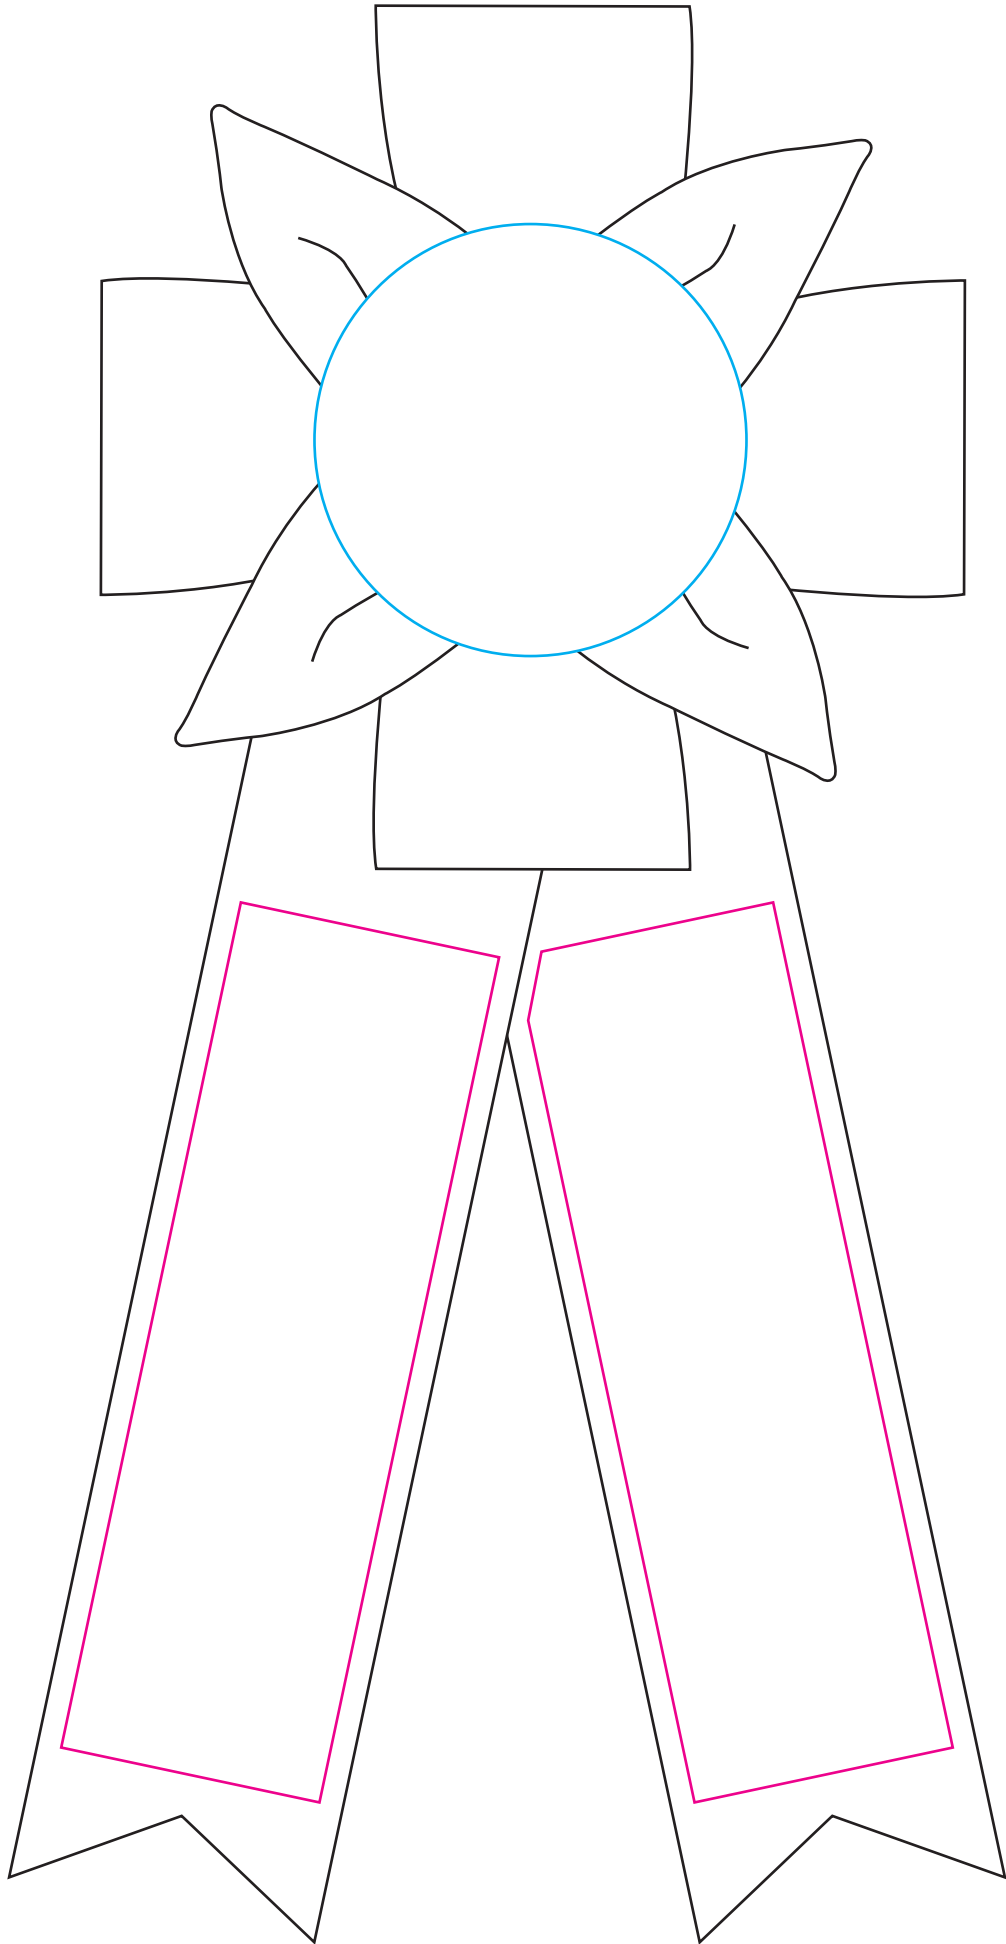

R2F-4510LR

Buton Size = 2.25" Rd.

Magenta Line - Imprint Area 1.375 W x 4.5 H

000000

0000

Item Number	Rosette Size	Total Length
R2F-4510LR	4.5"	10"
Description		
Two streamer 1-5/8" angled		