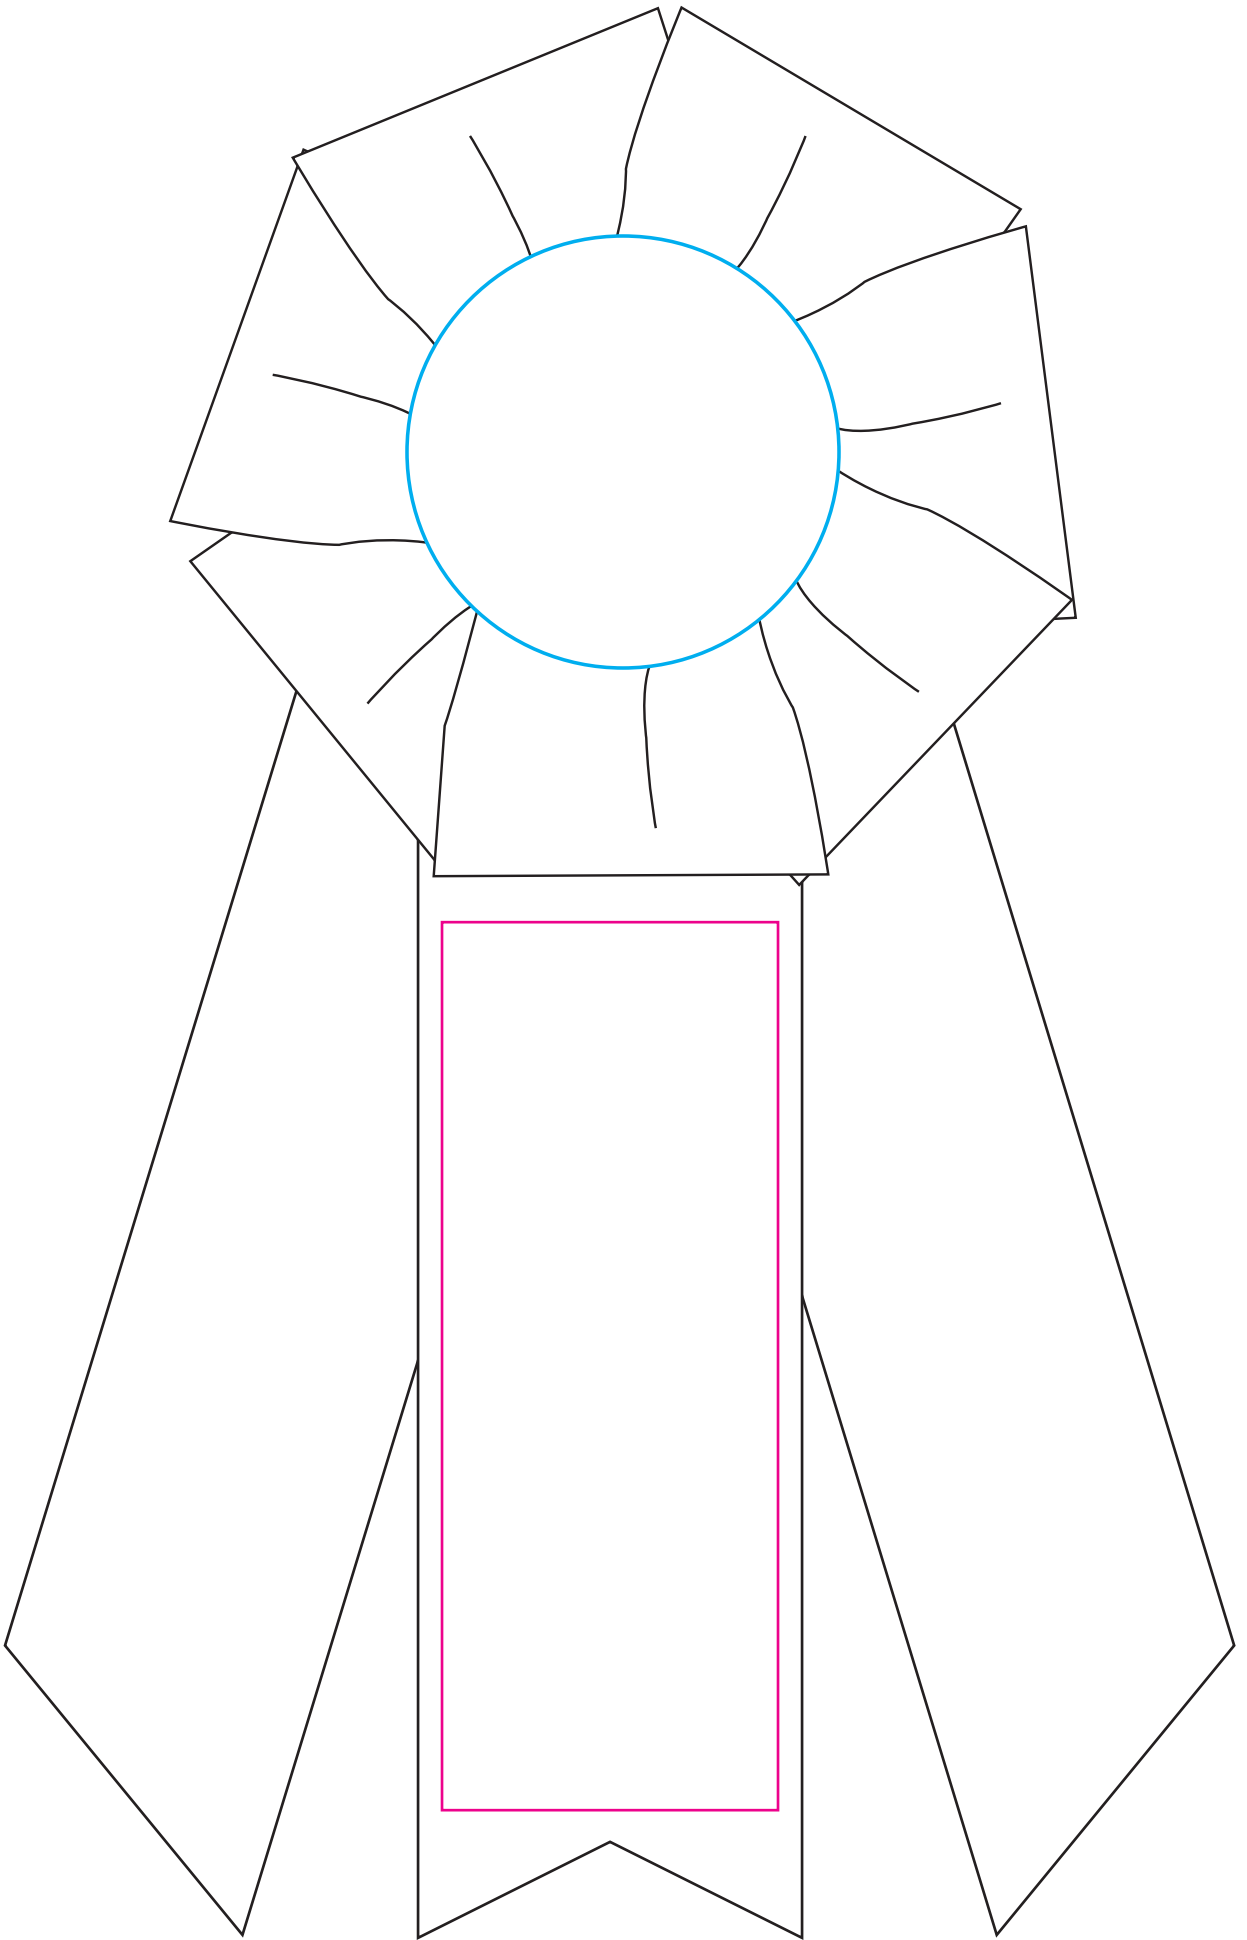

RFF-45103

Buton Size = 2.25" Rd.

Magenta Line - Imprint Area 1.75 W x 4.625 H

000000

0000

Item Number	Rosette Size	Total Length
RFF-45103	4.5"	10"
Description		
Three streamer 2" middle dovetail & 1-5/8" sides angled		