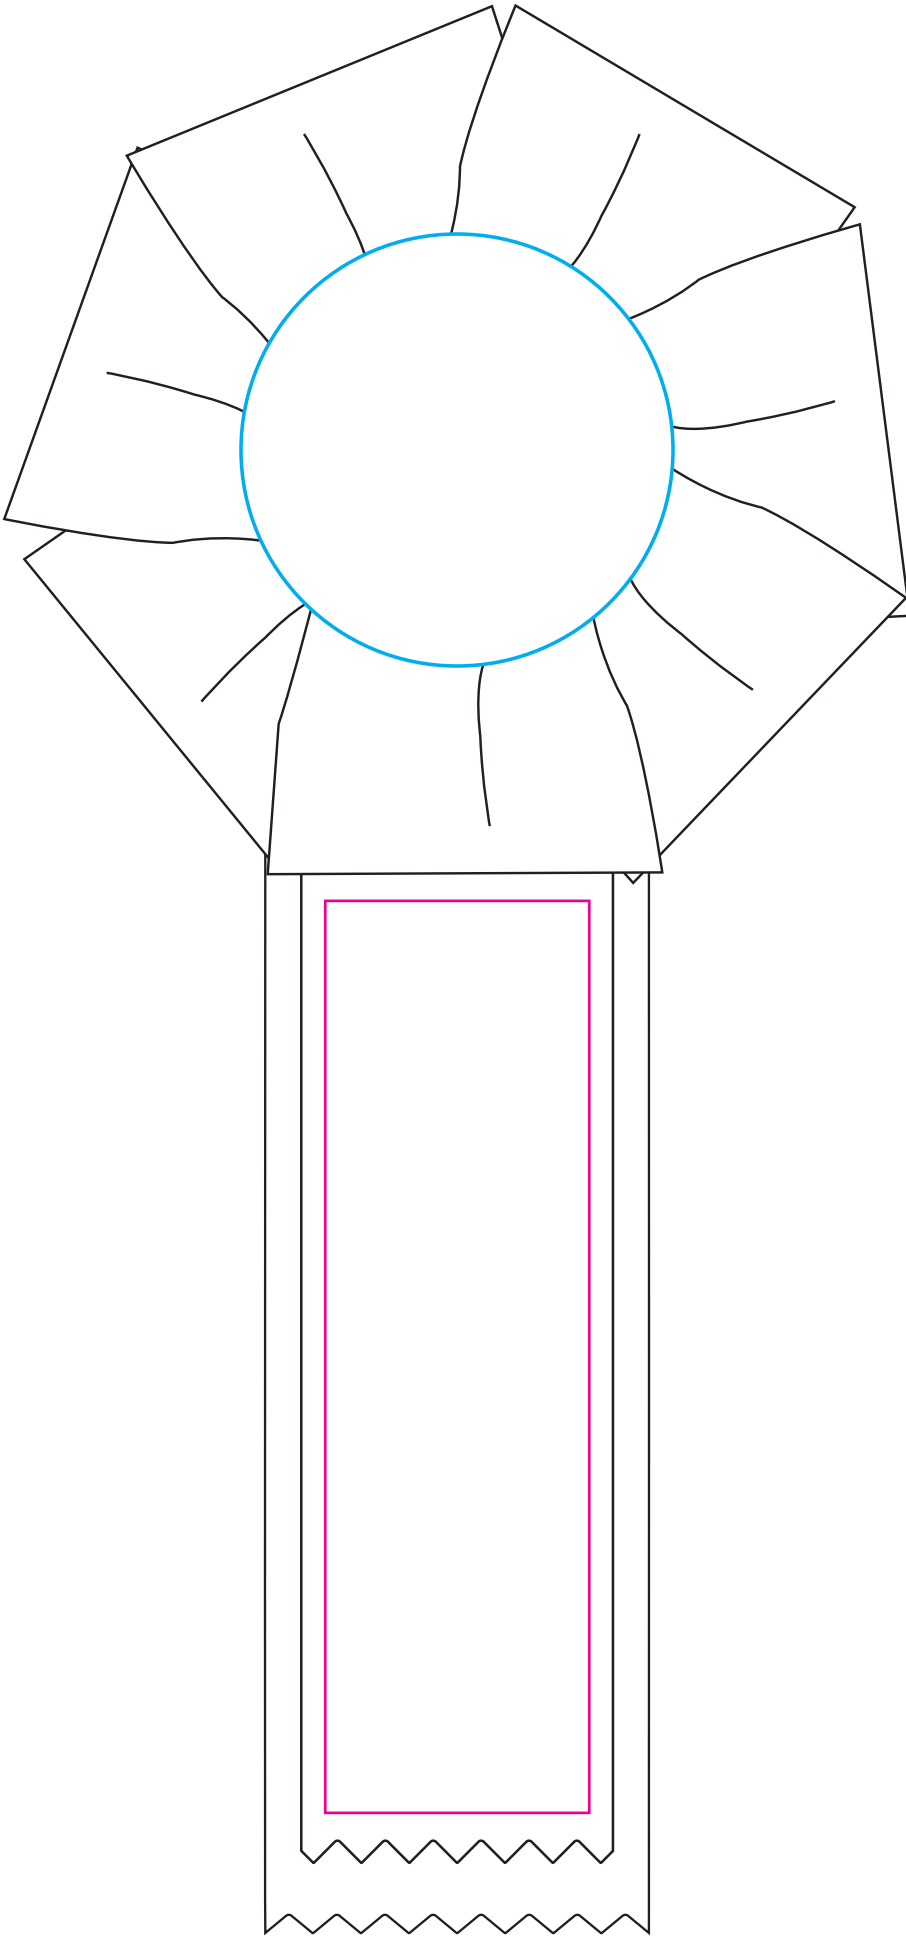

RFF-4510M2

Buton Size = 2.25" Rd.

Magenta Line - Imprint Area 1.375 W x 4.75 H

000000

0000

Item Number	Rosette Size	Total Length
RFF-4510M2	4.5"	10"
Description		
Two streamer overlapped 2" & 1-5/8" pinked		