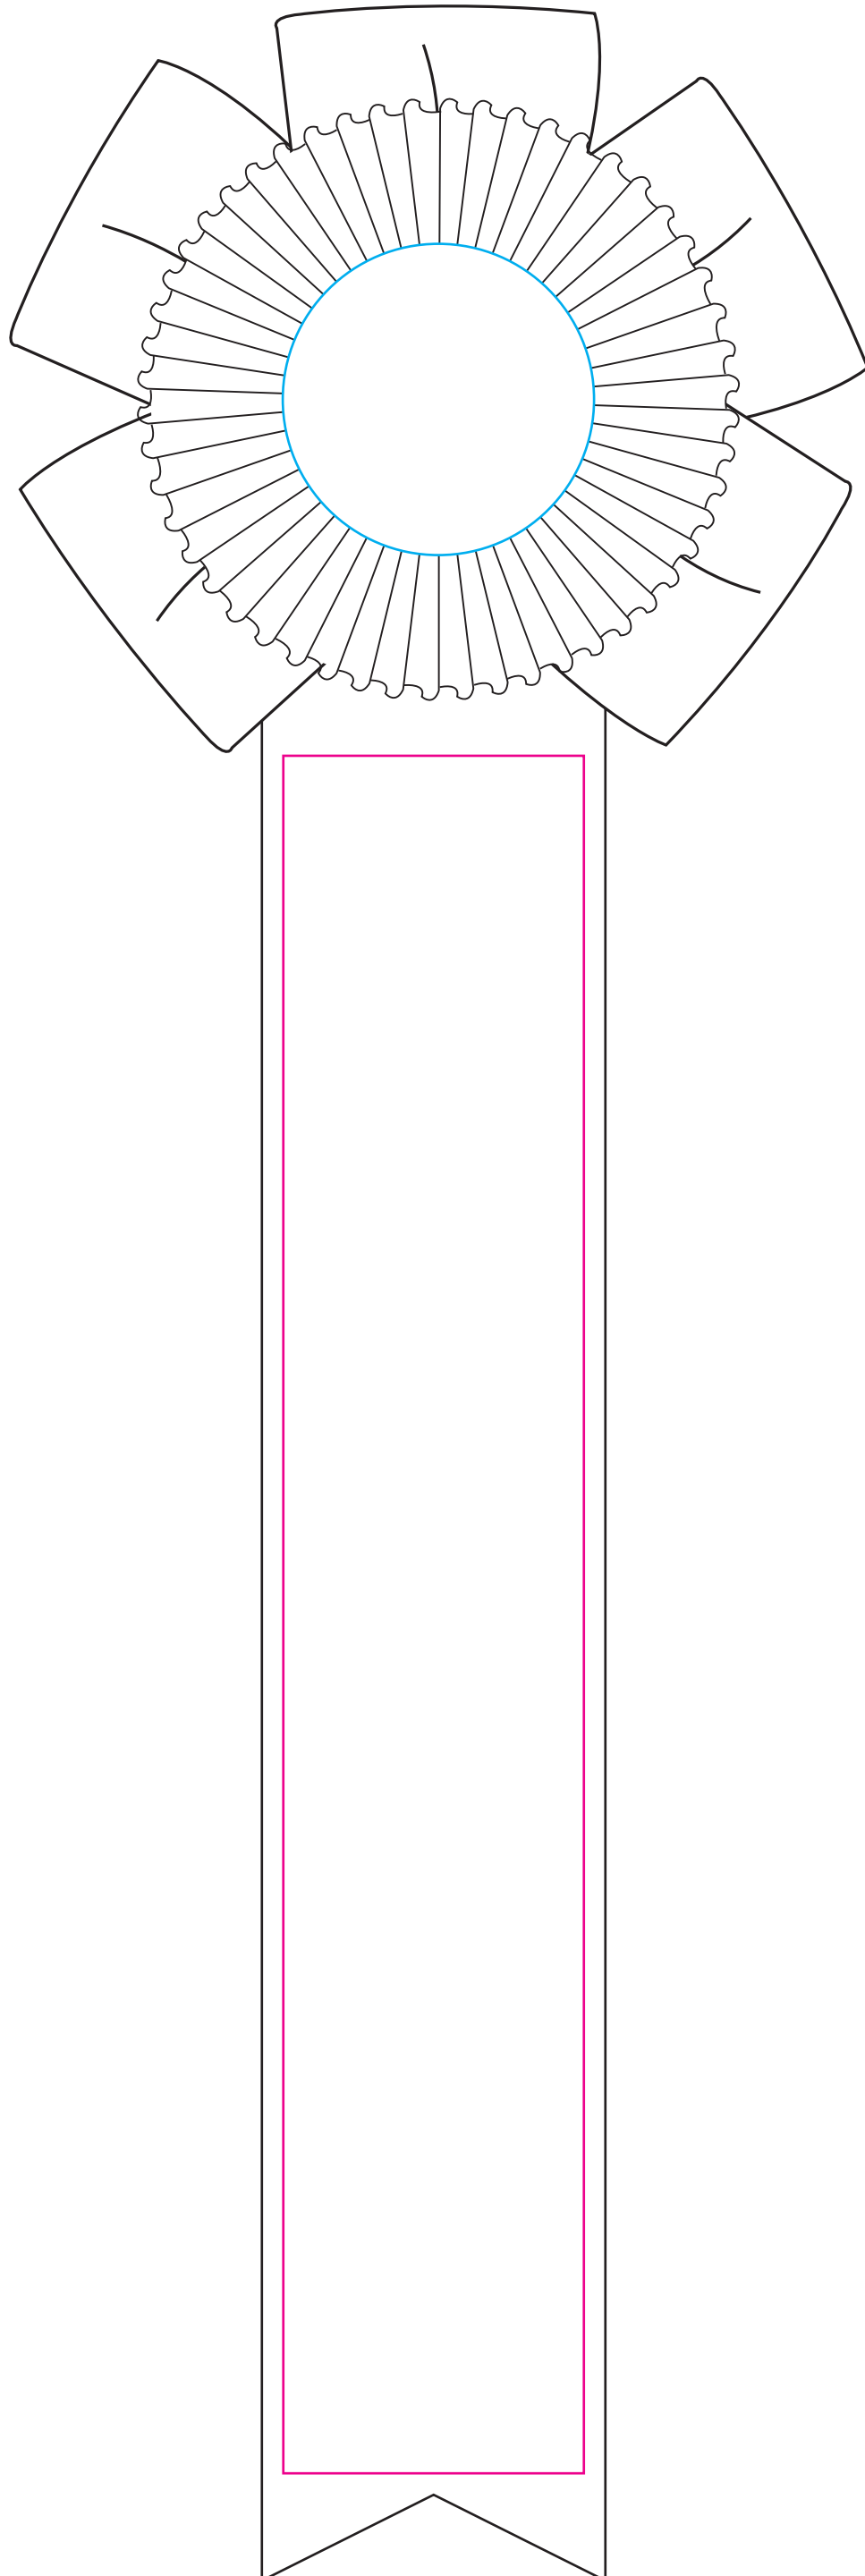

# ROF-515M

Item Number	Rosette Size	Total Length
ROF-515M	5"	15"
Description		
One Streamer 2" dovetaile		