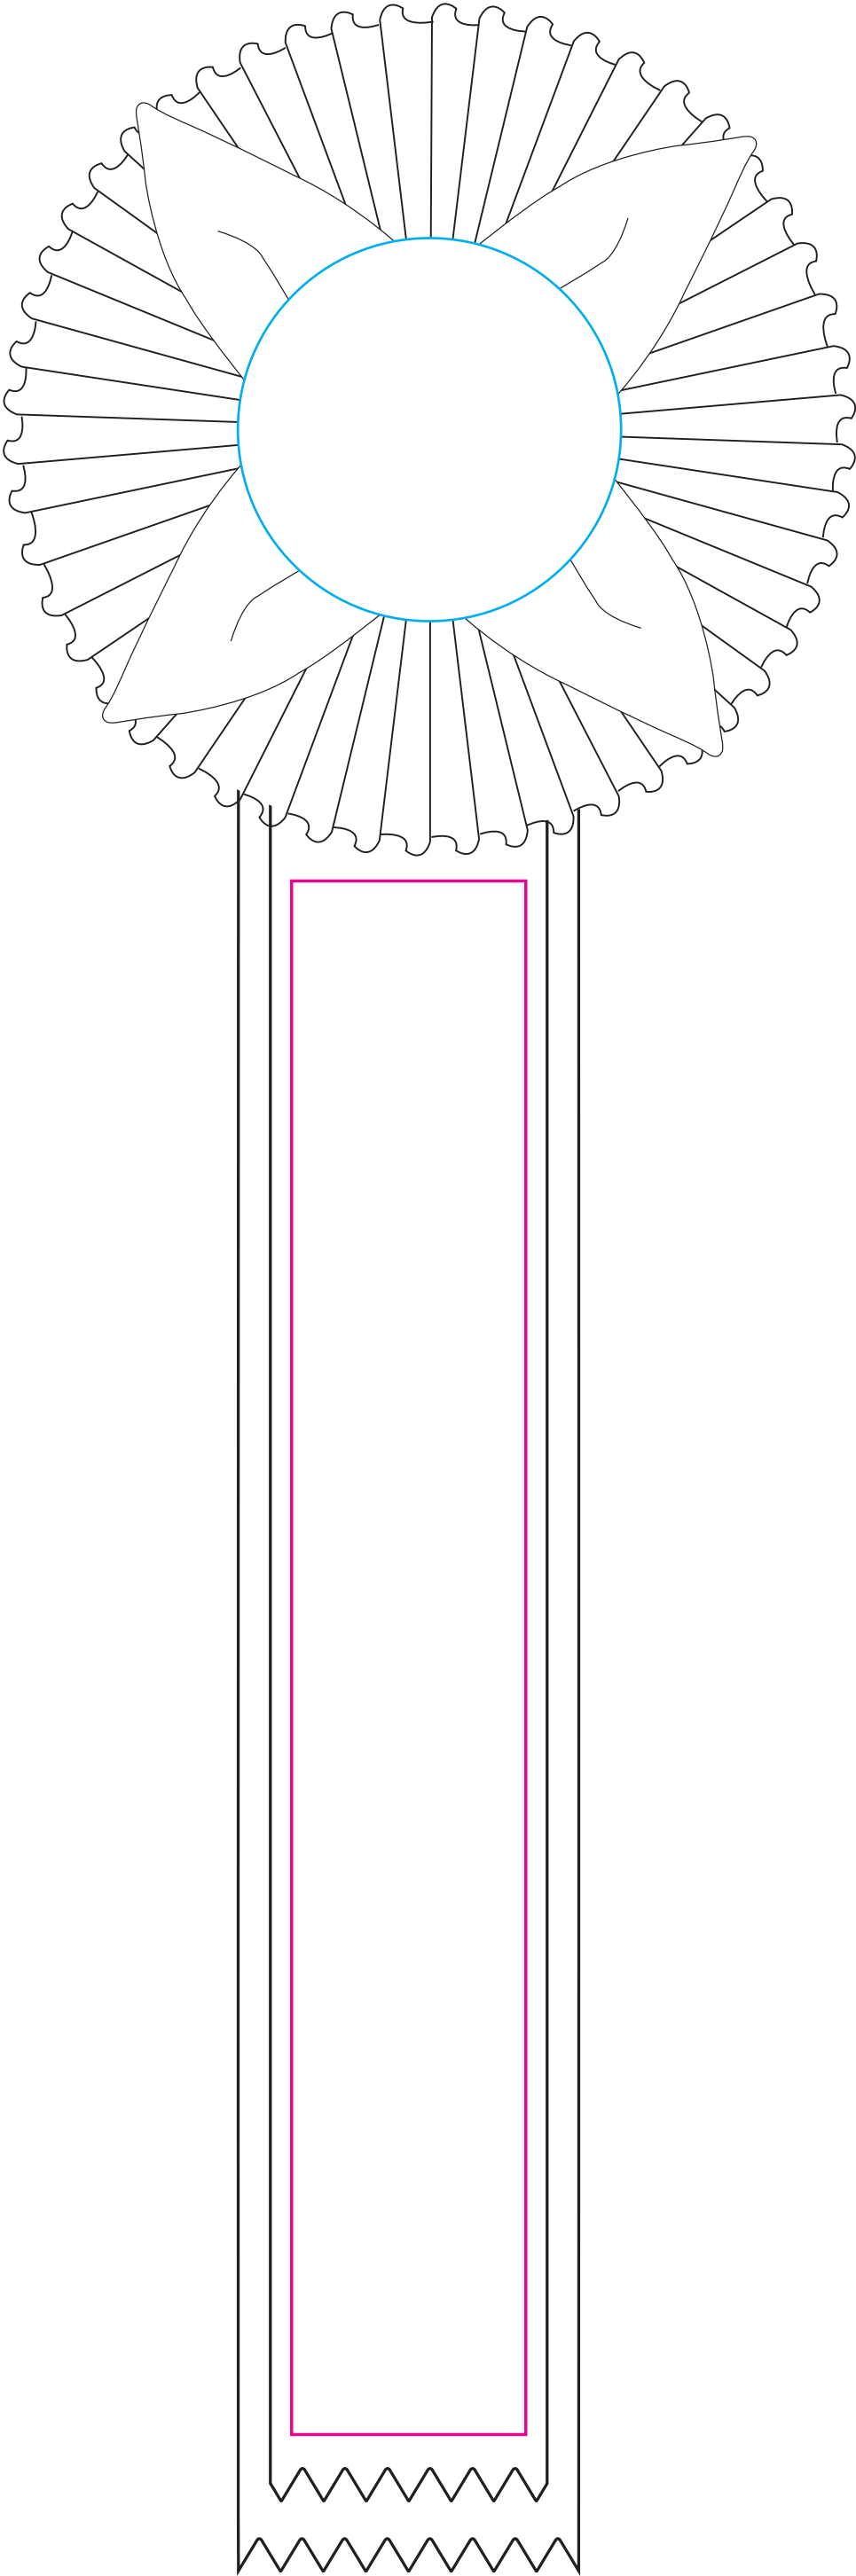

ROF-515M2

Buton Size = 2.25" Rd.

Magenta Line - Imprint Area 1.375 W x 9.125 H

000000
0000

Item Number	Rosette Size	Total Length
ROF-515M2	5"	15"
Description		
Two streamer overlapped 2" & 1-5/8" pinked		