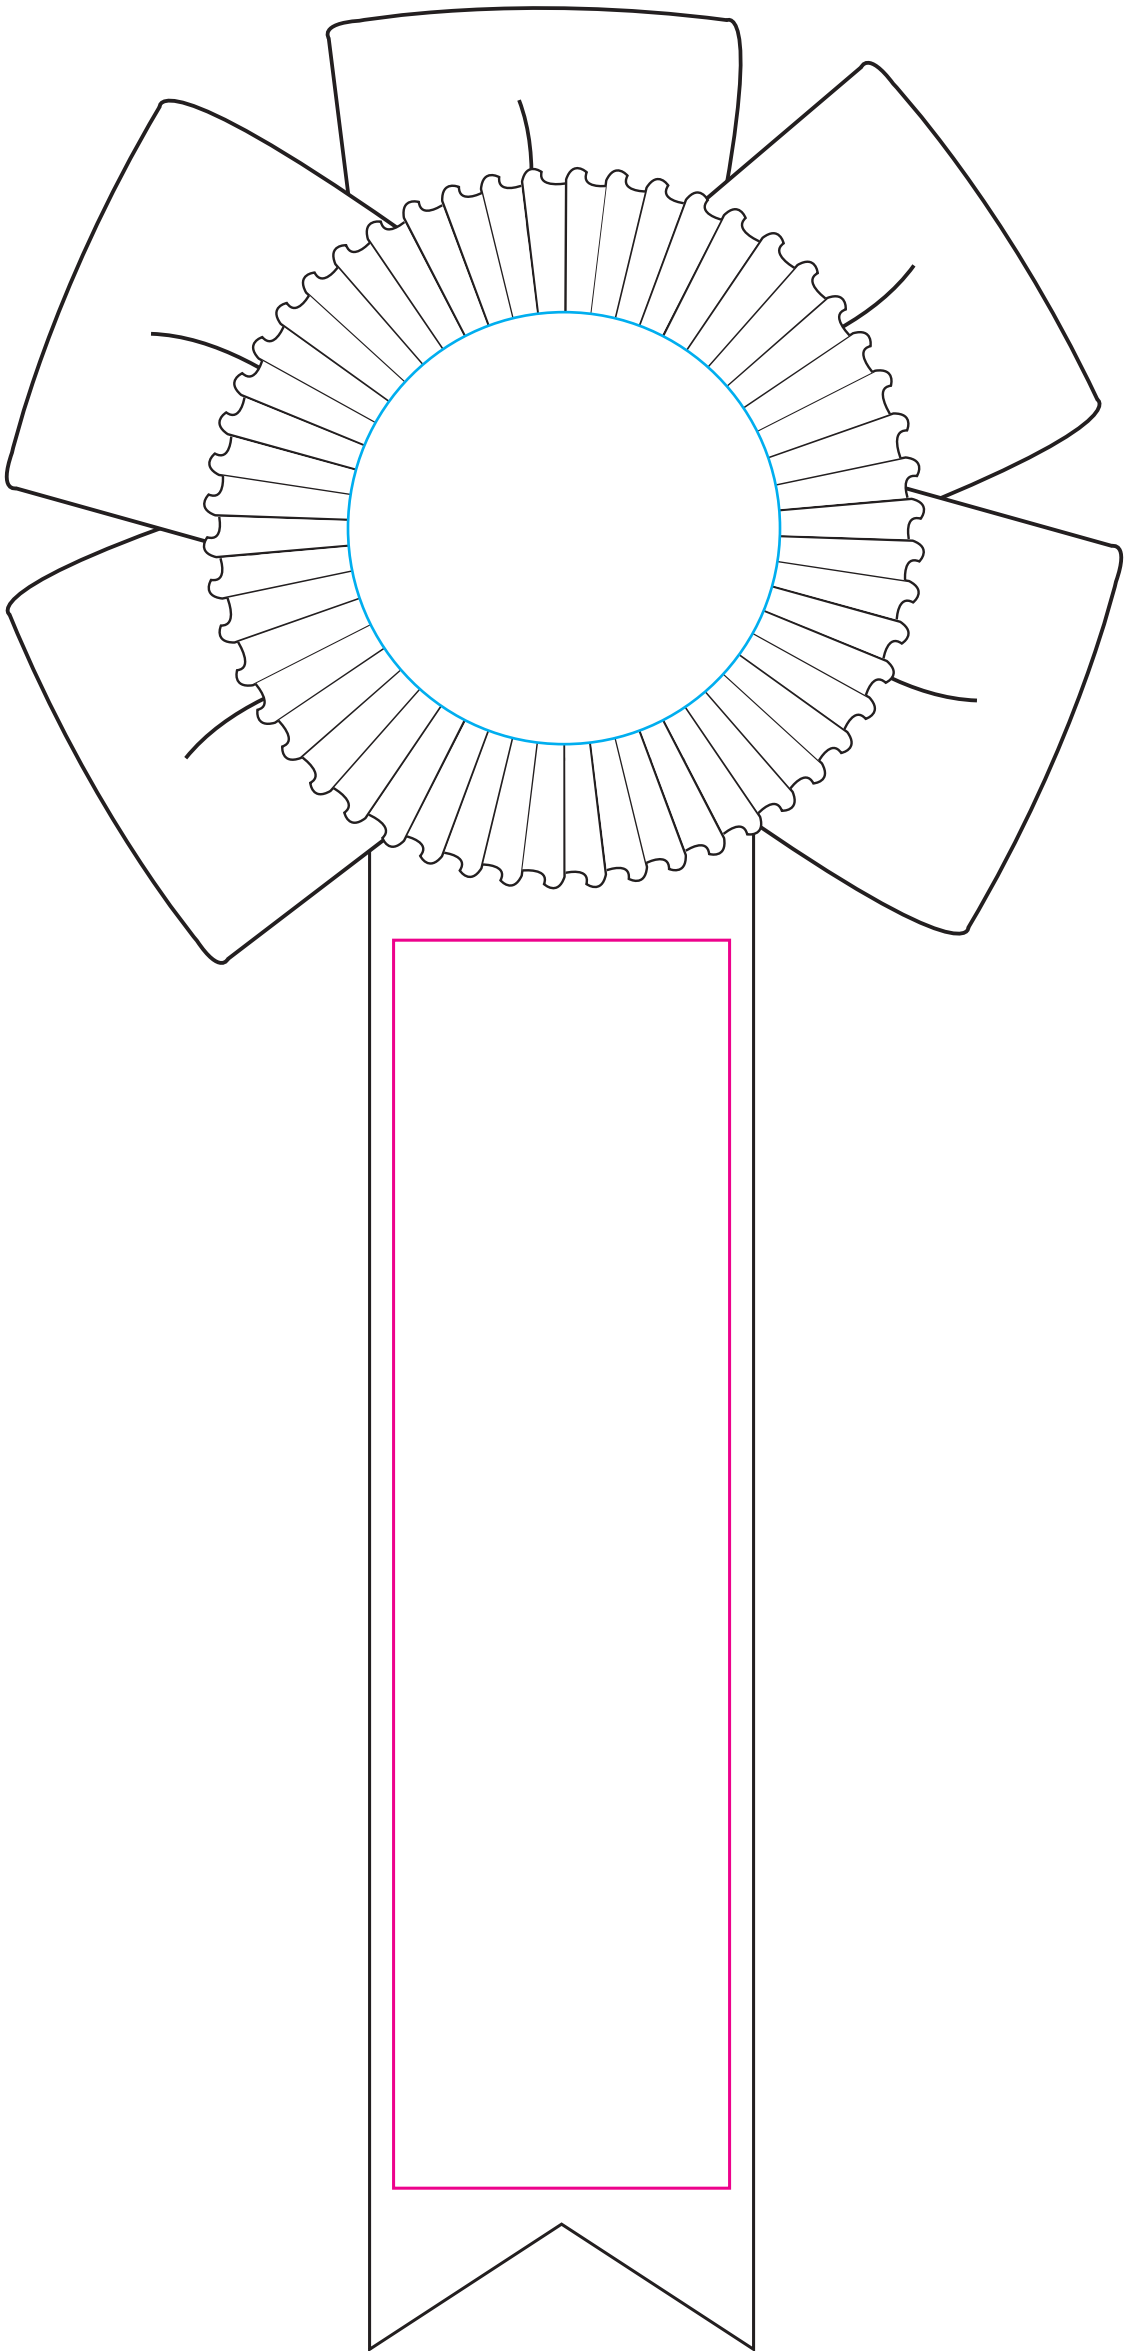

ROF-5512M

Buton Size = 2.25" Rd.

Magenta Line - Imprint Area 1.75 W x 6.5 H

000000

0000

Item Number	Rosette Size	Total Length
ROF-5512M	5-1/2"	12"
Description		
One streamer 2" dovetail		