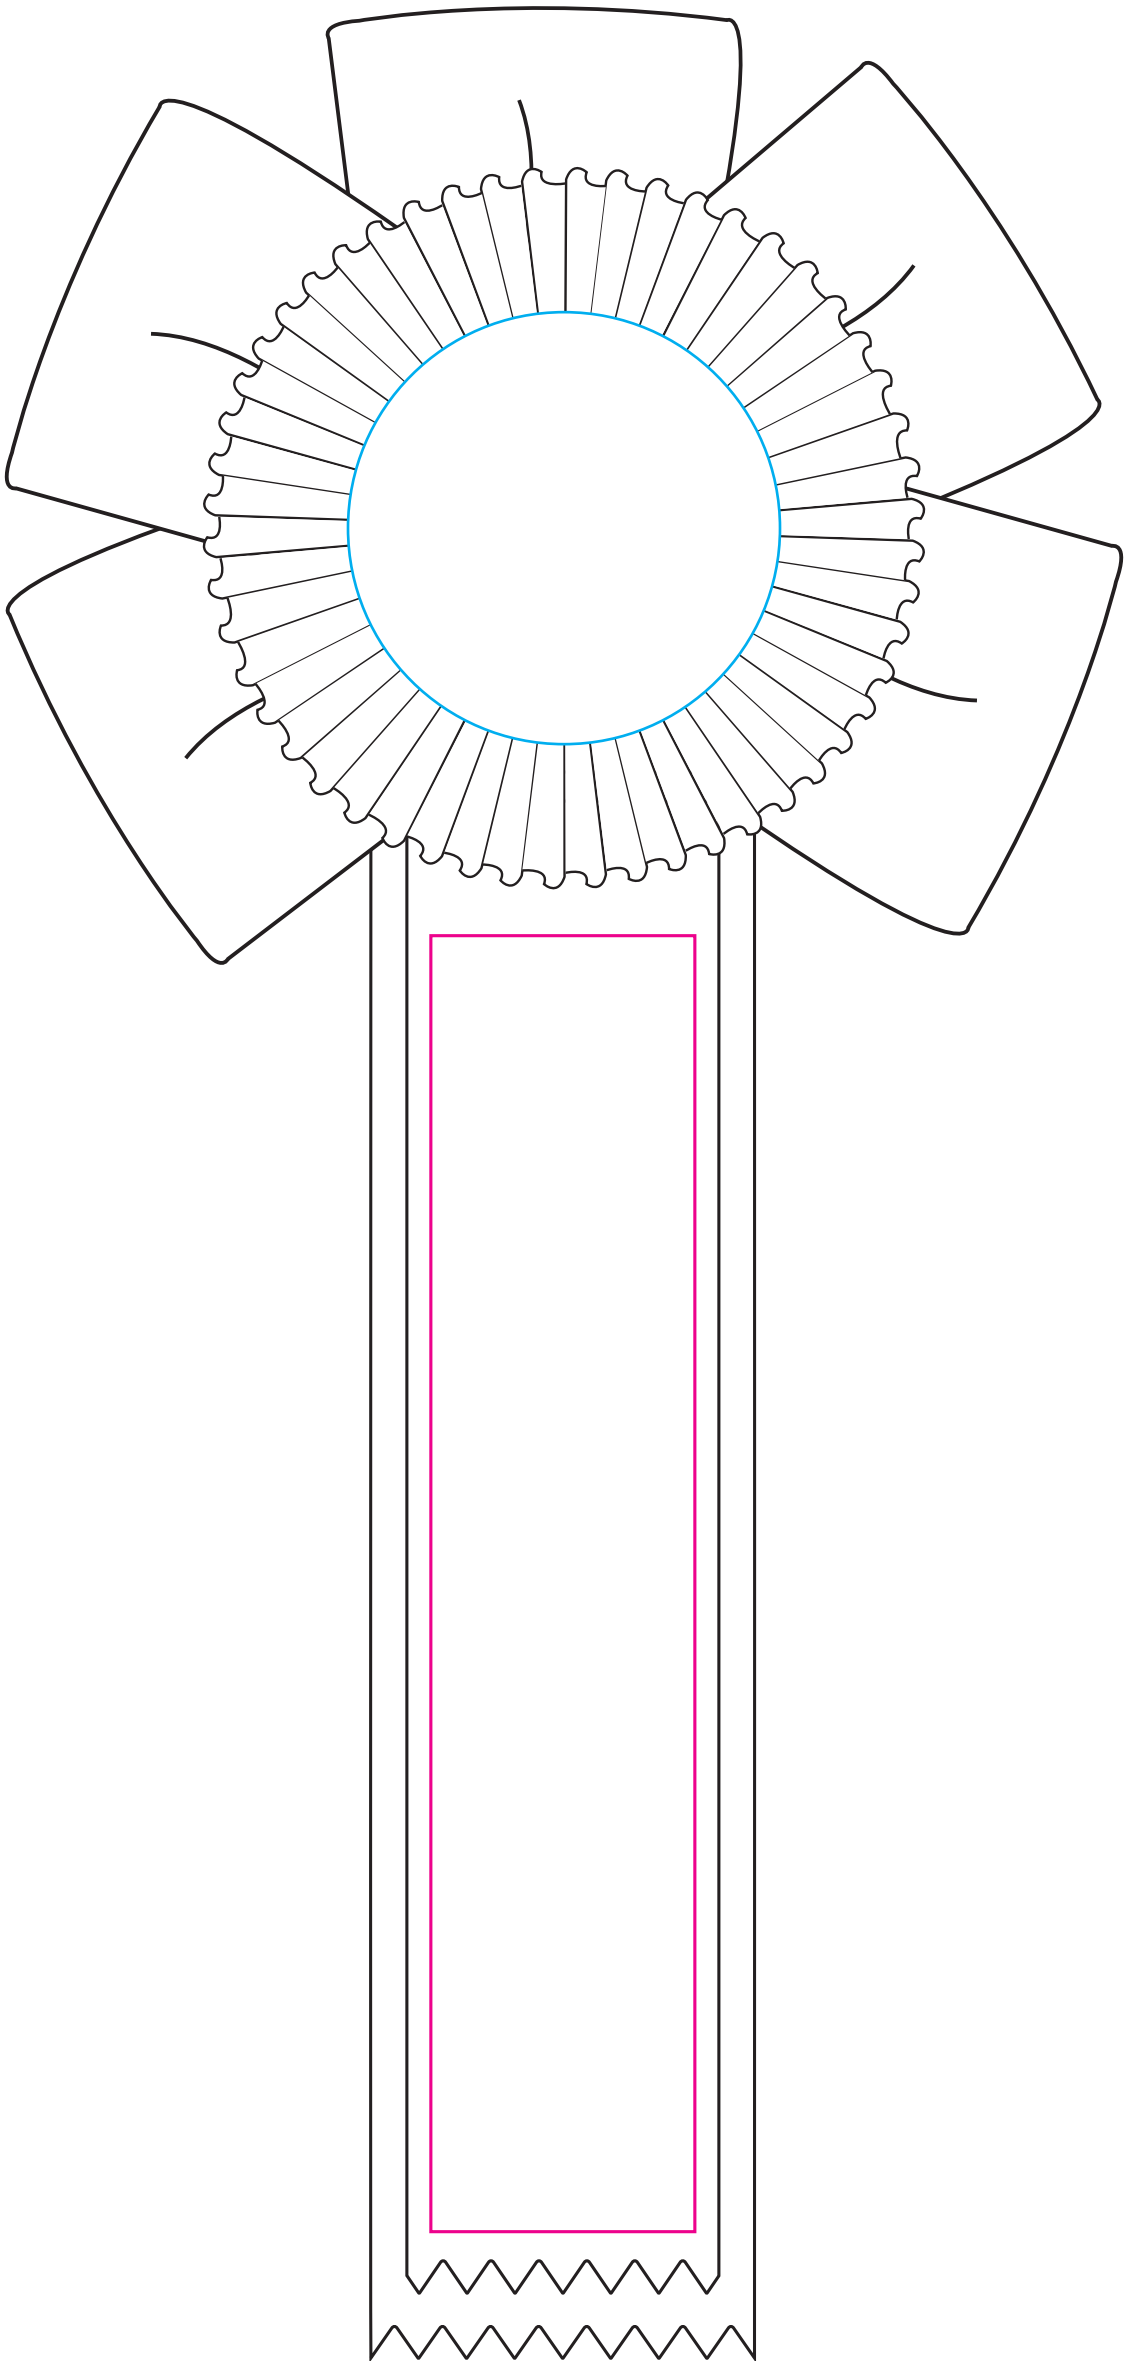

ROF-5512M2

Buton Size = 2.25" Rd.

Magenta Line - Imprint Area 1.375 W x 6.75 H

000000

0000

Item Number	Rosette Size	Total Length
ROF-5512M2	5-1/2"	12"
Description		
Two streamer overlapped 2" & 1-5/8" pinked		