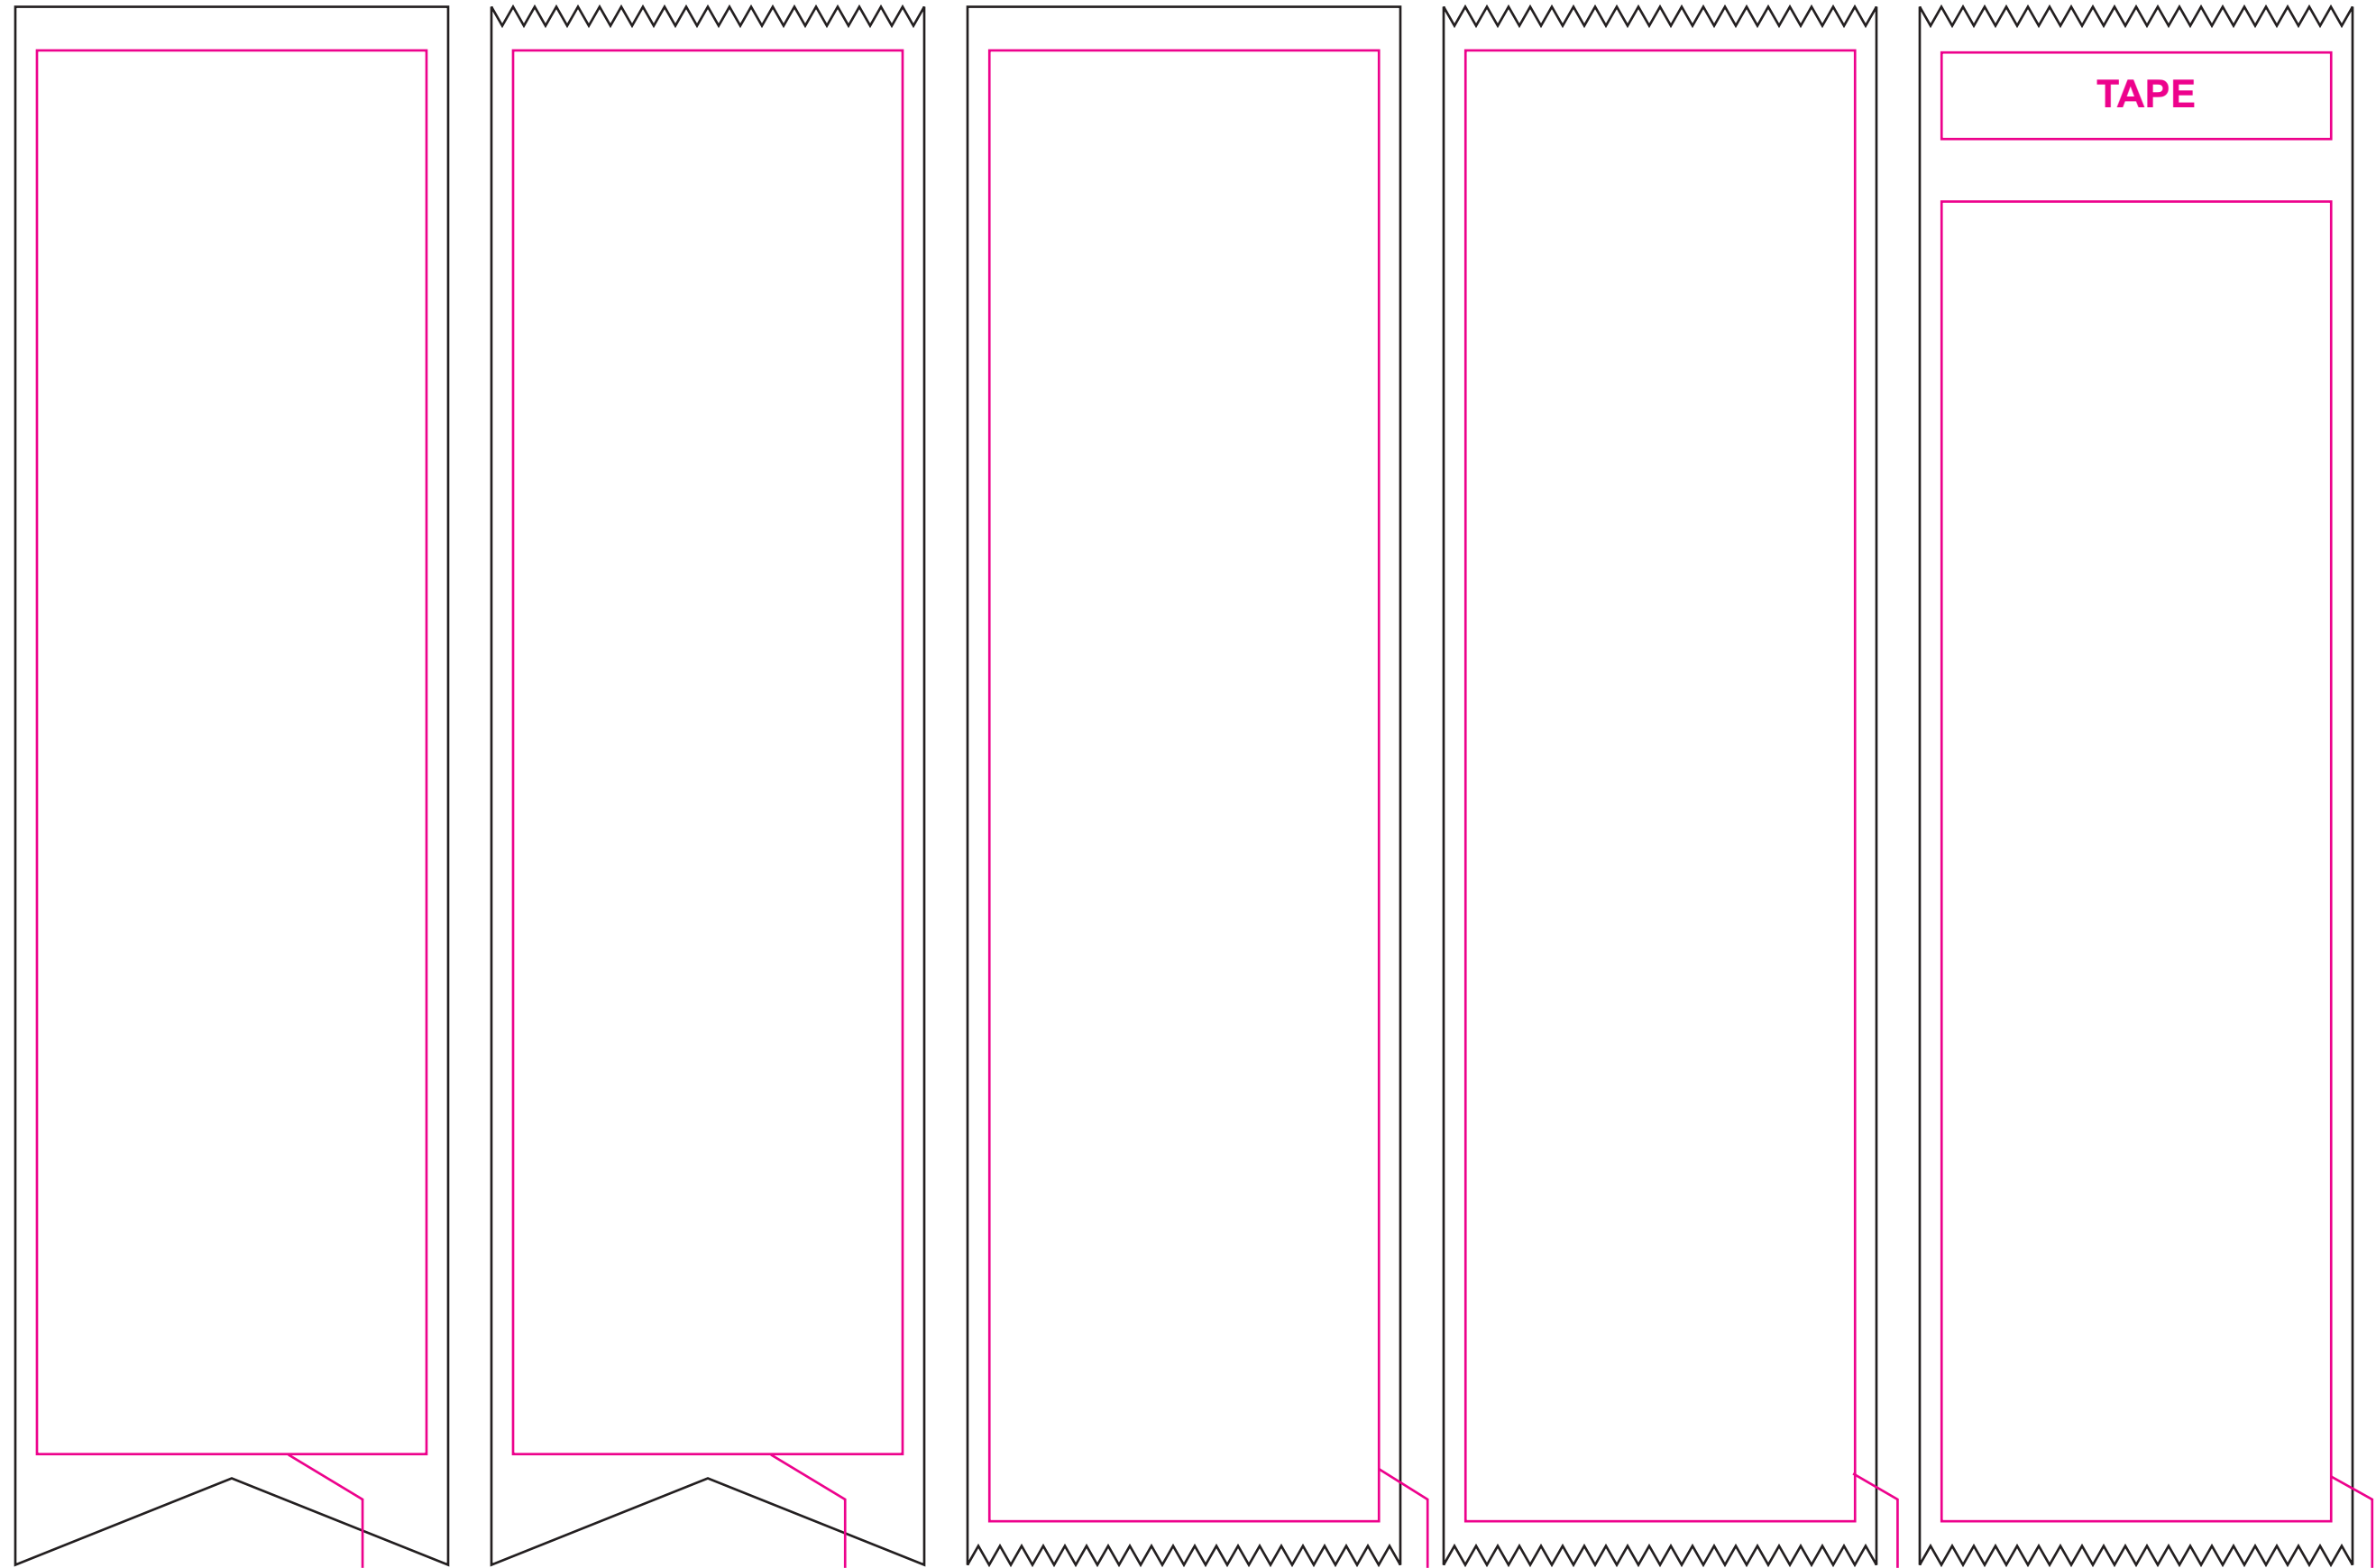

RP-21209 2.5" x 9" Premium Ribbon

MAGENTA LINE - Image Area
(2.264"W X 8.122"H)

MAGENTA LINE - Image Area
(2.264"W X 8.122"H)

MAGENTA LINE - Image Area
(2.264"W X 8.51"H)

MAGENTA LINE - Image Area
(2.264"W X 8.51"H)

MAGENTA LINE - Image Area
(2.264"W X 7.637"H)

000000