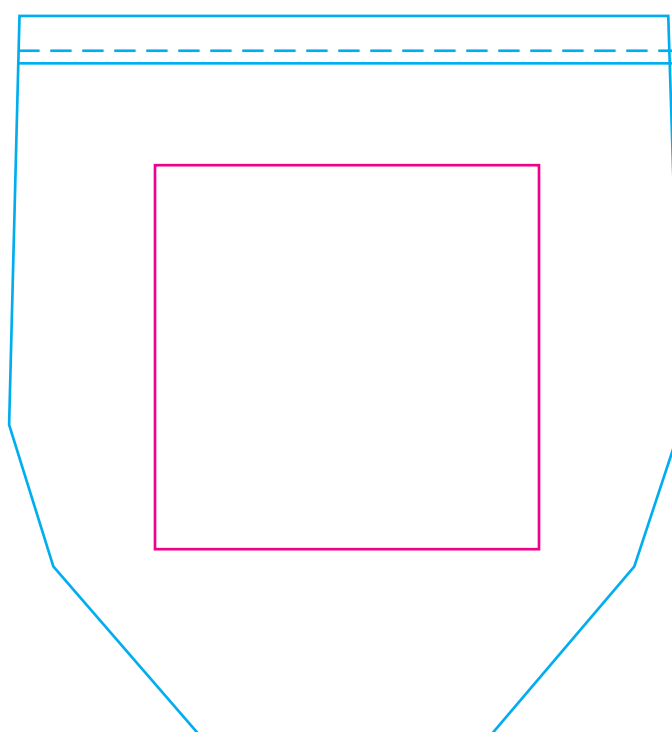

**Cyan Line - SL-1018 FLYING DISC (9.75" D)**  
**Magenta Line - IMPRINT AREA (4.75" D)**

**Cyan Line - POUCH (3.5" W X 3.75" H)**  
**Magenta Line - OPTIONAL IMPRINT AREA (2" W X 2" H)**

**SILKSCREEN**