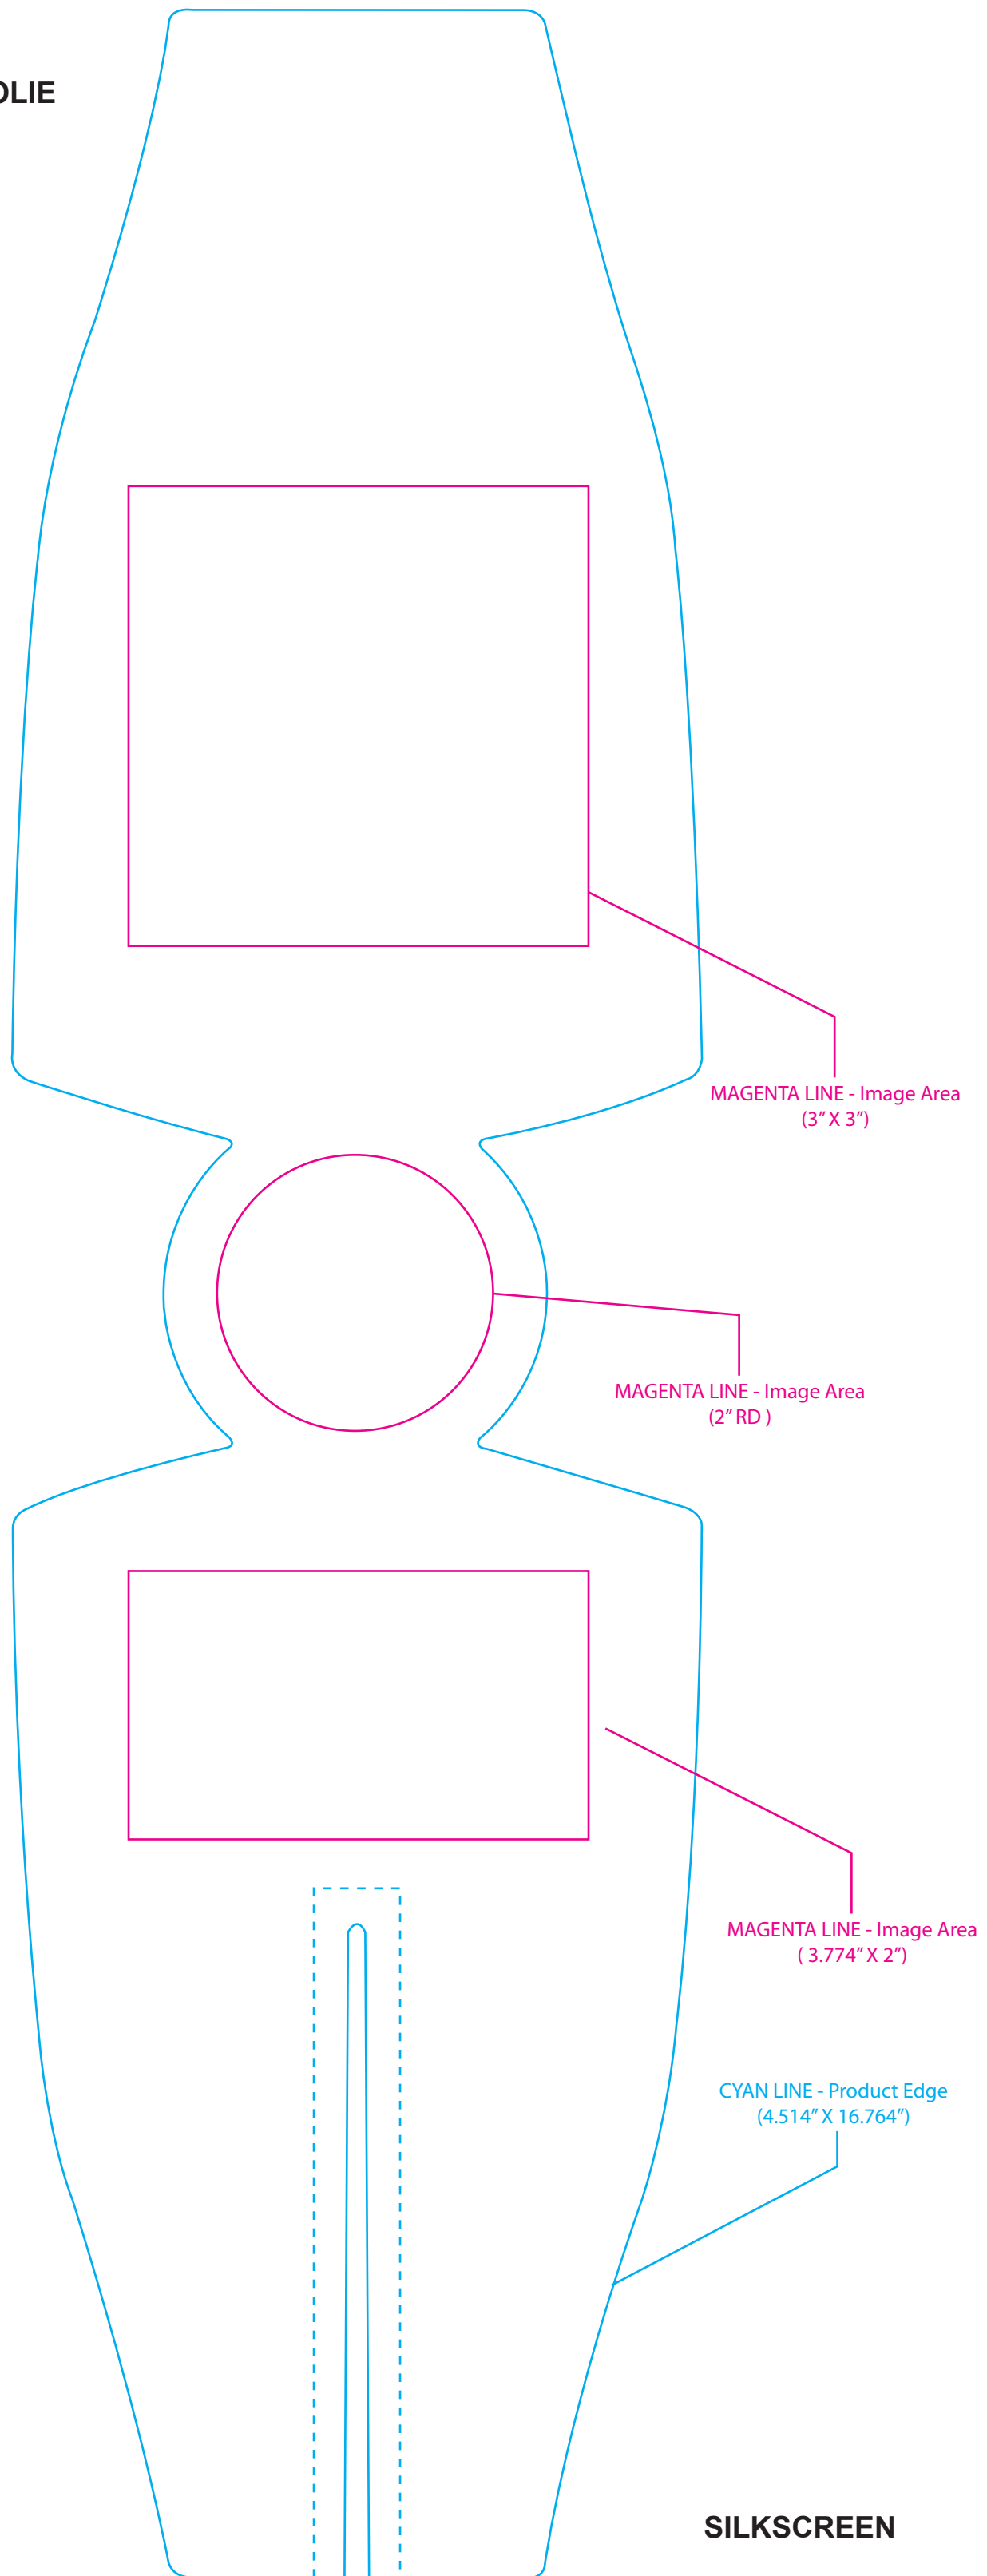

SL-1025 ZIPPER BOTTLE COOLIE

SILKSCREEN