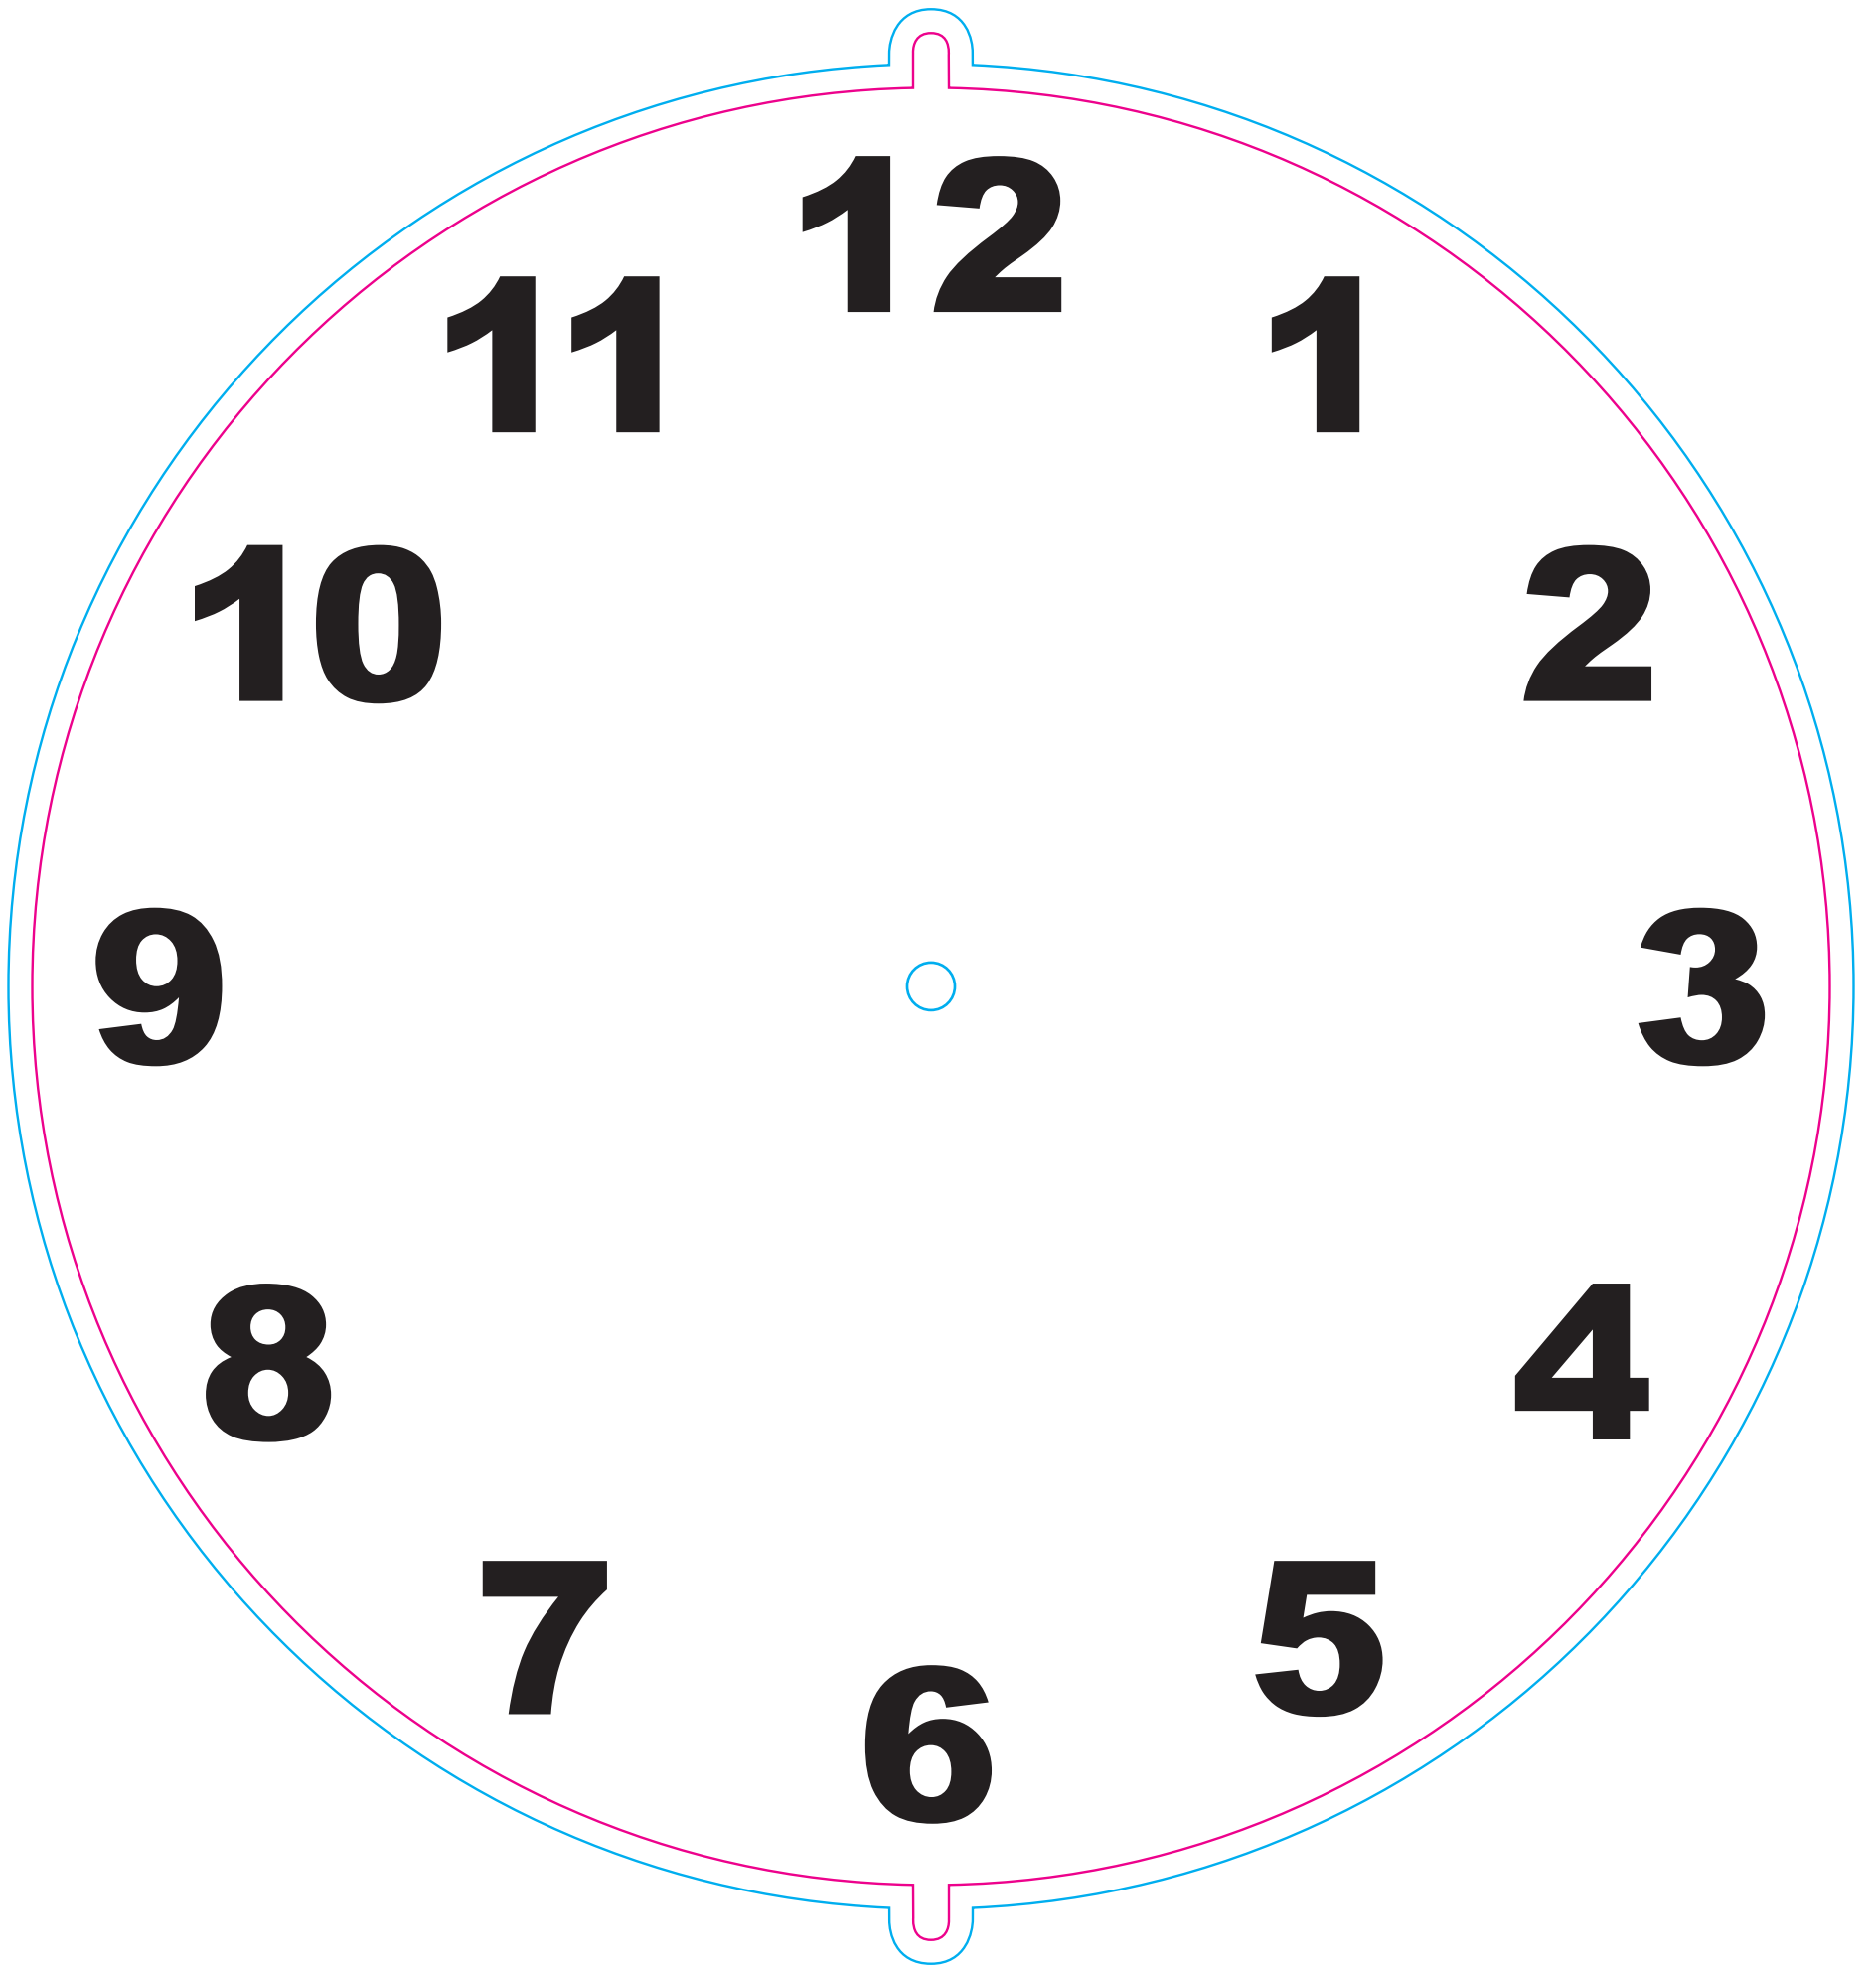

# WK-101 Wall Clock

Cyan Line - Product Edge (10" Diameter x 2" D)

Magenta Line - Imprint Area (9-5/16" Diameter)